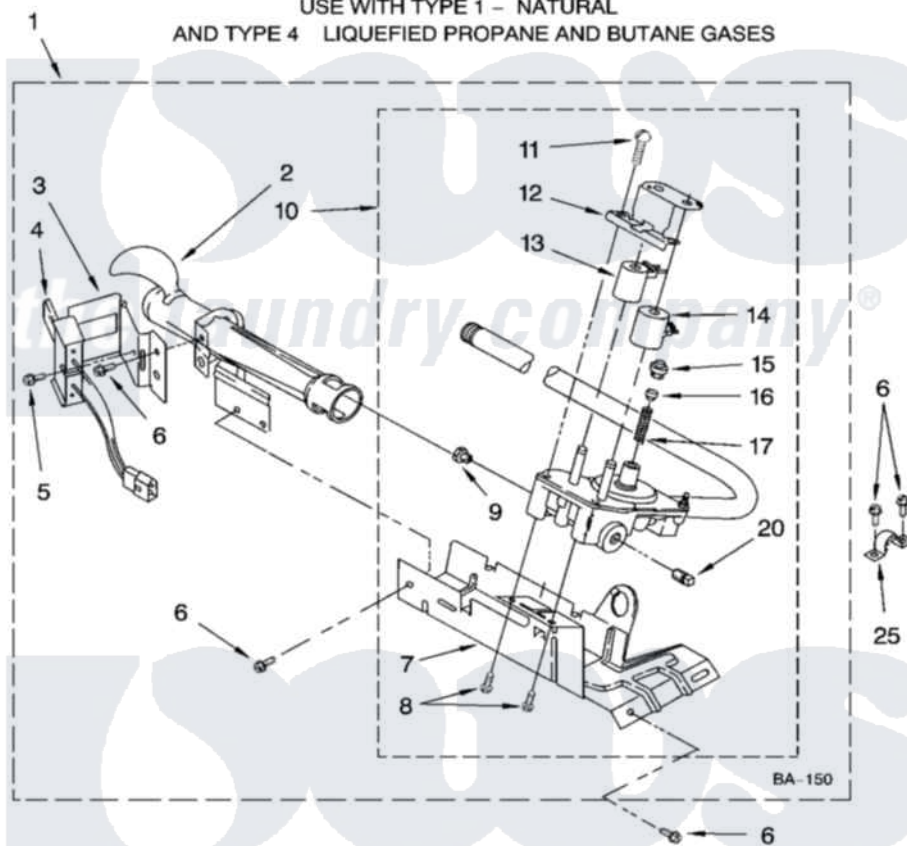

Whirlpool LGR8648PQ0 04 - 8318272 BURNER ASSEMBLY, OPTIONAL PARTS (NOT INCLUDED)

8318272 BURNER ASSEMBLY

For Model: LGR8648PQ0
(Designer White)

USE WITH TYPE 1 - NATURAL
AND TYPE 4 LIQUEFIED PROPANE AND BUTANE GASES

8180584

7

Whirlpool [Residential Whirlpool LGR8648PQ0 Dryer Parts](#) Parts Diagram 04 - 8318272 BURNER ASSEMBLY, OPTIONAL PARTS (NOT INCLUDED).
Click on the part number to view part

Item	Original Part Number	Replaced By	Status	Part Description
1	8318272	W10465748		Burner-Gas
2	688617	693140		Burner
3	694298			Bracket, Ignitor
4	686590	279311		Ignitor
5	3393909			Screw, 8-32 X 7/8
6	343641	681414		Screw, 10AB X 1/2
7	693986			Base, Burner
8	3387057			Screw, 10-16 X 1/2 Orifice, Burner
9	234826			Orifice, Burner Type 1
"	229742			Orifice, Burner
"	234868			Orifice, Burner
10	8318277	W10337269		Valve-Gas
11	694421			Screw, Bracket Mounting
12	694538			Bracket, Shunt