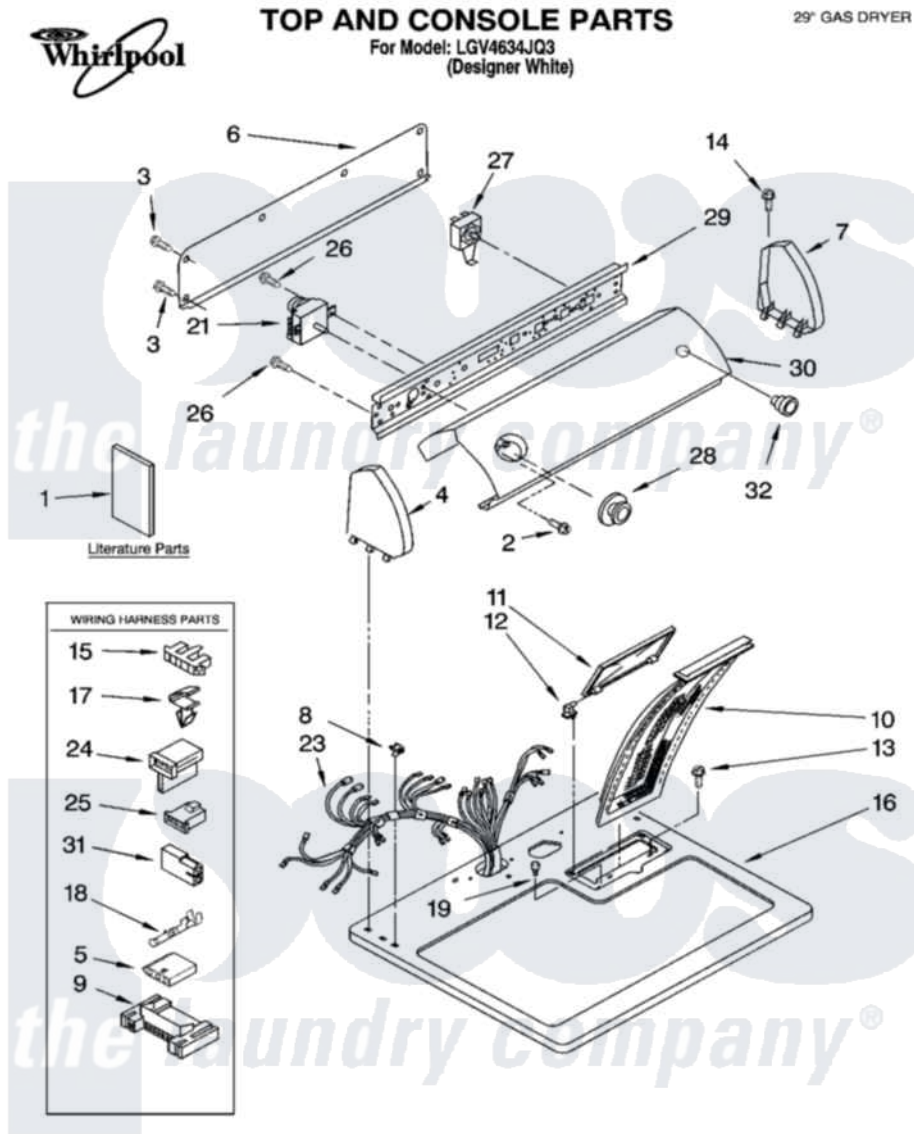

Whirlpool LGV4634JQ3 01 - TOP AND CONSOLE PARTS

04-04 Litho in U.S.A. (djc)

1

Part No. 8180339

Whirlpool Residential Whirlpool LGV4634JQ3 Dryer Parts Parts Diagram 01 - TOP AND CONSOLE PARTS
 Click on the part number to view part

Item	Original Part Number	Replaced By	Status	Part Description
1	LIT3979614		Not Available	Literature Parts (Use & Care Guide)
"	LIT8535900		Not Available	Literature Parts (Installation Instructions)
"	LIT8528189		Not Available	Literature Parts (Label, Wiring Diagram)
"	LIT8535828		Not Available	Literature Parts (Sheet, Cycle Feature (For Model YLEQ5000KQ1))
"	N/A		Not Available	Following May Be Purchased
"	N/A		Not Available	DO-IT-YOURSELF REPAIR MANUALS
"	LIT677818	677818L		Diy
2	3400859			Screw, Grounding
3	693995			Screw, Hex Head
4	8271365	279962		Endcap
5	3936144			Do-It-Yourself Repair Manuals
6	8274261			Do-It-Yourself Repair Manuals
7	8271359	279962		Endcap

8	357213		Nut, Push-In
9	3395683		Receptacle, Multi-Terminal
10	339392		Screen, Lint
11	8283378		Cover, Lint Screen
12	3978605	W10044470	Hinge, RH
"	3978606		Hinge, Lint Lid
13	688983	487240	Screw, For Mtg. Service Capacitor
14	388326		Screw, 8-18 X 1.25
15	3397269		Connector, Timer
16	8271390	8521918	Top
17	3394427		Clip-Harness
18	94614		Terminal
19	297535	17258	Bumper
21	3976584		Timer Assembly
23	8299876		Harness, Wiring
24	3403499		Connector, 2-Postion
25	3403498		Connector, 3-Position
26	3390646	W10139210	Screw, 8-18 X 5/16
27	3977456		Switch, Push-To-Start
28	8312687	3957754	Timer Knob Assembly
29	8271418		Bracket, Control
30	3977815		Panel, Control
31	717252		Receptacle, Terminal
32	8271341	3957804	Knob, Push-To-Start
"	N/A	Not Available	ACCESSORY PARTS
"	4392065		Kit, Dryer Repair
"	346764		Kit, Hold Down
"	689790		Dry Rack
"	8522199		Accessory Parts
"	72017		Paint, Touch-Up
"	350930		Paint, Pressurized Spray B
"	350938		Paint, Pressurized Spray B
"	799344		Paint, Touch-Up)