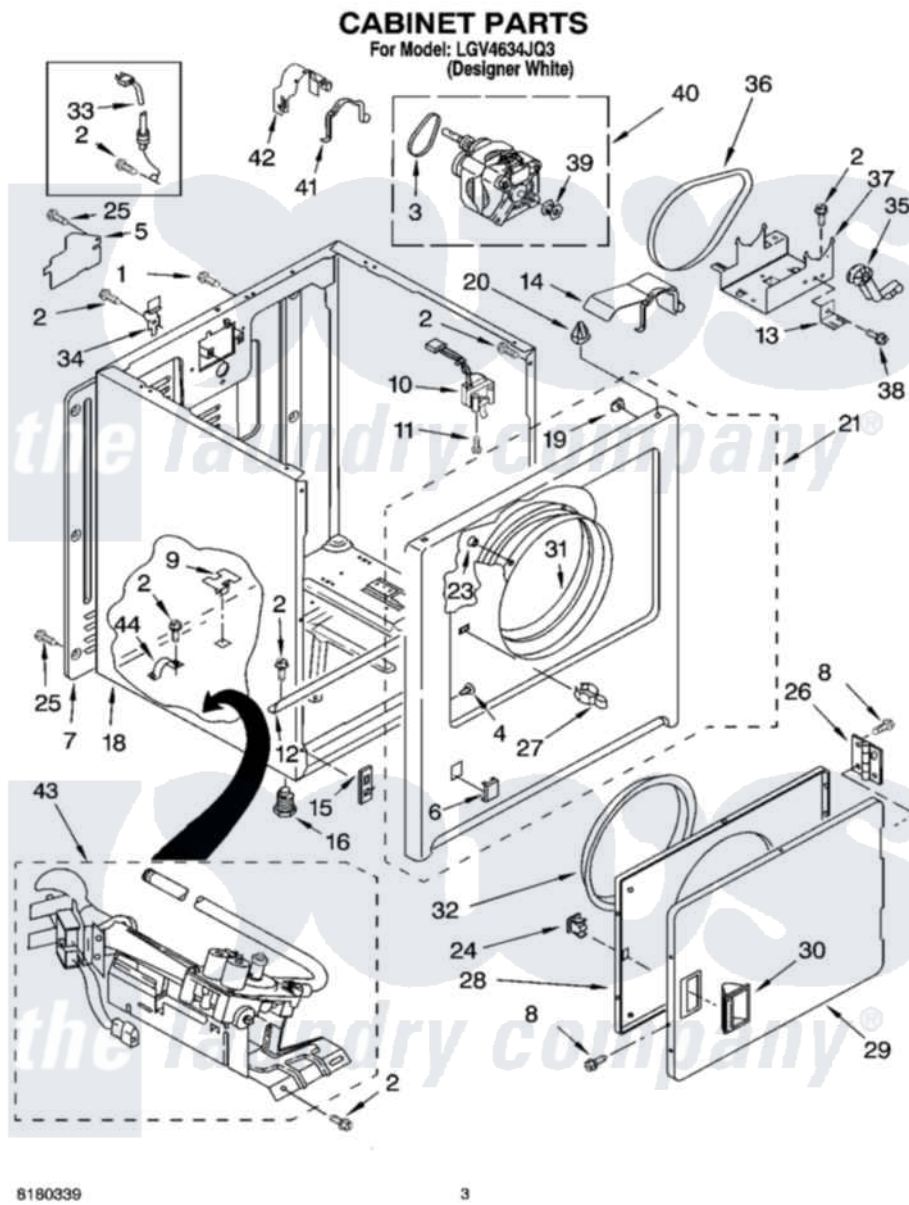

Whirlpool LGV4634JQ3 02 - CABINET PARTS

8180339

3

Whirlpool [Residential Whirlpool LGV4634JQ3 Dryer Parts](#) Parts Diagram 02 - CABINET PARTS
 Click on the part number to view part

Item	Original Part Number	Replaced By	Status	Part Description
1	697776	4331106		Screw, No.10-32 X 7/16
2	343641	681414		Screw, 10AB X 1/2
3	3405160			Belt, Drive
4	3404413			Plug, Hinge Hole
5	3396795			Cover, Terminal Block
6	3394975			Plug, Front Panel
7	3396807	280040		Panel-Rear
8	342055	488627		Screw
9	3404283			Plug, Cabinet
10	3406104	3406105		Door Switch Assembly
11	697773	3395530		Screw
12	8541400			Bracket, Cabinet
13	3401805			Bracket, Idler
14	3401800			Belt Shield Assembly
15	3394083			Clip, Front Panel
16	3392100	49621		Feet-Leveling

"	279810		Foot-Optional
18	8530603	8533643	Cabinet
19	98234		Clip, U-Bend
20	690363	18776	Lock, Front Top
21	3403574	279846	Panel
23	685203	279220	Clip
24	690081	279570	Latch
25	693995		Screw, Hex Head
26	3405514	W10362431	Hinge And Pin Assembly
27	696144	279570	Latch
28	3403371		Door, Inner
29	3403361		Door Front
30	3405184		Handle, Door
31	8066124	279264	Air Channel Box
32	3405245		5/16-18 X 3/4
33	344020	3401402	Cord, Power
34	238088	8066217	Hinge, Top
35	691366		Idler And Pulley Assembly
36	8066065	341241	Belt
37	3401802		Base, Motor
38	3400500		Bolt, 3405245 5/16-18 X 3/4
39	3394341	W10299847	Pulley-Motor
40	8538267	W10396039	Motor Assembly 60 Hz
41	660658		Clamp, Motor Mounting 343481 685441
42	3404162		Clamp, Motor
43	8318272	W10465748	Burner-Gas
44	341029		Clamp, Pipe Door Spring