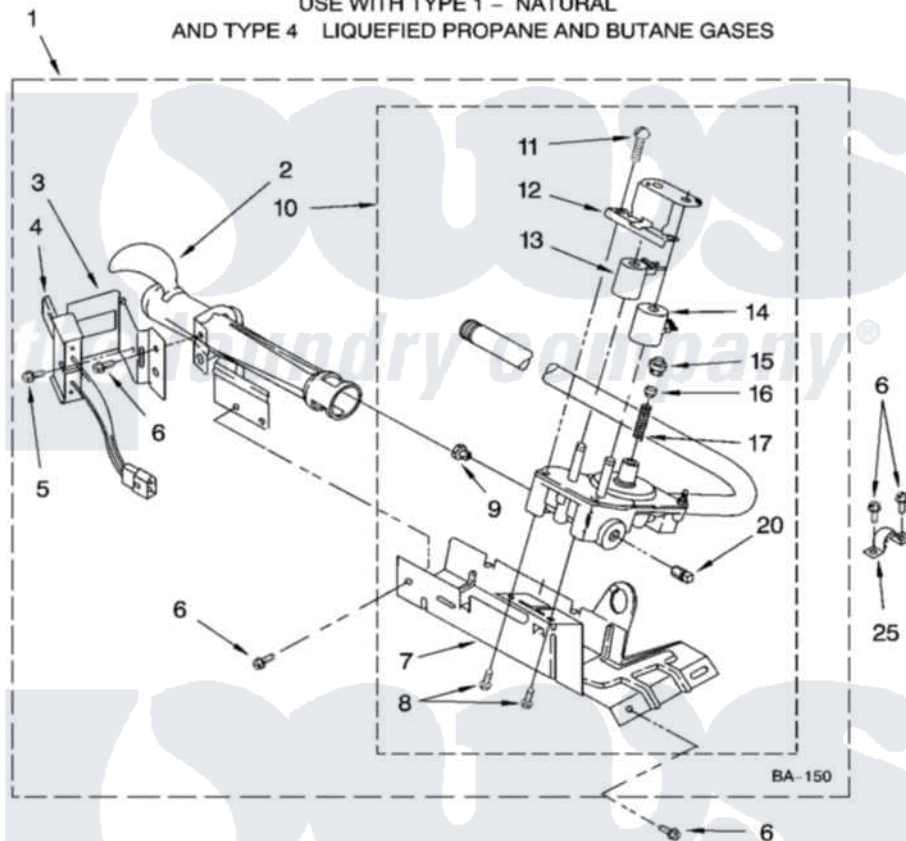

Whirlpool LGV4634JQ3 03 - 8318272 BURNER ASSEMBLY

8318272 BURNER ASSEMBLY

For Model: LGV4634JQ3
(Designer White)

USE WITH TYPE 1 - NATURAL
AND TYPE 4 LIQUEFIED PROPANE AND BUTANE GASES

8180339

5

Whirlpool [Residential Whirlpool LGV4634JQ3 Dryer Parts](#) Parts Diagram 03 - 8318272 BURNER ASSEMBLY
Click on the part number to view part

Item	Original Part Number	Replaced By	Status	Part Description
1	8318272	W10465748		Burner-Gas
2	688617	693140		Burner
3	694298			Bracket, Ignitor
4	686590	279311		Ignitor
5	3393909			Screw, 8-32 X 7/8
6	343641	681414		Screw, 10AB X 1/2
7	693986			Base, Burner
8	3387057			Screw, 10-16 X 1/2 Orifice, Burner
9	234826			Orifice, Burner Type 1
"	229742			Orifice, Burner
"	234868			Orifice, Burner
10	8318277	W10337269		Valve-Gas
11	694421			Screw, Bracket Mounting
12	694538			Bracket, Shunt
13	694540			Coil, 60 Hz
14	694539			Coil, 60 Hz