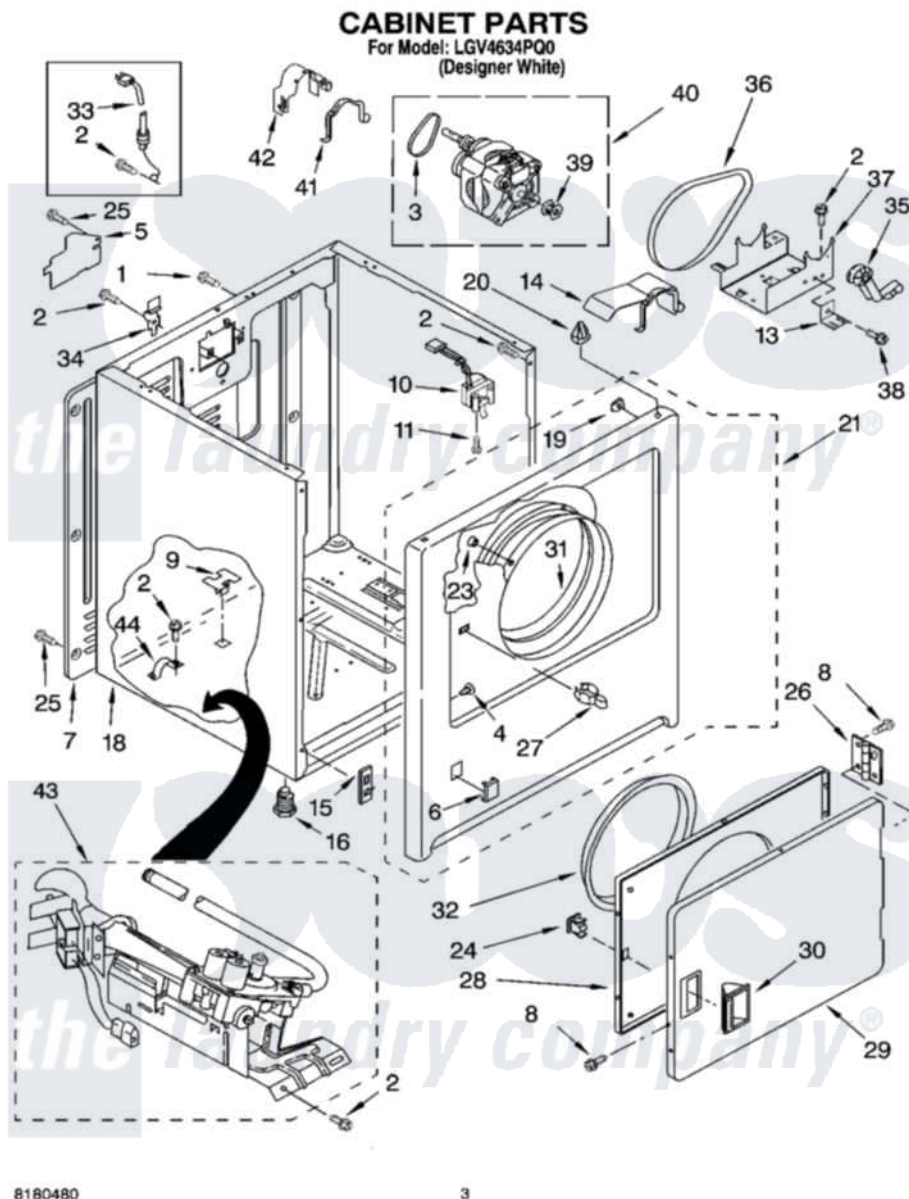

Whirlpool LGV4634PQ0 02 - CABINET PARTS

Whirlpool [Residential Whirlpool LGV4634PQ0 Dryer Parts](#) Parts Diagram 02 - CABINET PARTS
Click on the part number to view part

Item	Original Part Number	Replaced By	Status	Part Description
1	697776	4331106		Screw, No.10-32 X 7/16
2	343641	681414		Screw, 10AB X 1/2
3	3405160			Belt, Drive
4	3404413			Plug, Hinge Hole
5	3396795			Cover, Terminal Block
6	3394975			Plug, Front Panel
7	3396807	280040		Panel-Rear
8	342055	488627		Screw
9	3404283			Plug, Cabinet
10	3406104	3406105		Door Switch Assembly
11	697773	3395530		Screw
13	3401805			Bracket, Idler
14	3401800			Belt Shield Assembly
15	3394083			Clip, Front Panel
16	3392100	49621		Feet-Leveling
"	279810			Foot-Optional

18	8530603	8533643	Cabinet
19	98234		Clip, U-Bend
20	690363	18776	Lock, Front Top
21	3403574	279846	Panel
23	685203	279220	Clip
24	690081	279570	Latch
25	693995		Screw, Hex Head
26	3405514	W10362431	Hinge And Pin Assembly
27	696144	279570	Latch
28	3403371		Door, Inner
29	3403361		Door Front
30	3405184		Handle, Door
31	8066124	279264	Air Channel Box
32	3405245		5/16-18 X 3/4
33	344020	3401402	Cord, Power
34	238088	8066217	Hinge, Top
35	691366		Idler And Pulley Assembly
36	8066065	341241	Belt
37	3401802		Base, Motor
38	3400500		Bolt, 3405245 5/16-18 X 3/4
39	3394341	W10299847	Pulley-Motor
40	8535934	W10396039	Motor Assembly 60 Hz
41	660658		Clamp, Motor Mounting 343481 685441
42	3404162		Clamp, Motor
43	8318272	W10465748	Burner-Gas
44	341029		Clamp, Pipe Door Spring