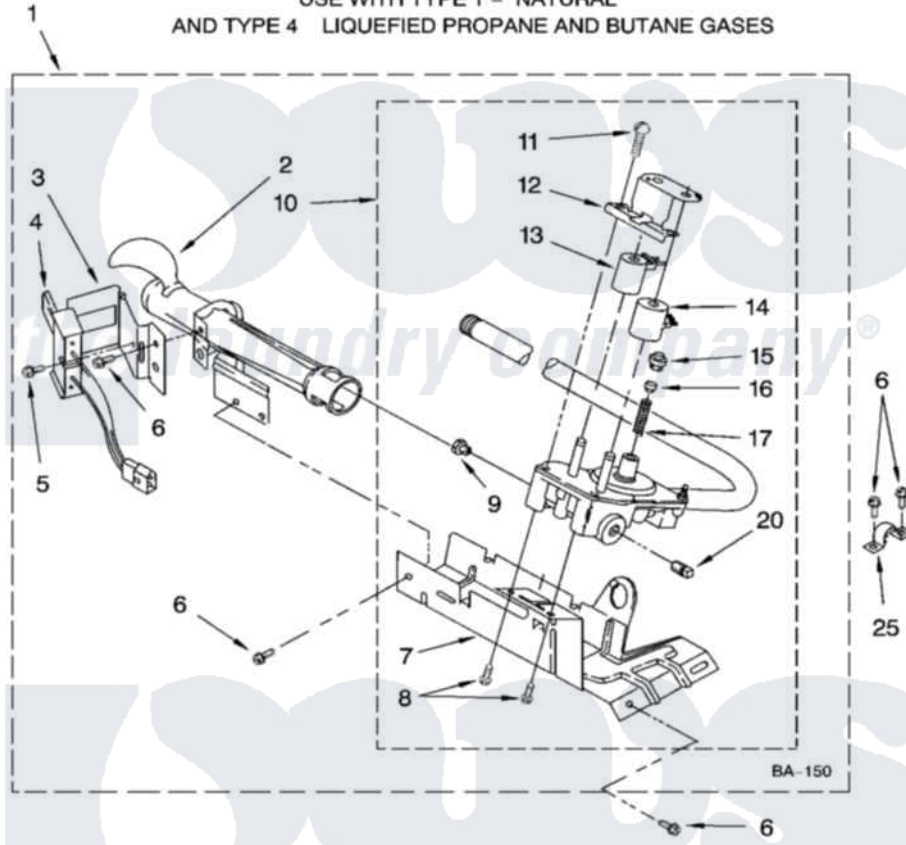

# Whirlpool LGV4634PQ0 03 - 8318272 BURNER ASSEMBLY

## 8318272 BURNER ASSEMBLY

For Model: LGV4634PQ0  
(Designer White)

USE WITH TYPE 1 - NATURAL  
AND TYPE 4 LIQUEFIED PROPANE AND BUTANE GASES

8180480

5

Whirlpool [Residential Whirlpool LGV4634PQ0 Dryer Parts](#) Parts Diagram 03 - 8318272 BURNER ASSEMBLY  
Click on the part number to view part

Item	Original Part Number	Replaced By	Status	Part Description
1	8318272	<a href="#">W10465748</a>		Burner-Gas
2	688617	<a href="#">693140</a>		Burner
3	<a href="#">694298</a>			Bracket, Ignitor
4	686590	<a href="#">279311</a>		Ignitor
5	<a href="#">3393909</a>			Screw, 8-32 X 7/8
6	343641	<a href="#">681414</a>		Screw, 10AB X 1/2
7	693986			Base, Burner
8	<a href="#">3387057</a>			Screw, 10-16 X 1/2 Orifice, Burner
9	<a href="#">234826</a>			Orifice, Burner Type 1
"	<a href="#">229742</a>			Orifice, Burner
"	<a href="#">234868</a>			Orifice, Burner
10	8318277	<a href="#">W10337269</a>		Valve-Gas
11	<a href="#">694421</a>			Screw, Bracket Mounting
12	<a href="#">694538</a>			Bracket, Shunt
13	<a href="#">694540</a>			Coil, 60 Hz
14	<a href="#">694539</a>			Coil, 60 Hz