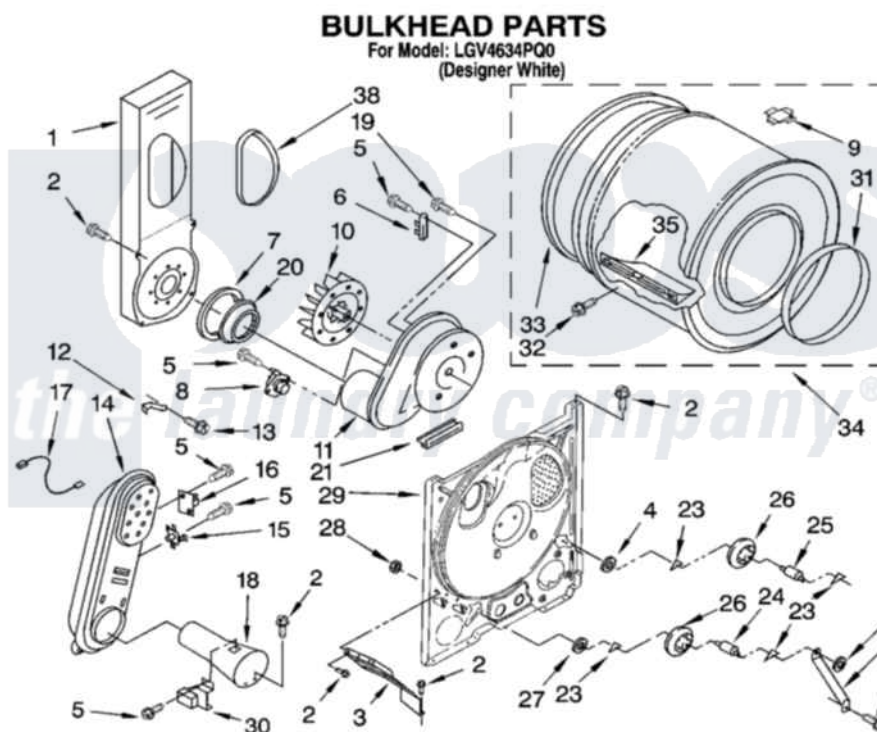

Whirlpool LGV4634PQ0 04 - BULKHEAD PARTS, OPTIONAL PARTS (NOT INCLUDED)

8180480

7

Whirlpool [Residential Whirlpool LGV4634PQ0 Dryer Parts](#) Parts Diagram 04 - BULKHEAD PARTS, OPTIONAL PARTS (NOT INCLUDED)

[Click on the part number to view part](#)

Item	Original Part Number	Replaced By	Status	Part Description
1	8519777			Lint Chute Assembly
2	343641	681414		Screw, 10AB X 1/2
3	3406022			Bracket, Bulkhead
4	3388703			Washer, Support
5	90767			Screw, 8A X 3/8 HeX Washer Head Tapping
6	3392519			Thermal Limiter
7	347139			Seal, Lint Chute
8	3387134			Thermostat, Internal-Bias
9	8066086			Plug, Drum Hole
10	3406963			Wheel, Blower
11	8557387			Housing, Blower
12	3398161			CLIP
13	489463			Screw, 8-18 X 1/16
14	8530285	279980		Box

15	3403140		Thermostat, High-Limit 205F
16	280010		Kit, Thermal Cut-Off
17	3401707		Jumper, Tco-High Limit
18	8066048		Funnel, Burner
19	3390647	488729	Screw
20	696302		Shield, Exhaust
21	3392247	686889	Pad
23	690997		Washer, Thrust
24	3399506	W10359270	Shaft, Drum Roller Threads
25	3399507	W10359269	Shaft, Drum Roller Threads
26	3397588	349241T	Support
27	348197		Washer, Support
28	3359452		Nut, Lock
29	8529955	279793	Bulkhead
30	338906		Radiant, Sensor
31	3394509		Ring, Bearing
32	97787	W10109200	Screw, Baffle Mounting
33	8066085	239087	Seal
34	3396777	697760	Drum
35	342847		Baffle, Drum
36	3976435		Bracket, Support
37	90296		Nut, Push On
38	339956		Seal, Air Duct To Bulkhead
	4392065		Kit, Dryer Repair
"	346764		Kit, Hold Down
"	689790		Dry Rack
"	8522199		Accessory Parts
"	72017		Paint, Touch-Up
"	350930		Paint, Pressurized Spray B
"	350938		Paint, Pressurized Spray B
"	799344		Paint, Touch-Up)