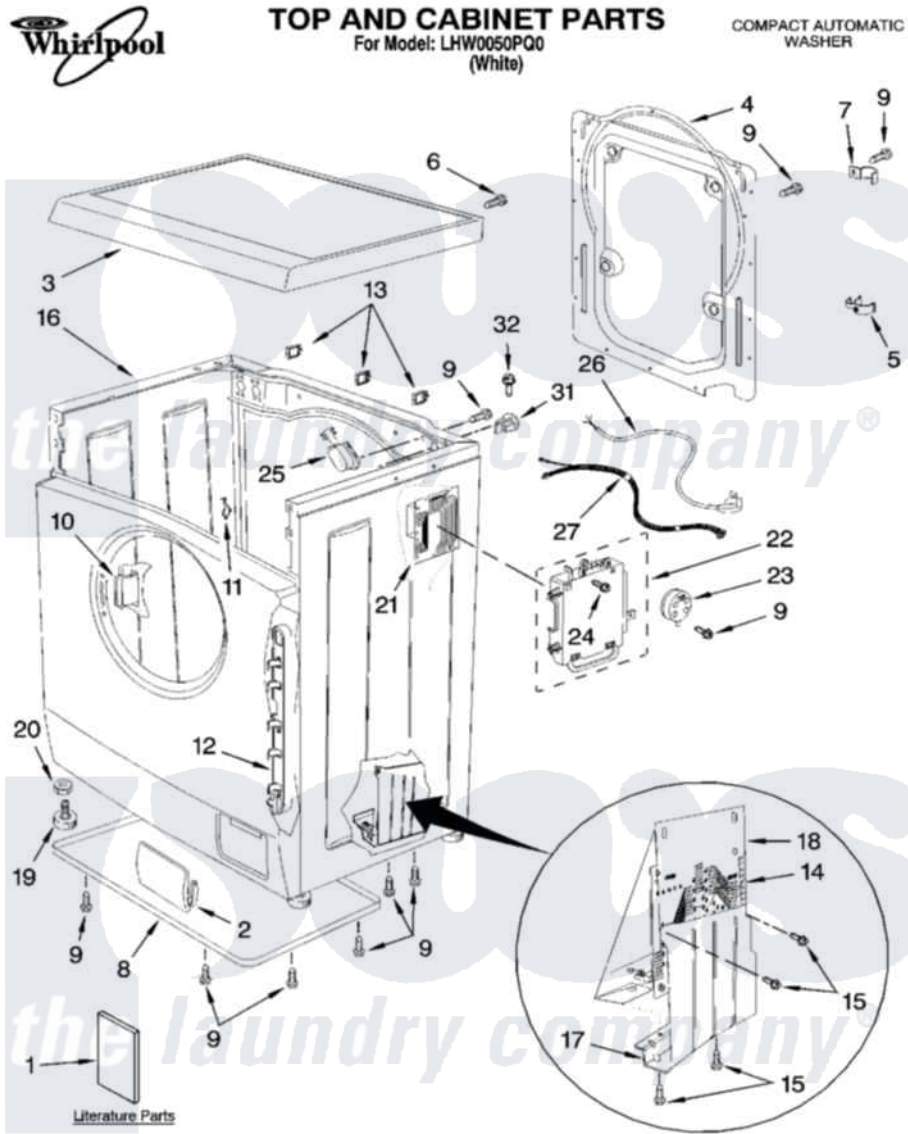

Whirlpool LHW0050PQ0 01 - TOP AND CABINET PARTS

9-05 Litho in U.S.A. (rcg)

1

Part No. 8180546 Rev.B

Whirlpool Residential Whirlpool LHW0050PQ0 Washer Parts Parts Diagram 01 - TOP AND CABINET PARTS
 Click on the part number to view part

Item	Original Part Number	Replaced By	Status	Part Description
1	8565591			Use And Care Guide
"	8182467		Not Available	Wiring Diagram
"	8182569		Not Available	Energy Guide
2	8182339			Cover, Filter
3	8182326			Top
4	8182327	8182589		Panel, Rear
5	8182325			Clamp, Hose
6	8182338	489355		Screw, 8 X 1/2
7	8182324			Clamp, Hose
8	8182319			Bottom Plate
9	8182323	3179776		Screw
10	BLANK		Not Available	Hinge (Not Serviced)
11	8182321			Clip, Harness
12	8182322			Support, Harness
13	8182328			Clip
14	8182330	8182643		Electronic Control

15	8182333	W10253196	Screw
16	N/A	Not Available	Cabinet (Not Serviced)
17	8182331		Bracket
18	8182332		Shield
19	8182334		Foot, Leveling
20	8182337		Nut
21	8182340	8182643	Electronic Control
22	8182342		Bracket, Control
23	8182388		Switch, Pressure
24	8182341	489355	Screw, 8 X 1/2
25	8182645		Filter
26	8182392		Power Cord
27	8182394		Harness, Main
31	8182731		Strain Relief
32	8182732		Screw