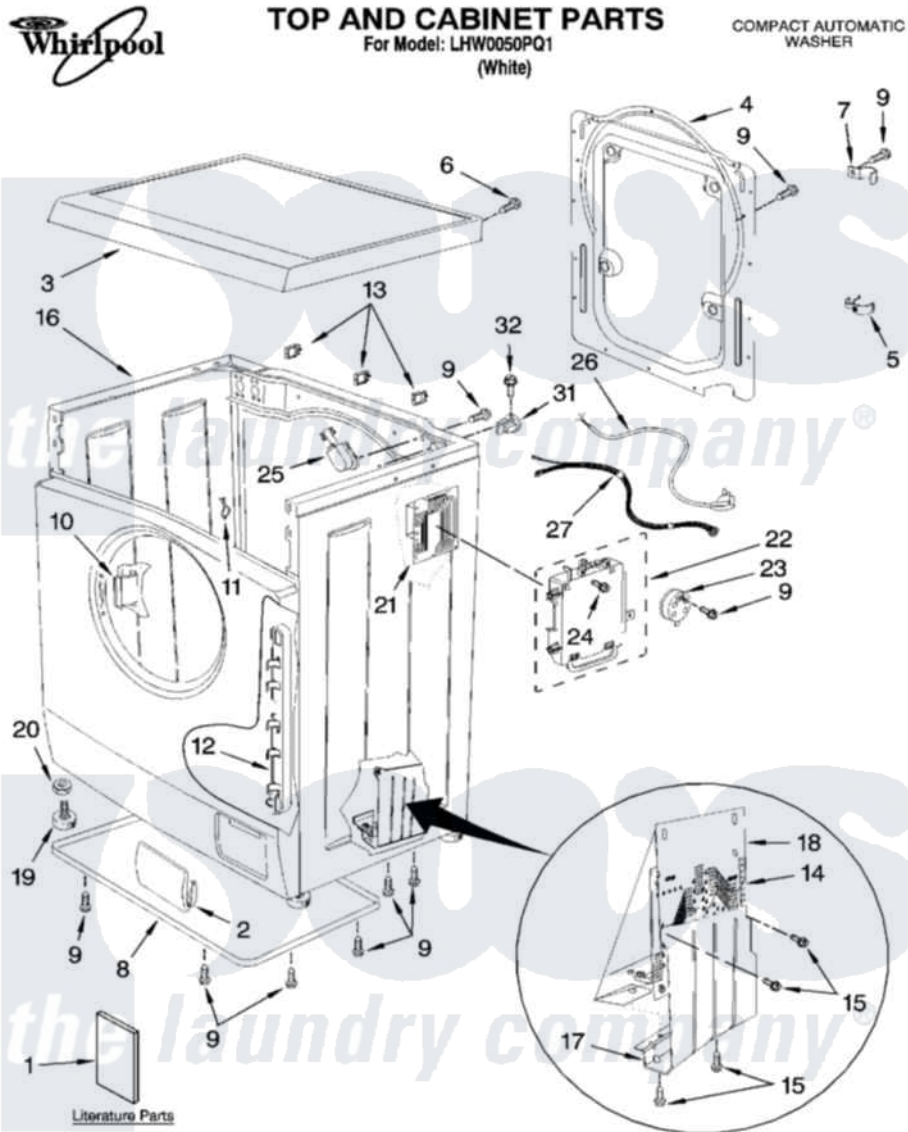

Whirlpool LHW0050PQ1 01 - TOP AND CABINET PARTS

9-05 Litho in U.S.A. (rcg)

1

Part No. 8180820

Whirlpool Residential Whirlpool LHW0050PQ1 Washer Parts Parts Diagram 01 - TOP AND CABINET PARTS
 Click on the part number to view part

Item	Original Part Number	Replaced By	Status	Part Description
1	8565591			Use And Care Guide
"	8182467		Not Available	Wiring Diagram
"	8182569		Not Available	Energy Guide
2	8182721			Cover, Filter
3	8182719			Top
4	8182589			Panel, Rear
5	8182325			Clamp, Hose
6	8182338	489355		Screw, 8 X 1/2
7	8182324			Clamp, Hose
8	8182319			Bottom Plate
9	8182323	3179776		Screw
10	BLANK		Not Available	Hinge (Not Serviced)
11	8182321			Clip, Harness
12	8182322			Support, Harness
13	8182328			Clip
14	8182330	8182643		Electronic Control

15	8182333	W10253196	Screw
16	N/A	Not Available	Cabinet (Not Serviced)
17	8182331		Bracket
18	8182332		Shield
19	8182334		Foot, Leveling
20	8182337		Nut
21	8182340	8182643	Electronic Control
22	8182342		Bracket, Control
23	8182388		Switch, Pressure
24	8182341	489355	Screw, 8 X 1/2
25	8182645		Filter
26	8182392		Power Cord
27	8182394		Harness, Main
31	8182731		Strain Relief
32	8182732		Screw