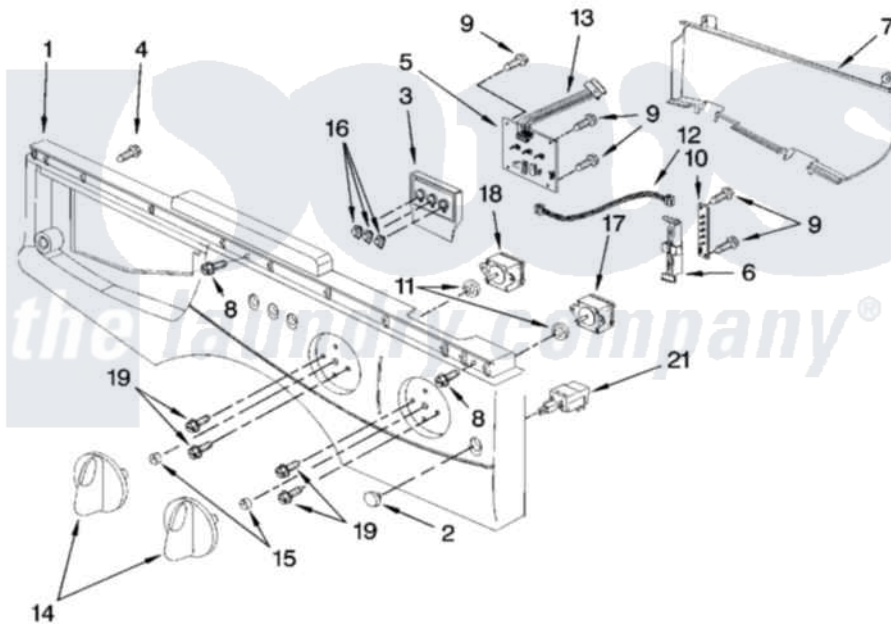

Whirlpool LHW0050PQ1 02 - CONTROL PANEL PARTS

CONTROL PANEL PARTS

For Model: LHW0050PQ1
(White)

8180820

3

Whirlpool [Residential Whirlpool LHW0050PQ1 Washer Parts](#) Parts Diagram 02 - CONTROL PANEL PARTS
Click on the part number to view part

Item	Original Part Number	Replaced By	Status	Part Description
1	8182348			Control Panel
2	8182725			Button
3	8182350			Housing
4	8182720			Screw
5	8182351			Control, Pcb
6	8182353			Support
7	8182354			Shield
8	8182355	98006631		Screw
9	8182352	W10253196		Screw
10	8182356			Led, Pcb
11	8182357			Gasket
12	8182358			Cable
13	8182359			Cable, Ribbon
14	8182360			Knob
15	8182361			Spring, Knob
16	8182362			Push Button

Switch, Spin Speed

21

[8182395](#)

Switch And Button Assembly