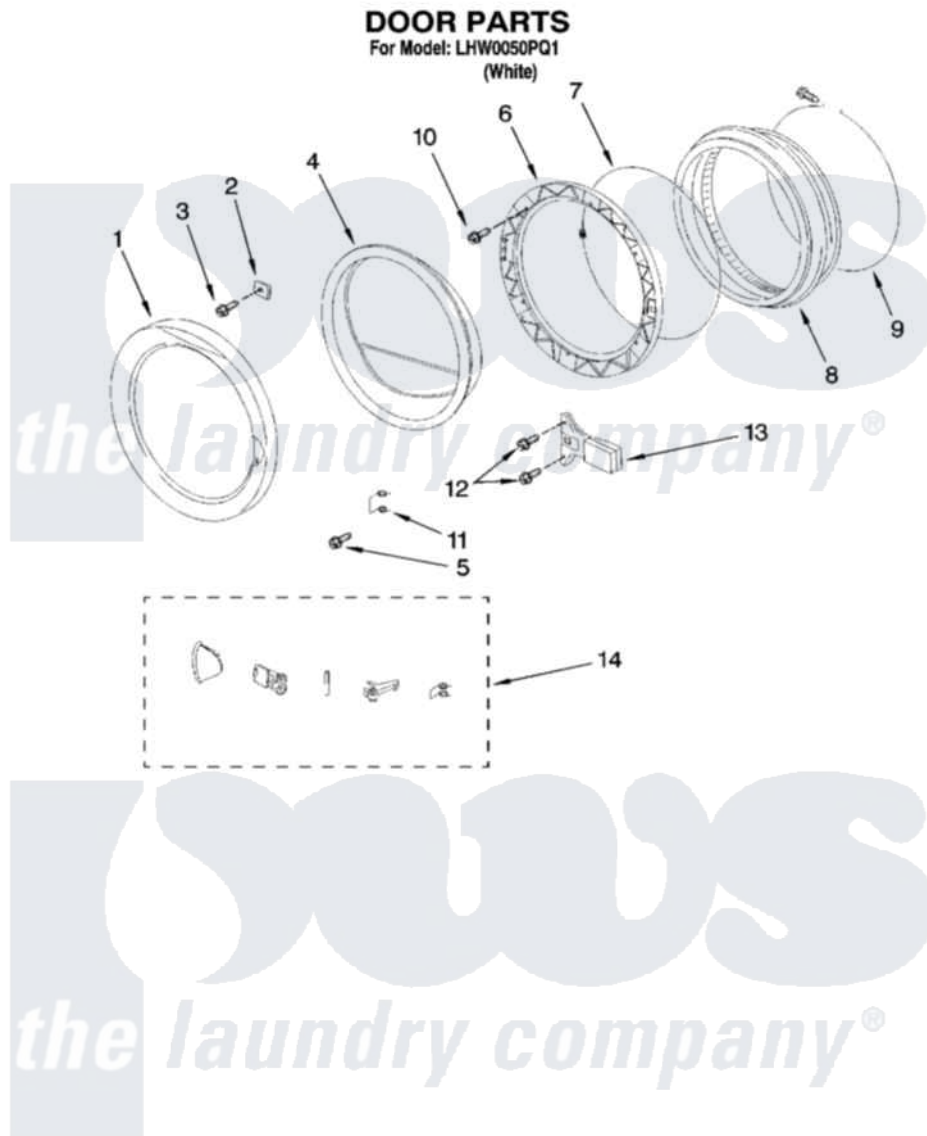

Whirlpool LHW0050PQ1 03 - DOOR PARTS

Whirlpool [Residential Whirlpool LHW0050PQ1 Washer Parts](#) Parts Diagram 03 - DOOR PARTS
 Click on the part number to view part

Item	Original Part Number	Replaced By	Status	Part Description
1	8182406			Frame, Door Outer
2	8182410	8182517		Retainer Insert
3	8182333	W10253196		Screw
4	8182405			Door Glass
5	8182412	3400843		Orifice Holder
6	8182414			Frame, Inner Door
7	8182404			Inner Ring
8	8182403			Door Gasket
9	8182402			Outer Ring
10	8182733	489491		Screw 8-18 X 5/8
11	8182413			Spring, Door Catch
12	8182401			Screw, Door Catch
13	8182407	W10189551		Switch
14	8182408			Door Handle