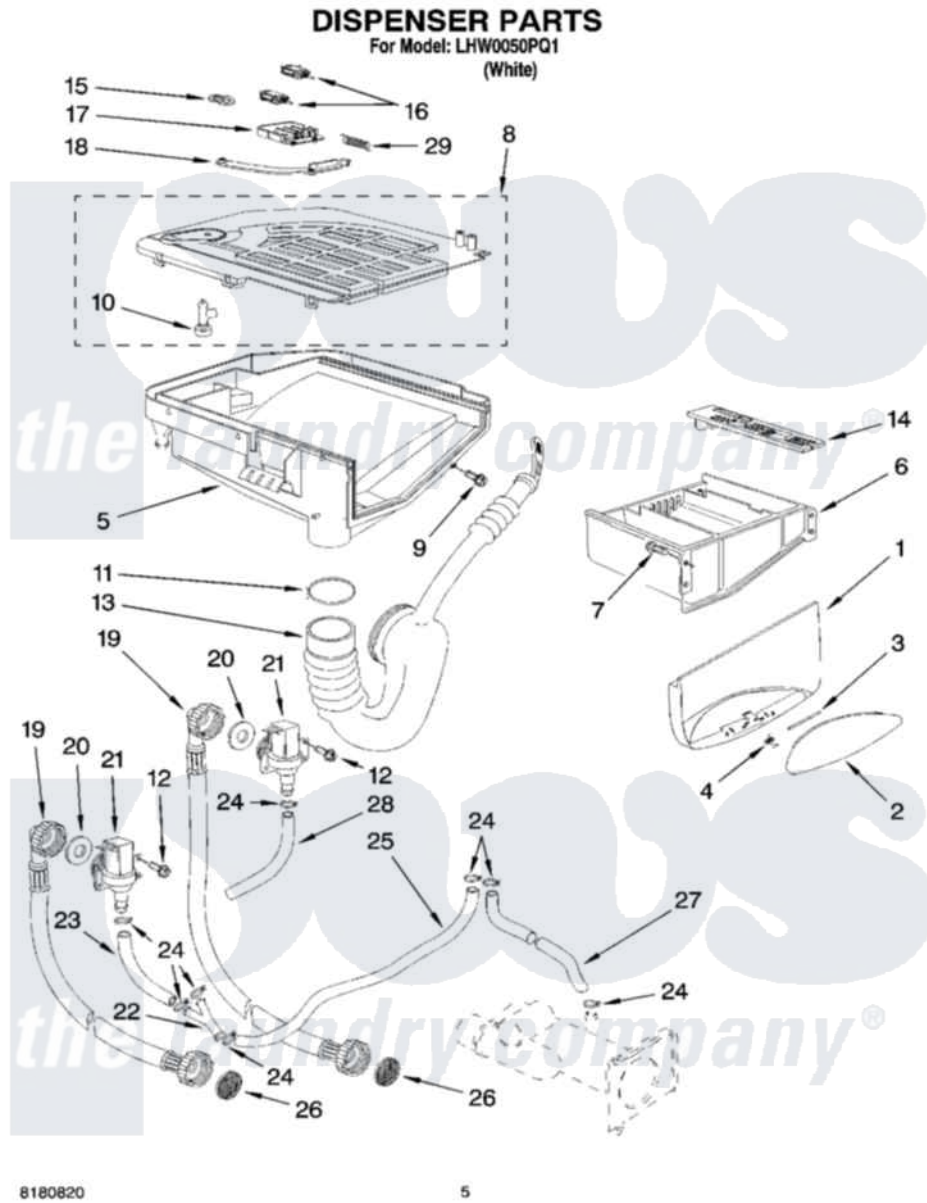

Whirlpool LHW0050PQ1 04 - DISPENSER PARTS

8180820

5

Whirlpool [Residential Whirlpool LHW0050PQ1 Washer Parts](#) Parts Diagram 04 - DISPENSER PARTS
Click on the part number to view part

| Item | Original Part Number | Replaced By | Status | Part Description |
|------|-------------------------|-------------------------|--------|--------------------|
| 1 | 8182371 | | | Handle, Drawer |
| 2 | 8182729 | | | Overlay |
| 3 | 8182383 | | | Pin |
| 4 | 8182730 | | | Spring |
| 5 | 8182367 | | | Housing, Dispenser |
| 6 | 8182370 | | | Drawer, Detergent |
| 7 | 8182377 | 8182720 | | Screw |
| 8 | 8182727 | | | Cover, Drawer |
| 9 | 8182376 | 487353 | | Screw |
| 10 | 8182378 | | | Dispenser |
| 11 | 8182375 | | | Clamp, Hose |
| 12 | 8182323 | 3179776 | | Screw |
| 13 | 8182373 | 285988 | | Hose |
| 14 | 8182372 | | | Cover, Bleach |
| 15 | 8182379 | | | Link |
| 16 | 8182366 | | | Actuator |

| | | | |
|----|-------------------------|-------------------------|-------------------|
| 17 | 8182365 | | Bracket, Actuator |
| 18 | 8182364 | | Arm |
| 19 | 8182389 | | Hose, Fill |
| " | 8182397 | | Hose, Fill |
| 20 | 8182390 | | Washer |
| 21 | 8182387 | | Water Valve |
| " | 8182398 | | Water Valve |
| 22 | 8182380 | | Connector |
| 23 | 8182381 | 8182399 | Hose |
| 24 | 8182374 | | Clamp, Hose |
| 25 | 8182386 | 8182399 | Hose |
| 26 | 8182396 | 285452 | Hose Screen |
| 27 | 8182399 | | Hose |
| 28 | 8182728 | 8182399 | Hose |
| 29 | 8182726 | | Spring |