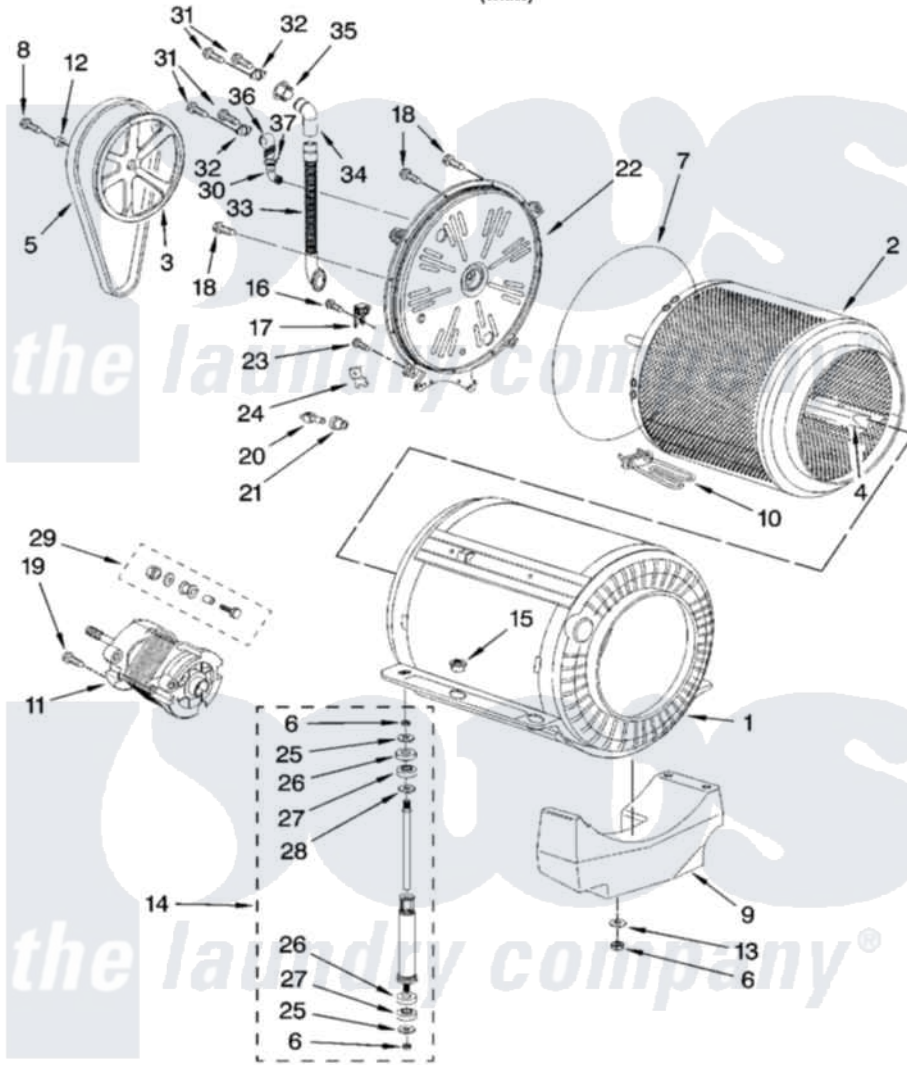

Whirlpool LHW0050PQ1 05 - BASKET AND TUB PARTS

BASKET AND TUB PARTS

For Model: LHW0050PQ1
(White)

8180820

7

Whirlpool Residential Whirlpool LHW0050PQ1 Washer Parts Parts Diagram 05 - BASKET AND TUB PARTS
Click on the part number to view part

Item	Original Part Number	Replaced By	Status	Part Description
1	8182441			Tub
2	8182454			Basket
3	8182737			Pulley
4	8182444			Baffle
5	8182450			Drive Belt
6	8182539			Nut, Blower Wheel
7	8182445			Gasket, Tub
8	8182440			Screw
9	8182446			Counterweight, Bottom
10	8182448			Heater
11	8182447			Motor, Main Drive
12	8182457			Washer
13	8182453			Washer
14	8182439			Shock Absorber
15	8182451			Bushing
16	8182443			Screw

17	8182456		Thermostat
18	8182432		Screw
19	8182458		Screw, Ground
20	8182433		Thermal Cutoff
21	8182435		Gasket
22	8182455	280167	Cover
23	8182459	3400843	Orifice Holder
24	8182434		Support, Element
25	8182436		Washer
26	8182437		Bushing, Upper
27	8182438		Bushing, Lower
28	8182442		Washer
29	8182739		Kit, Motor Mount
30	8182567	280163	Hose
31	8182412	3400843	Orifice Holder
32	8182568		Ring, Locking
33	8182566	Not Available	Vent Tube, Lower
34	8055063		Hose, Tub To Pump
35	8055228		Spacer, Thrust
36	8182572	280163	Hose
37	8182571		Clamp, Hose