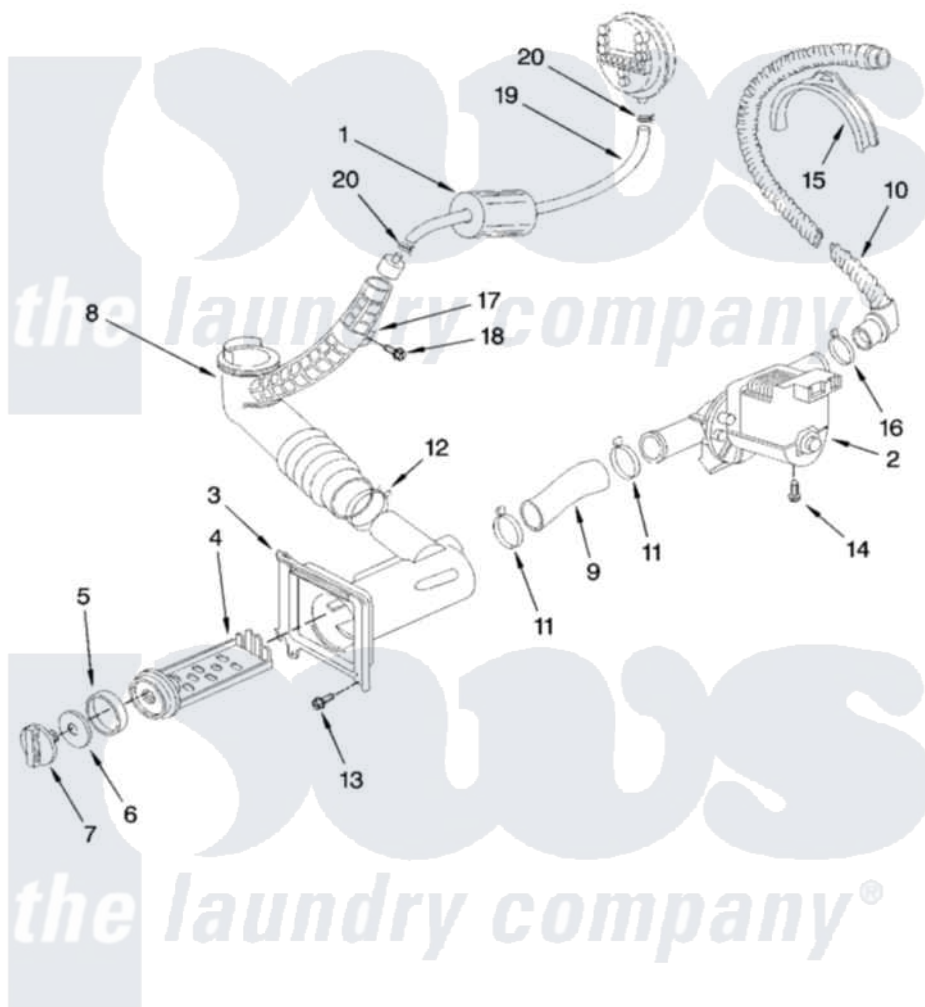

Whirlpool LHW0050PQ1 06 - PUMP PARTS, OPTIONAL PARTS (NOT INCLUDED)

**PUMP PARTS**  
For Model: LHW0050PQ1  
(White)

8180820

9

Whirlpool [Residential Whirlpool LHW0050PQ1 Washer Parts](#) Parts Diagram 06 - PUMP PARTS, OPTIONAL PARTS (NOT INCLUDED)

[Click on the part number to view part](#)

Item	Original Part Number	Replaced By	Status	Part Description
1	<a href="#">8182385</a>			Grommet
2	<a href="#">8182415</a>			Pump
3	<a href="#">8182416</a>			Housing, Filter
4	<a href="#">8182417</a>			Filter
5	<a href="#">8182418</a>			Gasket
6	<a href="#">8182419</a>			Washer
7	<a href="#">8182420</a>			Cap
8	8182421	<a href="#">285989</a>		Hose
9	<a href="#">8182422</a>			Hose
10	<a href="#">8182423</a>			Hose, Drain
11	<a href="#">8182424</a>			Clamp, Hose
12	<a href="#">8182425</a>			Clamp, Hose
13	8182426	<a href="#">8169479</a>		Screw, Grille
14	<a href="#">8182427</a>			Screw, Motor
15	<a href="#">8182428</a>			Bracket, Hose

16	<a href="#">8182429</a>		Clamp, Hose
17	<a href="#">8182430</a>		Support
18	8182431	<a href="#">487353</a>	Screw
19	<a href="#">8182409</a>		Hose, Pressure Switch
20	<a href="#">8182375</a>		Clamp, Hose
	<a href="#">72017</a>		Paint, Touch-Up
"	<a href="#">350938</a>		Paint, Pressurized Spray B
"	<a href="#">350930</a>		Paint, Pressurized Spray B
"	<a href="#">799344</a>		Paint, Touch-Up )
"	N/A	Not Available	ACCESSORIES
"	8182452	<a href="#">8212731</a>	Kit-Stack
"	<a href="#">285987</a>		Shipping Kit