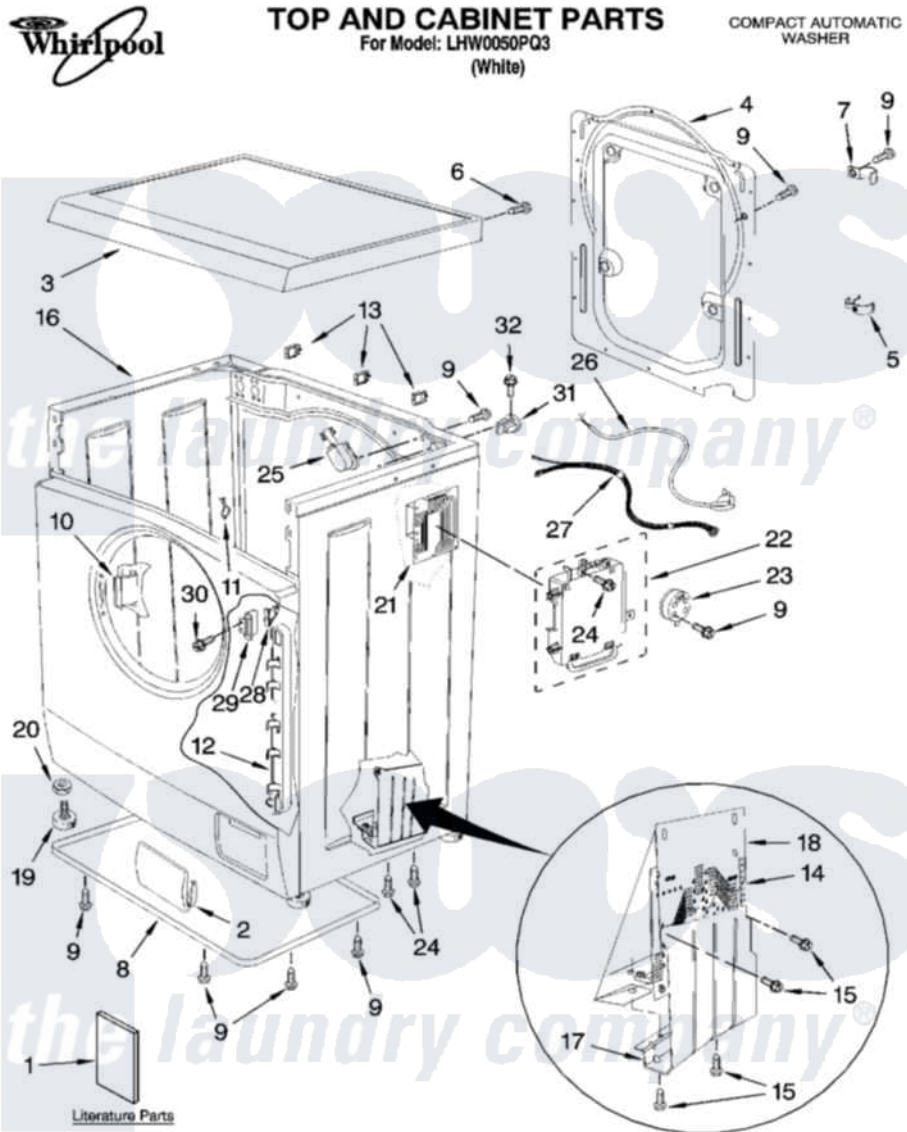

Whirlpool LHW0050PQ3 01 - TOP AND CABINET PARTS

8-06 Litho in U.S.A. (djc)

1

Part No. 8180938

Whirlpool Residential Whirlpool LHW0050PQ3 Washer Parts Parts Diagram 01 - TOP AND CABINET PARTS
 Click on the part number to view part

Item	Original Part Number	Replaced By	Status	Part Description
1	8183111		Not Available	Use & Care Guide
"	8183130		Not Available	Wiring Diagram
"	8182569		Not Available	Energy Guide
2	8182721			Cover, Filter
3	8182719			Top
4	8182589			Panel, Rear
5	8182325			Clamp, Hose
6	8182338	489355		Screw, 8 X 1/2
7	8182324			Clamp, Hose
8	8182319			Bottom Plate
9	8182323	3179776		Screw
10	BLANK		Not Available	Hinge (Not Serviced)
11	8182321			Clip, Harness
12	8182322			Support, Harness
13	8182328			Clip
14	8182643			Electronic Control

15	8182333	W10253196	Screw
16	BLANK	Not Available	Cabinet (Not Serviced)
17	8182331		Bracket
18	8182332		Shield
19	8182334		Foot, Leveling
20	8182337		Nut
21	8182643		Electronic Control
22	8182342		Bracket, Control
23	8182388		Switch, Pressure
24	8182341	489355	Screw, 8 X 1/2
25	8182645		Filter
26	8182392		Power Cord
27	8183088		Harness, Main
28	8182690		Microswitch, Door
29	8182718		Bracket
30	8182401		Screw, Door Catch
31	8182731		Strain Relief
32	8182732		Screw