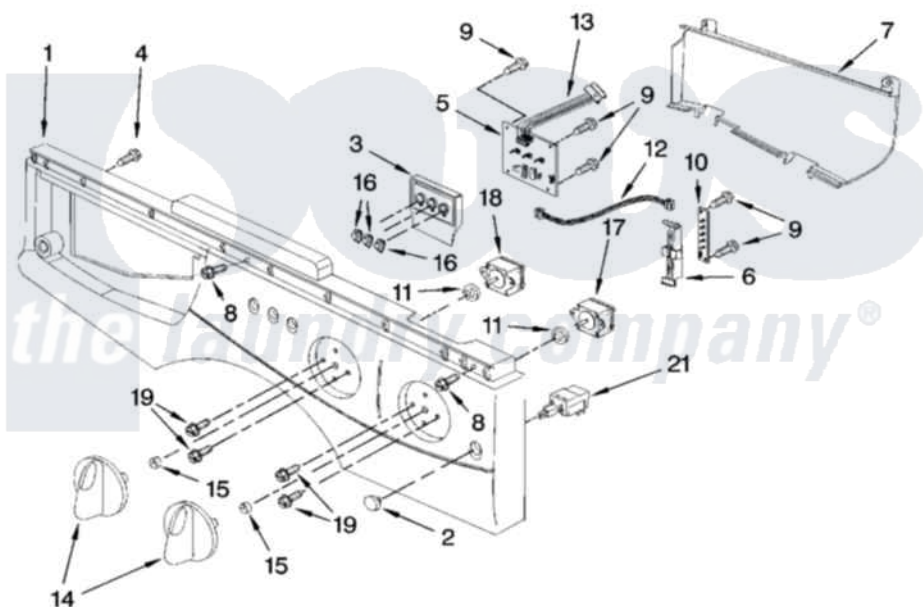

Whirlpool LHW0050PQ3 02 - CONTROL PANEL PARTS

CONTROL PANEL PARTS

For Model: LHW0050PQ3
(White)

8180938

3

Whirlpool [Residential Whirlpool LHW0050PQ3 Washer Parts](#) Parts Diagram 02 - CONTROL PANEL PARTS
Click on the part number to view part

Item	Original Part Number	Replaced By	Status	Part Description
1	8182348			Control Panel
2	8182725			Button
3	8182350			Housing
4	8182720			Screw
5	8182351			Control, Pcb
6	8182353			Support
7	8182354			Shield
8	8182355	98006631		Screw
9	8182352	W10253196		Screw
10	8182356			Led, Pcb
11	8182357			Gasket
12	8182358			Cable
13	8182359			Cable, Ribbon
14	8182360			Knob
15	8182361			Spring, Knob
16	8182362			Push Button

17	8182724	Switch, Cycle
18	8182723	Switch, Spin Speed
19	8182345	8169479 Screw, Grille
21	8182395	Switch And Button Assembly