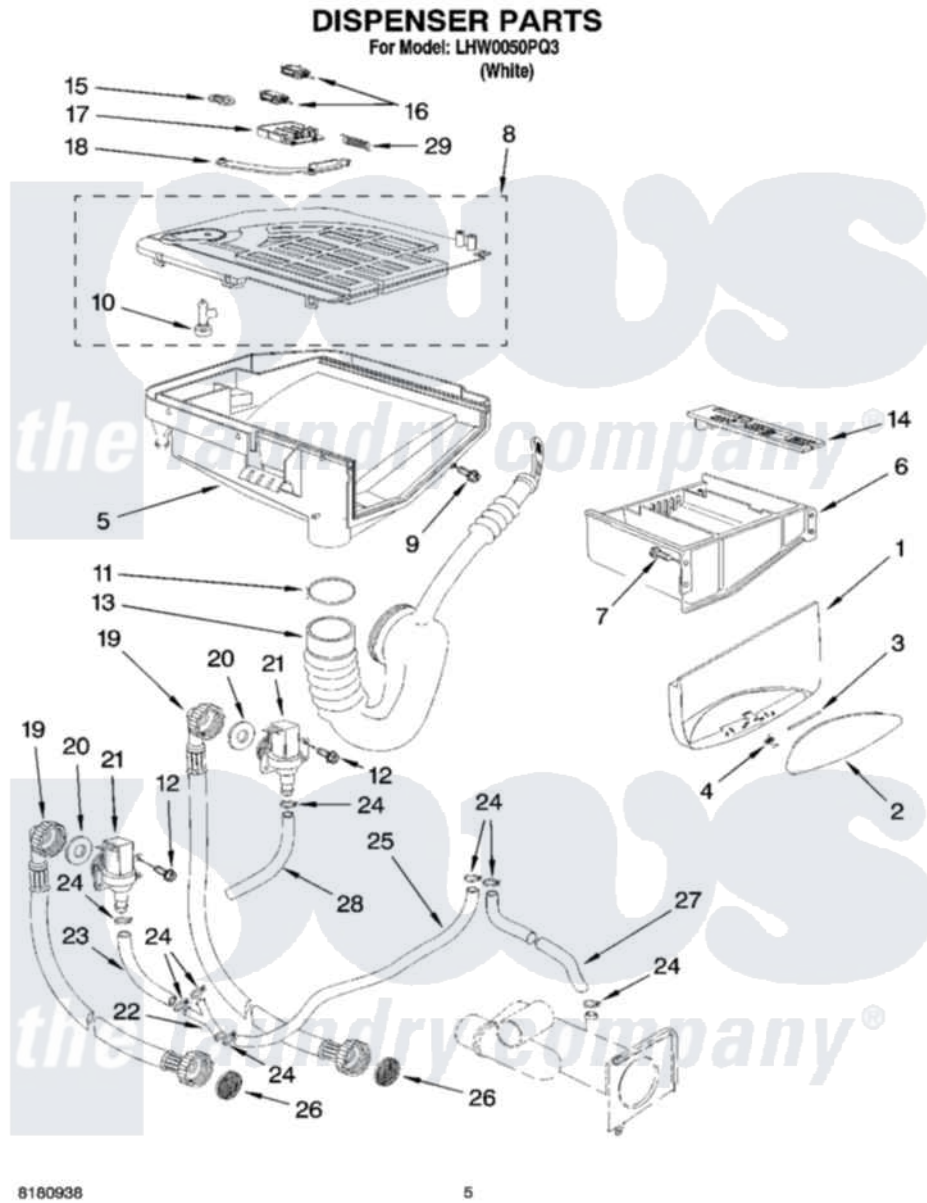

Whirlpool LHW0050PQ3 04 - DISPENSER PARTS

8180938

5

Whirlpool [Residential Whirlpool LHW0050PQ3 Washer Parts](#) Parts Diagram 04 - DISPENSER PARTS
Click on the part number to view part

Item	Original Part Number	Replaced By	Status	Part Description
1	8182371			Handle, Drawer
2	8182729			Overlay
3	8182383			Pin
4	8182730			Spring
5	8182367			Housing, Dispenser
6	8182370			Drawer, Detergent
7	8182363	8182720		Screw
8	8182727			Cover, Drawer
9	8182376	487353		Screw
10	8182378			Dispenser
11	8182375			Clamp, Hose
12	8182323	3179776		Screw
13	8182373	285988		Hose
14	8182372			Cover, Bleach
15	8182379			Link
16	8182366			Actuator

17	8182365		Bracket, Actuator
18	8182364		Arm
19	8182389		Hose, Fill
"	8182397		Hose, Fill
20	8182390		Washer
21	8182387		Water Valve
"	8182398		Water Valve
22	8182380		Connector
23	8182381	8182399	Hose
24	8182374		Clamp, Hose
25	8182386	8182399	Hose
26	8182396	285452	Hose Screen
27	8182399		Hose
28	8182728	8182399	Hose
29	8182726		Spring