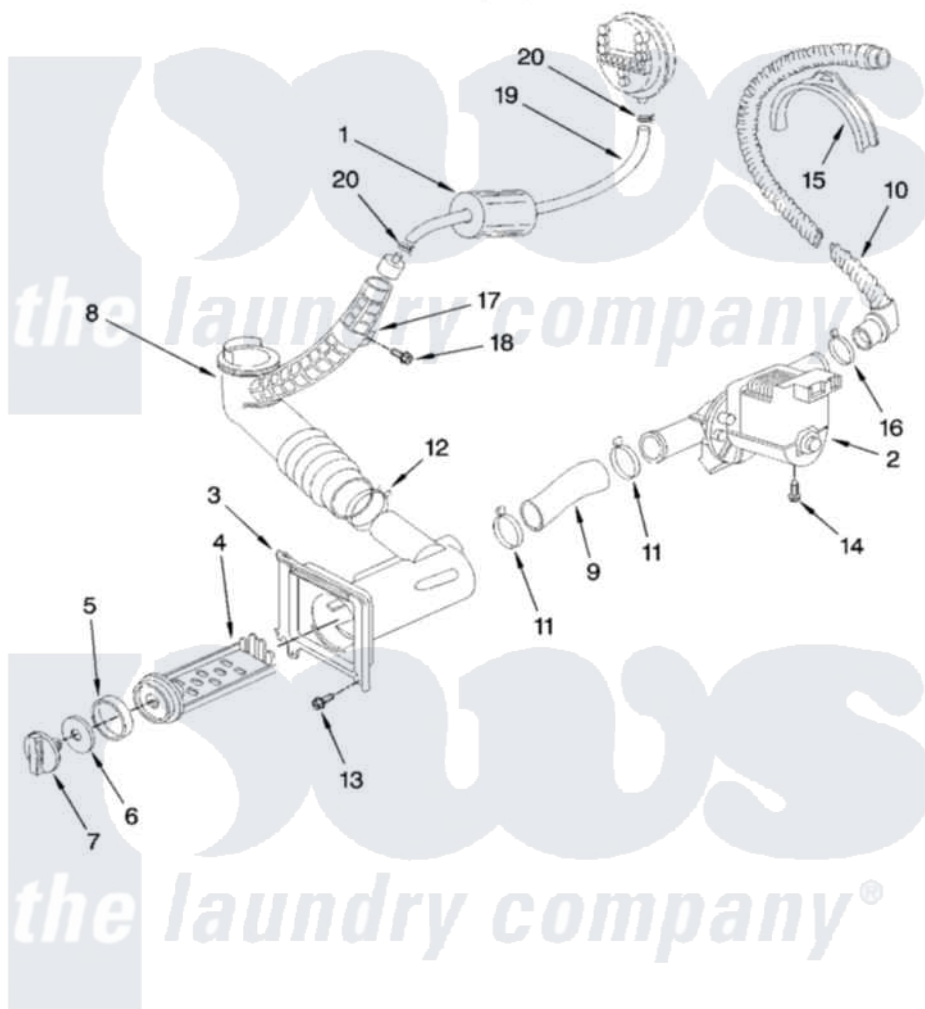

Whirlpool LHW0050PQ3 06 - PUMP PARTS, OPTIONAL PARTS (NOT INCLUDED)

PUMP PARTS

For Model: LHW0050PQ3
(White)

8180938

9

Whirlpool [Residential Whirlpool LHW0050PQ3 Washer Parts](#) Parts Diagram 06 - PUMP PARTS, OPTIONAL PARTS (NOT INCLUDED)

[Click on the part number to view part](#)

Item	Original Part Number	Replaced By	Status	Part Description
1	8182385			Grommet
2	8182415			Pump
3	8182416			Housing, Filter
4	8182417			Filter
5	8182418			Gasket
6	8182419			Washer
7	8182420			Cap
8	8182421	285989		Hose
9	8182422			Hose
10	8182423			Hose, Drain
11	8182424			Clamp, Hose
12	8182425			Clamp, Hose
13	8182426	8169479		Screw, Grille
14	8182427			Screw, Motor
15	8182428			Bracket, Hose

16	8182429		Clamp, Hose
17	8182430		Support
18	8182431	487353	Screw
19	8182409		Hose, Pressure Switch
20	8182375		Clamp, Hose
	72017		Paint, Touch-Up
"	350938		Paint, Pressurized Spray B
"	350930		Paint, Pressurized Spray B
"	799344		Paint, Touch-Up)
"	BLANK	Not Available	ACCESSORIES
"	8182452	8212731	Kit-Stack
"	285987		Shipping Kit