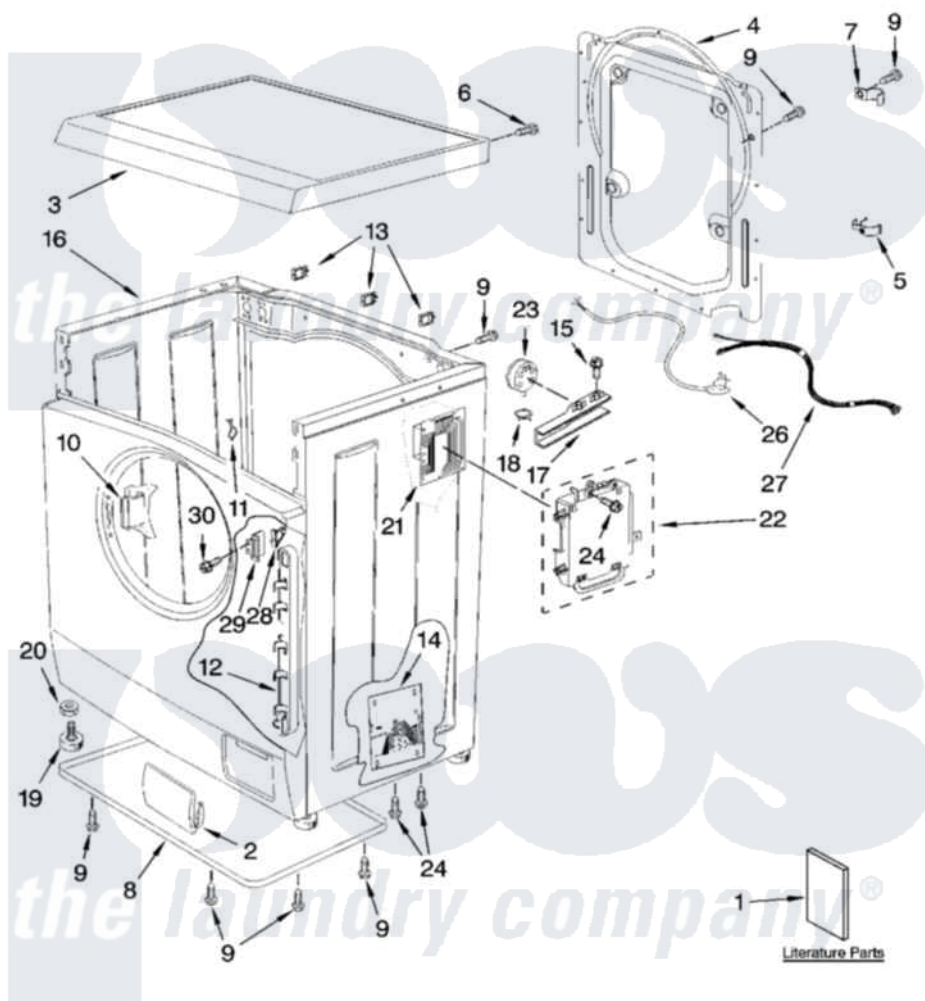

Whirlpool LHW0050PQ4 01 - TOP AND CABINET PARTS

TOP AND CABINET PARTS

For Model: LHW0050PQ4
(White)

COMPACT AUTOMATIC
WASHER

4-07 Litho in U.S.A. (djc)

1

Part No. W10114819 Rev. B

Whirlpool Residential Whirlpool LHW0050PQ4 Washer Parts Parts Diagram 01 - TOP AND CABINET PARTS

[Click on the part number to view part](#)

Item	Original Part Number	Replaced By	Status	Part Description
1	8580423		Not Available	Use & Care Guide
"	8183140		Not Available	Wiring Diagram
"	8182569		Not Available	Energy Guide
2	8183143			Cover, Filter
3	8182719			Top
4	8183139			Panel, Rear
5	8182325			Clamp, Hose
6	8182338	489355		Screw, 8 X 1/2
7	8182324			Clamp, Hose
8	8183142			Bottom Plate
9	8182323	3179776		Screw
10	BLANK		Not Available	Hinge (Not Serviced)
11	8182321			Clip, Harness
12	8182322			Support, Harness
13	8182328			Clip
14	8183137			Control, Inverter

15	W10119096		Screw
16	BLANK	Not Available	Cabinet (Not Serviced)
17	W10119095		Bracket, Pressure Switch
18	W10119097		Clamp
19	8182334		Foot, Leveling
20	8182337		Nut
21	8183136		Electronic Control
22	8182342		Bracket, Control
23	8182388		Switch, Pressure
24	8182341	489355	Screw, 8 X 1/2
26	8183135		Power Cord
27	8183138		Harness, Main
28	8182690		Microswitch, Door
29	8182718		Bracket
30	8182401		Screw, Door Catch