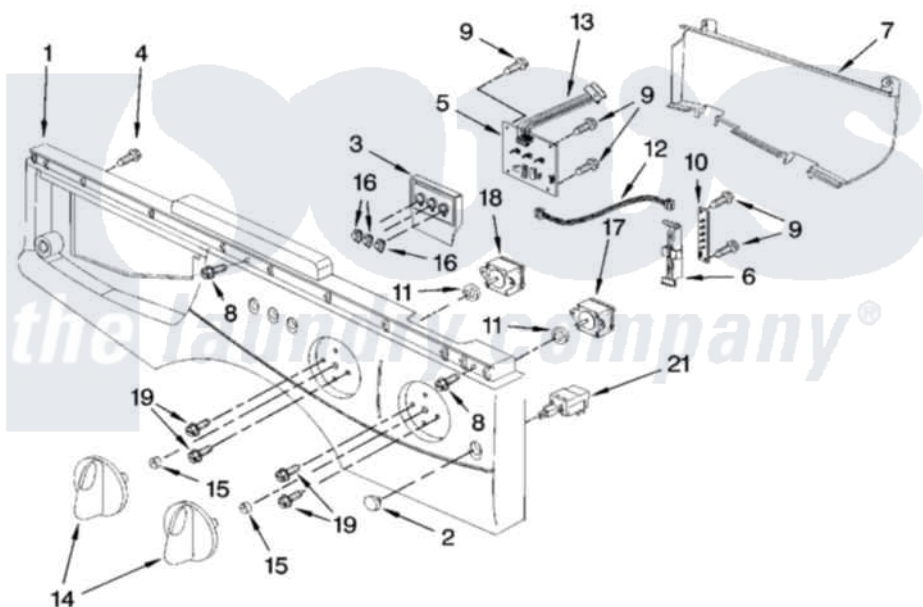

Whirlpool LHW0050PQ4 02 - CONTROL PANEL PARTS

CONTROL PANEL PARTS

For Model: LHW0050PQ4
(White)

W10114819

3

Whirlpool [Residential Whirlpool LHW0050PQ4 Washer Parts](#) Parts Diagram 02 - CONTROL PANEL PARTS
Click on the part number to view part

Item	Original Part Number	Replaced By	Status	Part Description
1	8182348			Control Panel
2	8182725			Button
3	8182350			Housing
4	8182323	3179776		Screw
5	8182351			Control, Pcb
6	8182353			Support
7	8182354			Shield
8	8182355	98006631		Screw
9	8182352	W10253196		Screw
10	8182356			Led, Pcb
11	8182357			Gasket
12	8182358			Cable
13	8182359			Cable, Ribbon
14	8182360			Knob
15	8182361			Spring, Knob
16	8182362			Push Button

17	8182724	Switch, Cycle
18	8182723	Switch, Spin Speed
19	8182345	8169479 Screw, Grille
21	8182395	Switch And Button Assembly