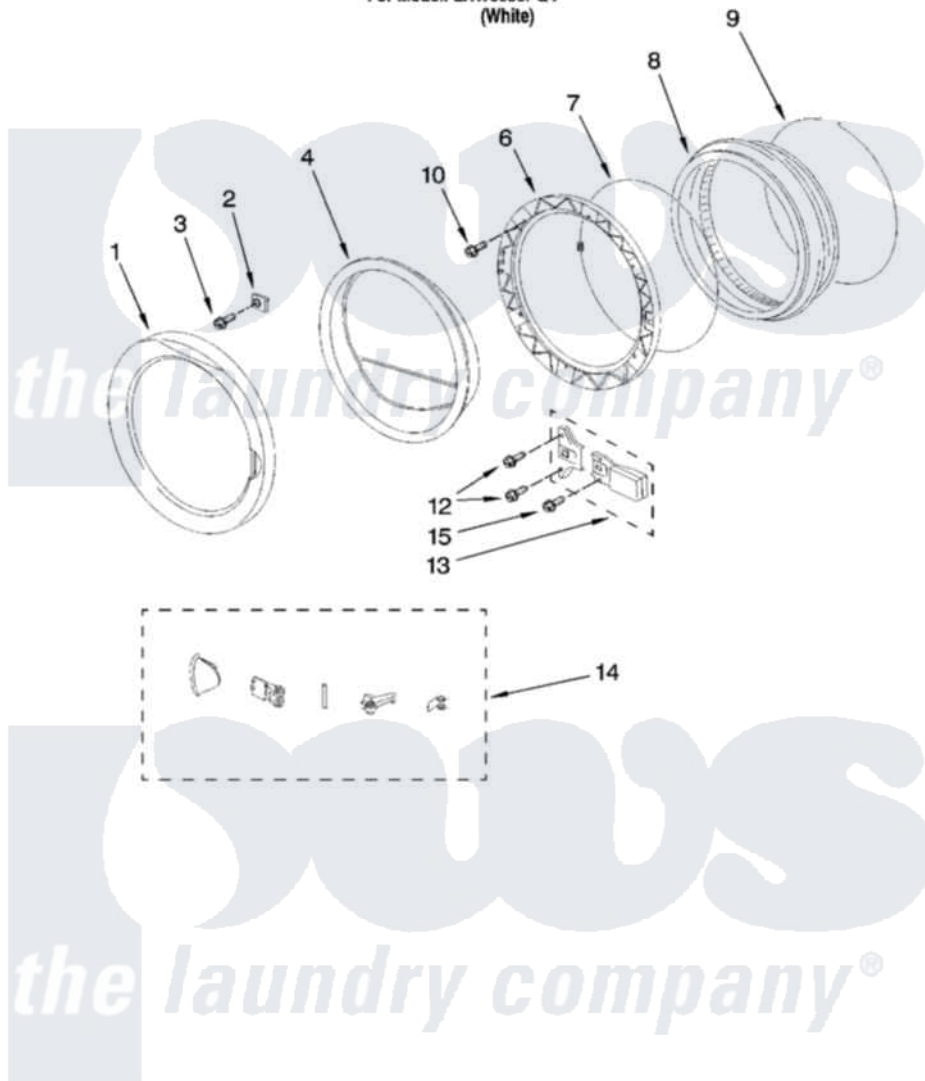

Whirlpool LHW0050PQ4 03 - DOOR PARTS

DOOR PARTS

For Model: LHW0050PQ4
(White)

[Whirlpool Residential Whirlpool LHW0050PQ4 Washer Parts](#) Parts Diagram 03 - DOOR PARTS

[Click on the part number to view part](#)

Item	Original Part Number	Replaced By	Status	Part Description
1	8182406			Frame, Door Outer
2	8182517			Retainer Insert
3	8182333	W10253196		Screw
4	8182405			Door Glass
6	8182414			Frame, Inner Door
7	8182404			Inner Ring
8	8182403			Door Gasket
9	8182402			Outer Ring
10	8182733	489491		Screw 8-18 X 5/8
12	8182401			Screw, Door Catch
13	8182407	W10189551		Switch
14	8182408			Door Handle
15	8182355	98006631		Screw