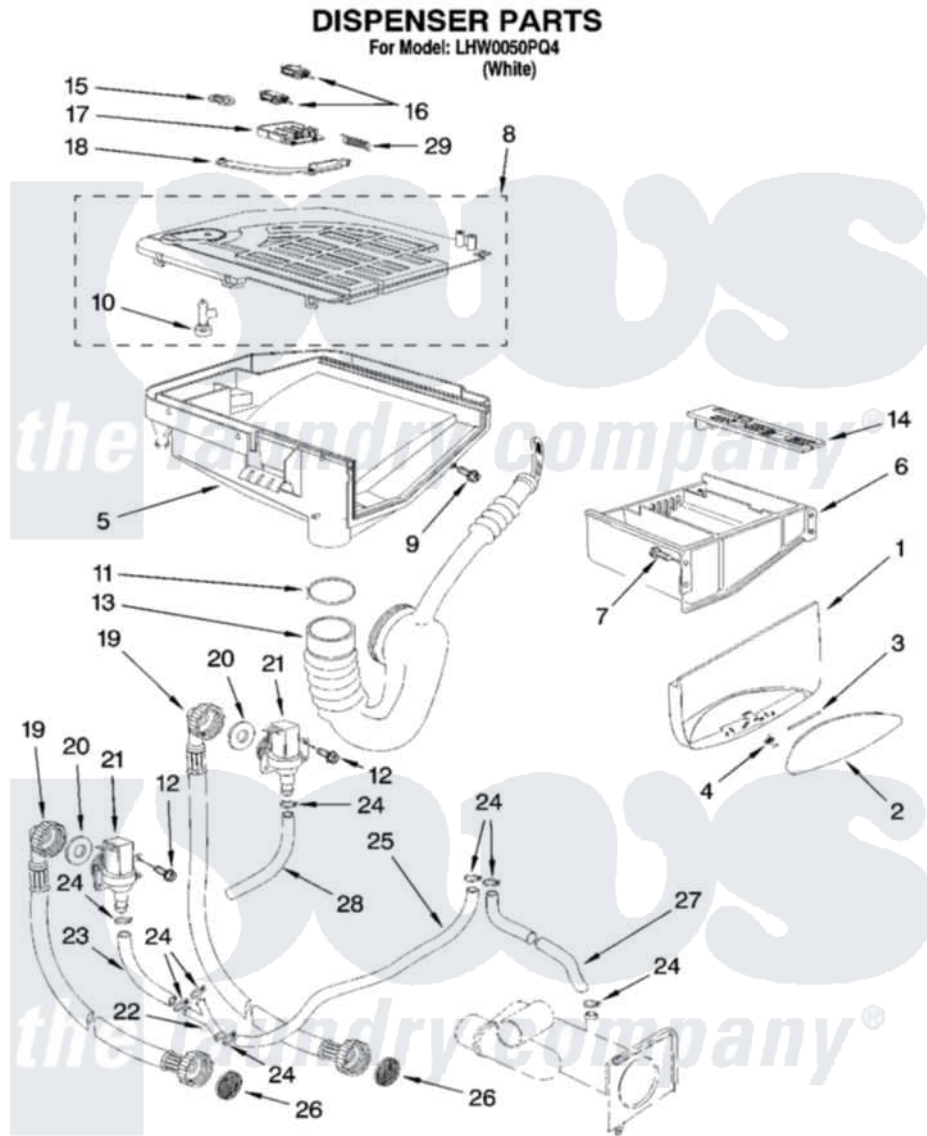

Whirlpool LHW0050PQ4 04 - DISPENSER PARTS

W10114819

5

Whirlpool Residential Whirlpool LHW0050PQ4 Washer Parts Parts Diagram 04 - DISPENSER PARTS
 Click on the part number to view part

Item	Original Part Number	Replaced By	Status	Part Description
1	8182371			Handle, Drawer
2	8182729			Overlay
3	8182383			Pin
4	8182730			Spring
5	8182367			Housing, Dispenser
6	8182370			Drawer, Detergent
7	8182377	8182720		Screw
8	8182727			Cover, Drawer
9	8182376	487353		Screw
10	8182378			Dispenser
11	8182375			Clamp, Hose
12	8182323	3179776		Screw
13	8182373	285988		Hose
14	8182372			Cover, Bleach
15	8182379			Link
16	8182366			Actuator

17	8182365		Bracket, Actuator
18	8182364		Arm
19	8182389		Hose, Fill
"	8182397		Hose, Fill
20	8182390		Washer
21	8182387		Water Valve
"	8182398		Water Valve
22	W10119091	8182380	Connector
23	W10119092	8182399	Hose
24	8182374		Clamp, Hose
25	W10119094	8182399	Hose
26	8182396	285452	Hose Screen
27	8182399		Hose
28	W10119093	8182399	Hose
29	8182726		Spring