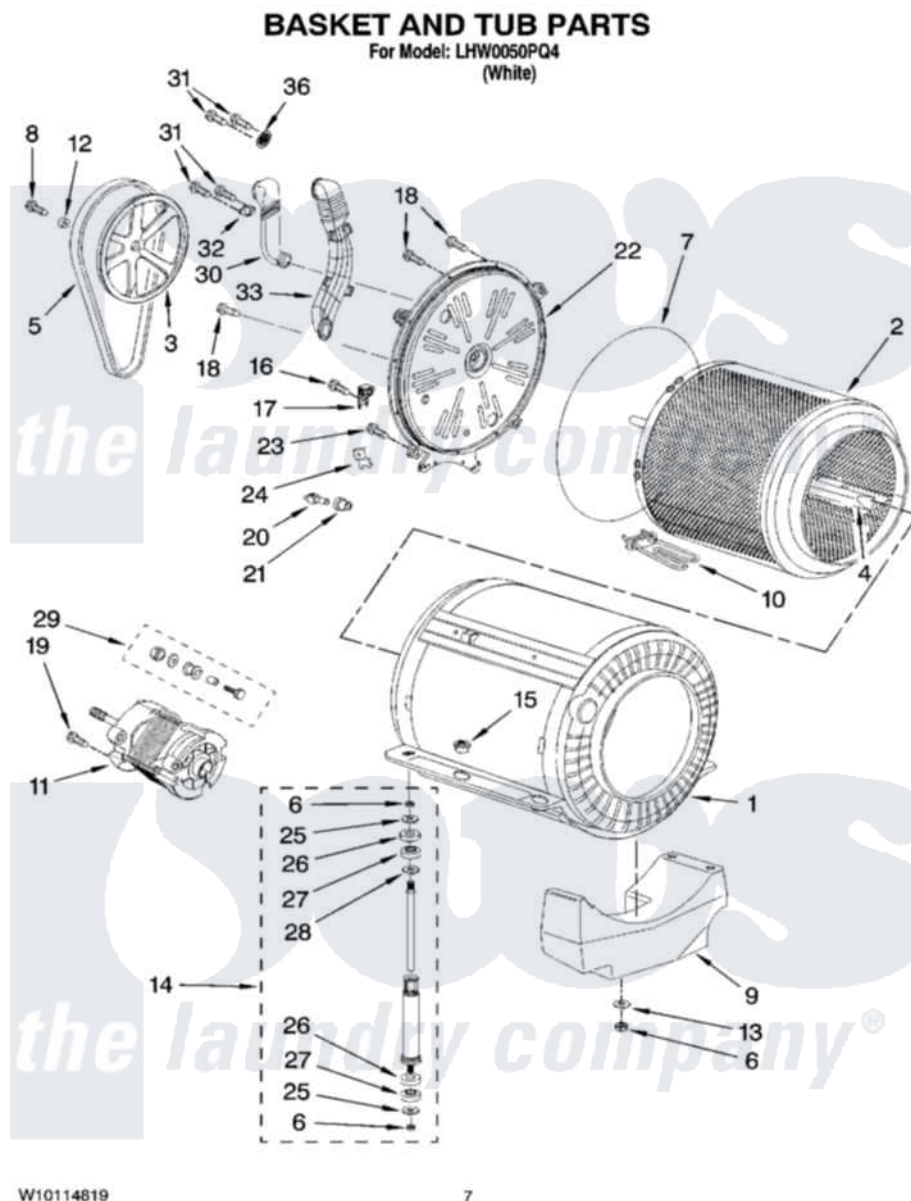

Whirlpool LHW0050PQ4 05 - BASKET AND TUB PARTS

Whirlpool [Residential Whirlpool LHW0050PQ4 Washer Parts](#) Parts Diagram 05 - BASKET AND TUB PARTS
Click on the part number to view part

Item	Original Part Number	Replaced By	Status	Part Description
1	W10119098	8182441		Tub
2	8182454			Basket
3	8182737			Pulley
4	8182444			Baffle
5	8182450			Drive Belt
6	8182539			Nut, Blower Wheel
7	8182445			Gasket, Tub
8	8182440			Screw
9	8182446			Counterweight, Bottom
10	8182448			Heater
11	8182447			Motor, Main Drive
12	8182457			Washer
13	8182453			Washer
14	8183108			Shock Absorber
15	8182451			Bushing
16	8182443			Screw

17	8182456	Thermostat	
18	8182432	Screw	
19	8182458	Screw, Ground	
20	8182433	Thermal Cutoff	
21	8182435	Gasket	
22	W10119099	280228	Cover
23	8182459	3400843	Orifice Holder
24	8182434	Support, Element	
25	8182436	Washer	
26	8182437	Bushing, Upper	
27	8182438	Bushing, Lower	
28	8182442	Washer	
29	8182739	Kit, Motor Mount	
30	8182736	Vent Tube, Upper	
31	8182412	3400843	Orifice Holder
32	8182568	Ring, Locking	
33	8183133	Vent Tube	
36	8183265	Plate, Air Passage	