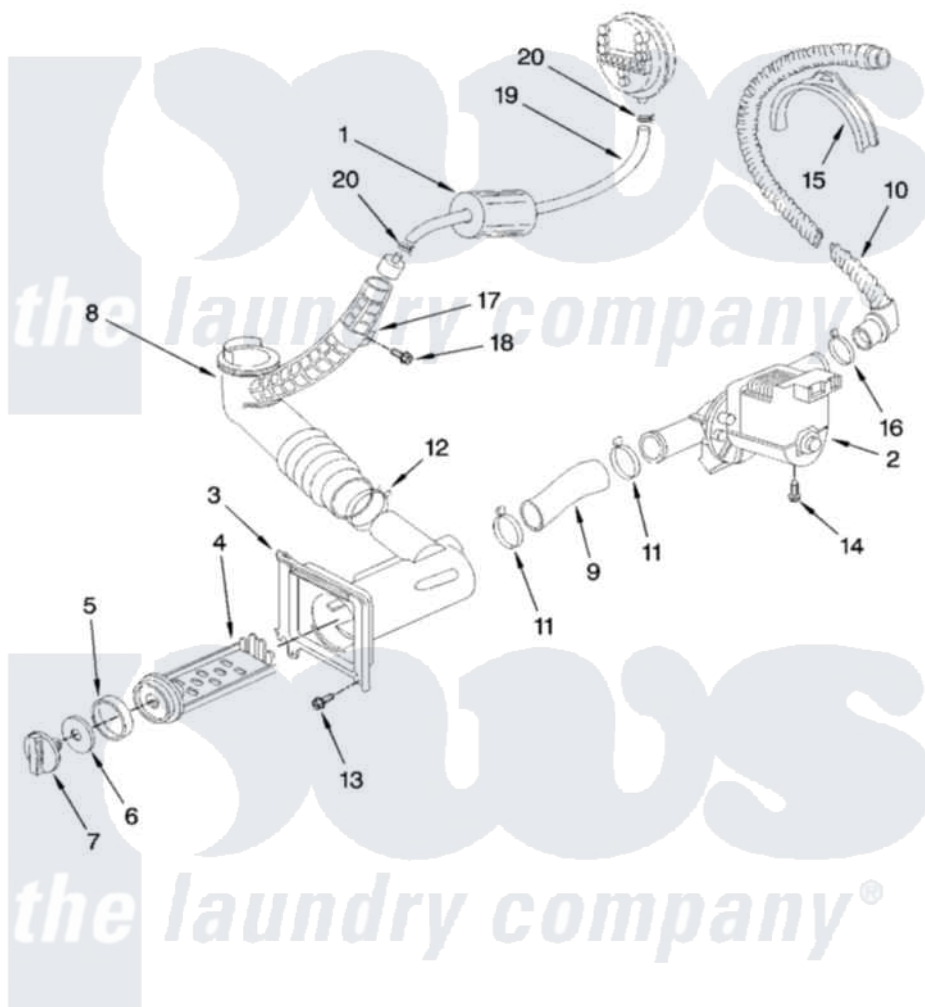

Whirlpool LHW0050PQ4 06 - PUMP PARTS, OPTIONAL PARTS (NOT INCLUDED)

PUMP PARTS

For Model: LHW0050PQ4
(White)

W10114819

9

Whirlpool [Residential Whirlpool LHW0050PQ4 Washer Parts](#) Parts Diagram 06 - PUMP PARTS, OPTIONAL PARTS (NOT INCLUDED)

[Click on the part number to view part](#)

Item	Original Part Number	Replaced By	Status	Part Description
1	8182385			Grommet
2	8182415			Pump
3	8182416			Housing, Filter
4	8182417			Filter
5	8182418			Gasket
6	8182419			Washer
7	8182420			Cap
8	8182421	285989		Hose
9	8182422			Hose
10	8182423			Hose, Drain
11	8182424			Clamp, Hose
12	8182425			Clamp, Hose
13	8182426	8169479		Screw, Grille
14	8182427			Screw, Motor
15	8182428			Bracket, Hose

16	8182429		Clamp, Hose
17	8182430		Support
18	8182431	487353	Screw
19	8182409		Hose, Pressure Switch
20	8182375		Clamp, Hose
	72017		Paint, Touch-Up
"	350938		Paint, Pressurized Spray B
"	350930		Paint, Pressurized Spray B
"	799344		Paint, Touch-Up)
"	BLANK	Not Available	ACCESSORIES
"	8182452	8212731	Kit-Stack