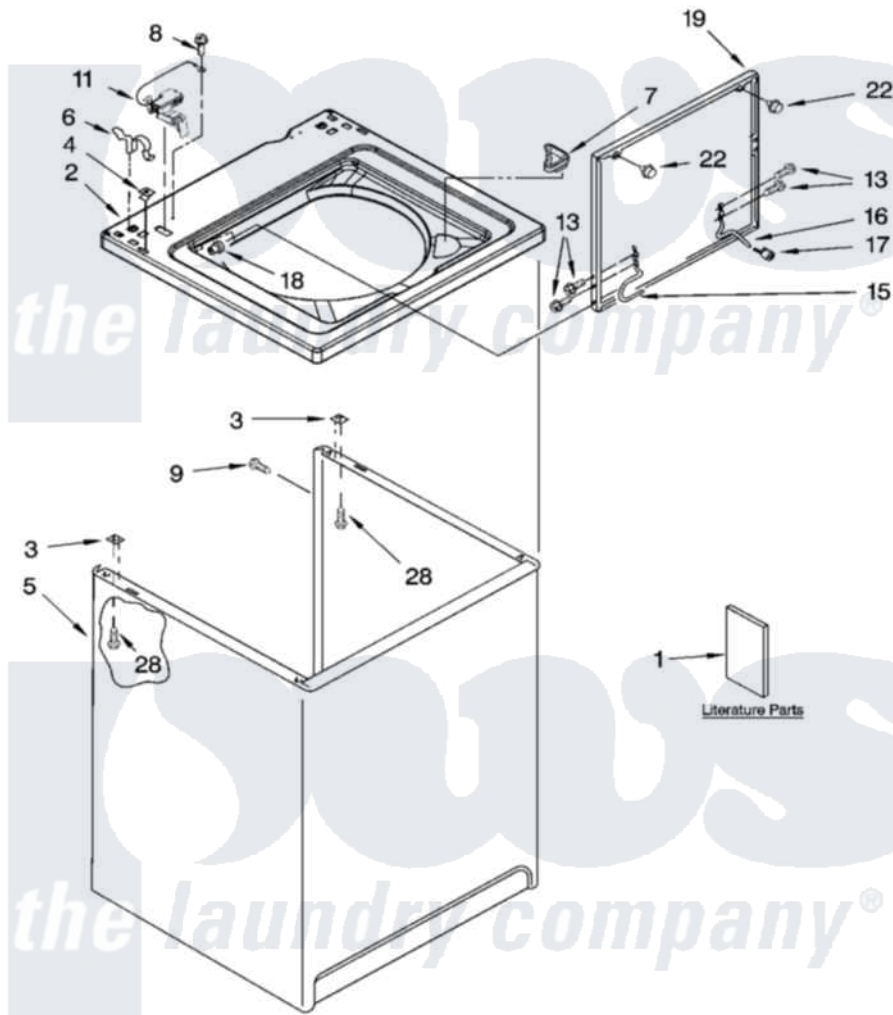

Whirlpool LSB6000PQ0 01 - TOP AND CABINET PARTS

TOP AND CABINET PARTS

For Model: LSB6000PQ0
(Designer White)

AUTOMATIC
WASHER

07-04 Litho in U.S.A. (drd)

1

Part No. 8180456

[Whirlpool Residential Whirlpool LSB6000PQ0 Washer Parts](#) Parts Diagram 01 - TOP AND CABINET PARTS
Click on the part number to view part

Item	Original Part Number	Replaced By	Status	Part Description
1	3956025		Not Available	Installation Instructions
"	3955901		Not Available	Feature Sheet
"	3955869		Not Available	Use & Care Guide
"	3956323		Not Available	Energy Guide
"	8546687		Not Available	Wiring Diagram
"	N/A		Not Available	Following May Be Purchased DO-IT-YOURSELF REPAIR MANUALS
"	4313896			Do-It-Yourself Repair Manuals
2	8318064			Top
3	62750			Spacer, Cabinet To Top (4)
4	357213			Nut, Push-In
5	63424			Cabinet
6	62780			Clip, Top And Cabinet And Rear Panel
7	3362952			Dispenser, Bleach
8	3351614			Screw, Gearcase Cover Mounting

9	3357011	308685	Side Trim)
11	8318084		Switch, Lid
13	3351355	W10119828	Screw, Lid Hinge Mounting
15	8318088		Hinge, Lid
16	54583		Hinge, Lid
17	19119		Bumper, Lid Hinge
18	21258		Bearing, Lid Hinge
19	8542387	W10193857	Lid
22	9724509		Bumper, Lid
28	3390631		Screw, 10-16 X 3/8