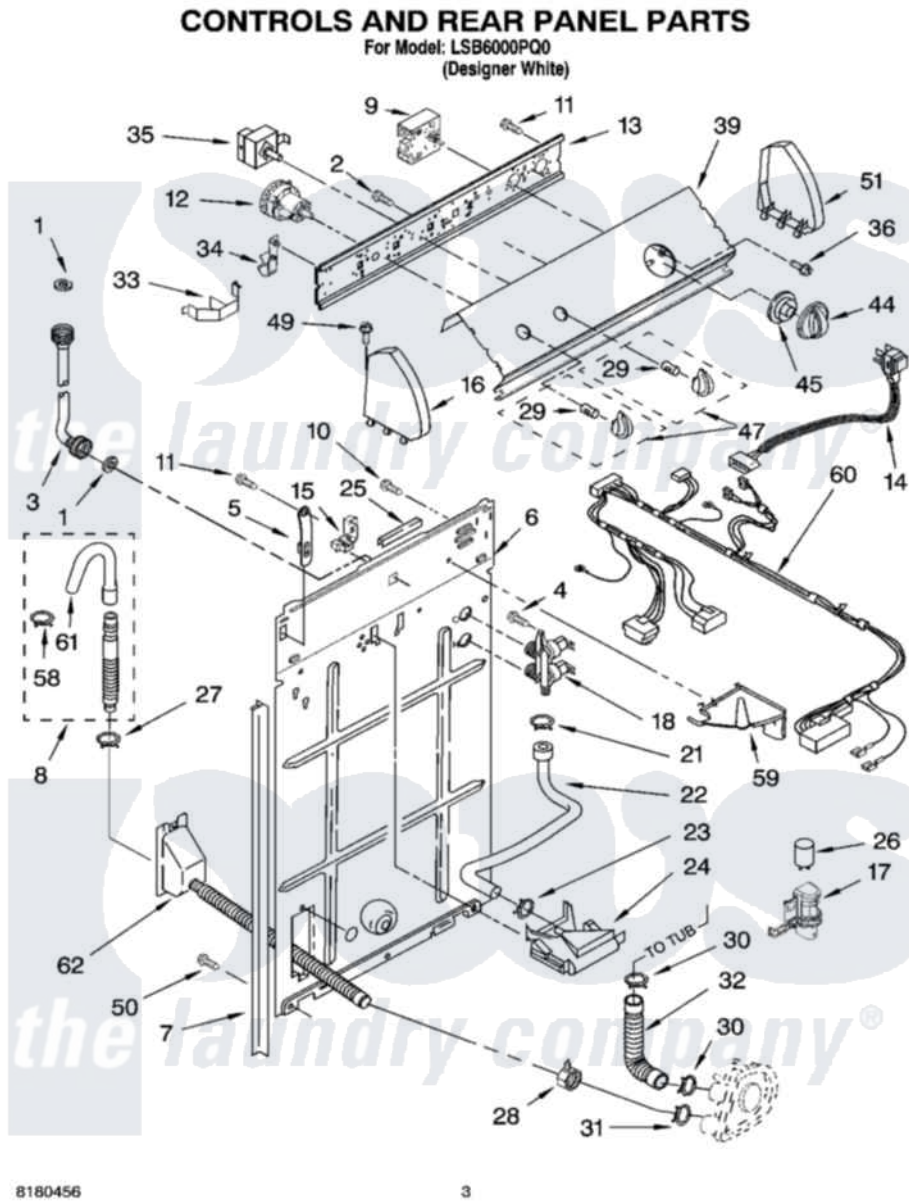

Whirlpool LSB6000PQ0 02 - CONTROLS AND REAR PANEL PARTS

Whirlpool [Residential Whirlpool LSB6000PQ0 Washer Parts](#) Parts Diagram 02 - CONTROLS AND REAR PANEL PARTS
Click on the part number to view part

Item	Original Part Number	Replaced By	Status	Part Description
1	3976300	16123		Washer Inlet-Hose Miscellaneous Parts Must be Ordered Separately.
2	3400073			Screw, Ground
3	3949374	89503		Hose-Inlet
"	3949375	89503		Hose-Inlet
4	9740848			Screw, Mixing Valve Mounting
5	8318255	8568314		Strap, Console
6	3357978			Panel, Rear
7	62747			Pad, Rear Panel
8	3951609	285664		Hose
"	661577	285666		Hose
"	3357090	285702		Hose
9	8546685			Timer, Control
10	3351614			Screw, Gearcase Cover Mounting
11	90767			Screw, 8A X 3/8 HeX Washer Head Tapping

12	3366846	W10335056	Switch-WL
13	3948608		Bracket, Control
14	661661	285800	Cord-Power
15	3952821	285777	Relief-Str
16	8271365	279962	Endcap
17	8318046		Clip, Capacitor
18	3952164	285805	Valve-Inlet
21	301958	596669	Clamp, Manifold
22	8541607	3357328	Hose, Vacuum Break
23	370450	596669	Clamp, Manifold
24	387606	3360977	Break-Vac
25	303294	3367669	Protector, Edge
26	661606	8572717	Capacitor, Motor Start
27	3366912	356138	Clamp, Hose
28	3976395		Restraint, Hose
29	8536939		Clip, Knob
30	3363366	616099	Clamp
31	8317496	285655	Clamp, Hose
32	3951449	285871	Hose
33	8055003		Clip, Harness And Pressure Switch
34	8317975		Restraint, Harness
35	661612	W10168256	Switch, Water Temperature
36	3400818		Screw, Timer Mounting
39	3956554		Panel, Console
44	8544943		Knob, Timer
45	8544947		Dial, Timer
47	8544935		Knob, Control
49	388326		Screw, 8-18 X 1.25
50	62863	3390631	Screw, 10-16 X 3/8
51	8271359	279962	Endcap
58	3366913	3357331	Clamp, Drain
59	8539874		Shield, Suds
60	3957014		Harness, Wiring
61	3357027		Nozzle, Hose Drain
62	8317940	W10358149	Drain Hose Assembly