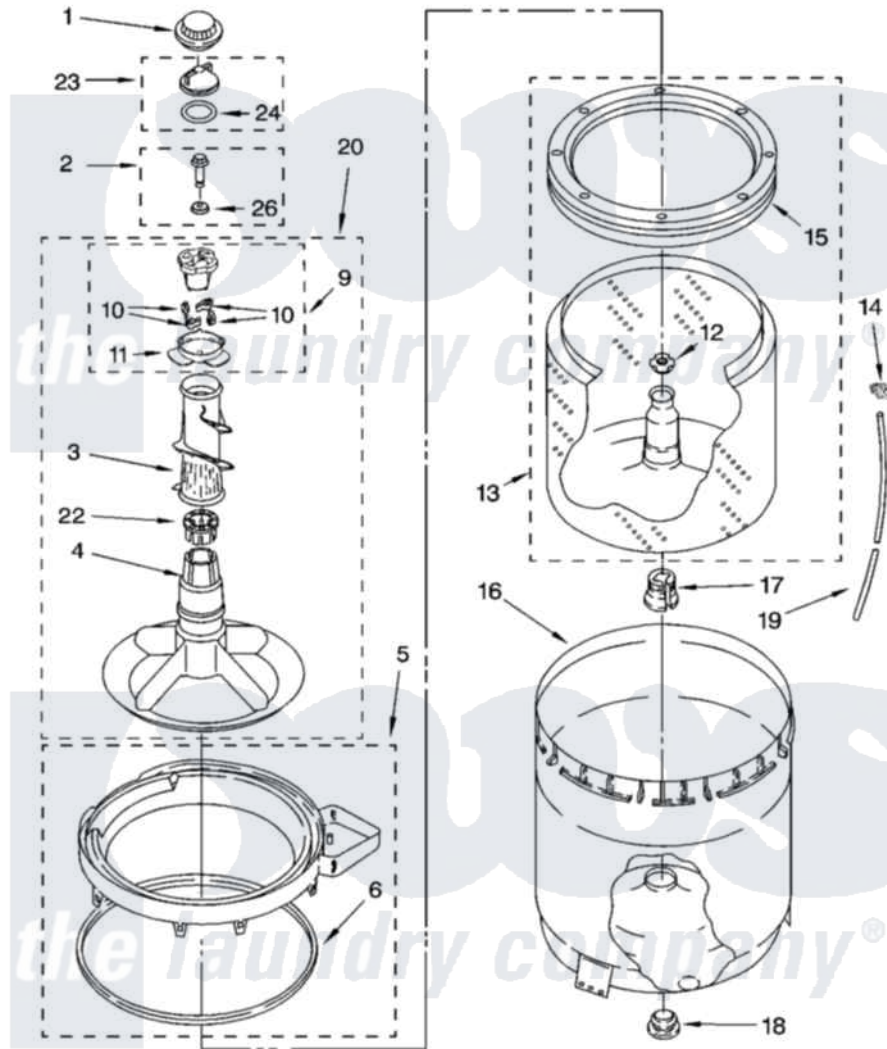

Whirlpool LSB6000PQ0 03 - AGITATOR, BASKET AND TUB PARTS

AGITATOR, BASKET AND TUB PARTS

For Model: LSB6000PQ0
(Designer White)

8180456

5

Whirlpool [Residential Whirlpool LSB6000PQ0 Washer Parts](#) Parts Diagram 03 - AGITATOR, BASKET AND TUB PARTS

[Click on the part number to view part](#)

Item	Original Part Number	Replaced By	Status	Part Description
1	3355758			Cap, Agitator
2	358237			Screw And Washer
3	3348752			Mover, Clothes
4	3347288			Agitator
5	8528150	W10445870		Ring-Tub
6	3976308			Gasket, Tub Ring
9	3363663	285811		Cam-Agitator
10	3366877	80040		Dog-Agitator
11	3363661			Bearing, Driven Cam
12	21366			Nut, Spanner
13	8526017	W10389329		Clothes Container, Assembly
14	2219077			Clip, Pressure Switch Hose
15	8519788	387240		Ring, Balance
16	63849			Strain Relief, Power Cord
17	389140			Tub Block, Basket Drive
18	383727			Gasket, Centerpod