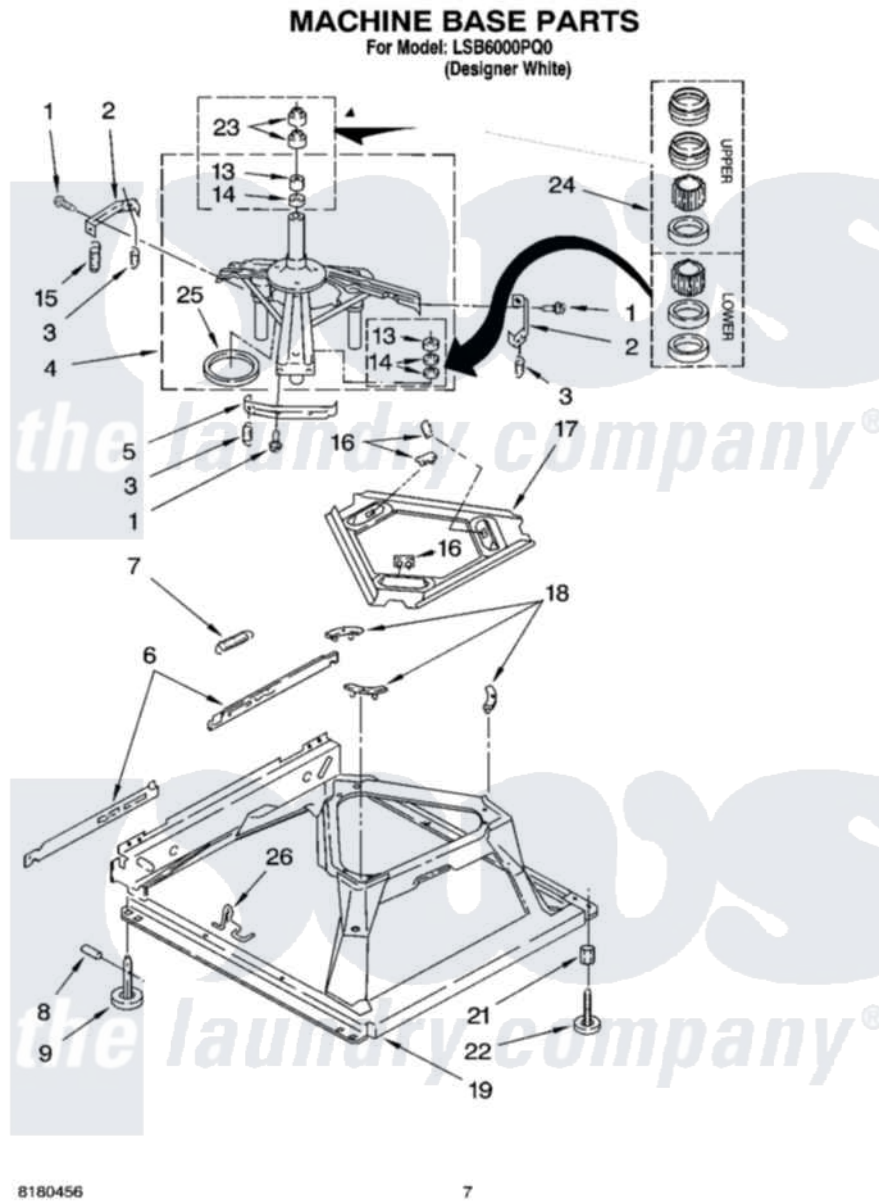

Whirlpool LSB600PQ0 04 - MACHINE BASE PARTS

Whirlpool [Residential Whirlpool LSB600PQ0 Washer Parts](#) Parts Diagram 04 - MACHINE BASE PARTS
Click on the part number to view part

Item	Original Part Number	Replaced By	Status	Part Description
1	3400076			Screw, Bracket Mounting
2	64067			Bracket, Spring Outer
3	63907			Spring, Suspension
4	3362087	280184		Support
5	64065			Bracket, Spring Outer
6	63466			Link, Leveling Mechanism
7	62597	8316845		Spring
8	62837			Pin, Knurled
9	62596	285244		Feet-Leveling
13	3347047	8546455		Bearing, Centerpost
14	357409	359449		Seal, Agitator Shaft
15	388492	W10250667		Spring, Counterweight
16	62568	285219		Pad
17	3946509			Plate, Suspension
18	3363660	285744		Pad
19	3946512	285771		Base

21	3359452		Nut, Lock
22	389102	W10001130	Foot, Leveling
23	356934	8577376	Seal, Centerpost
24	285203		Centerpost Bearing Kit
25	63134		Ring, Sound Deadening
26	63806	W10145155	Retainer, Suspension Spring