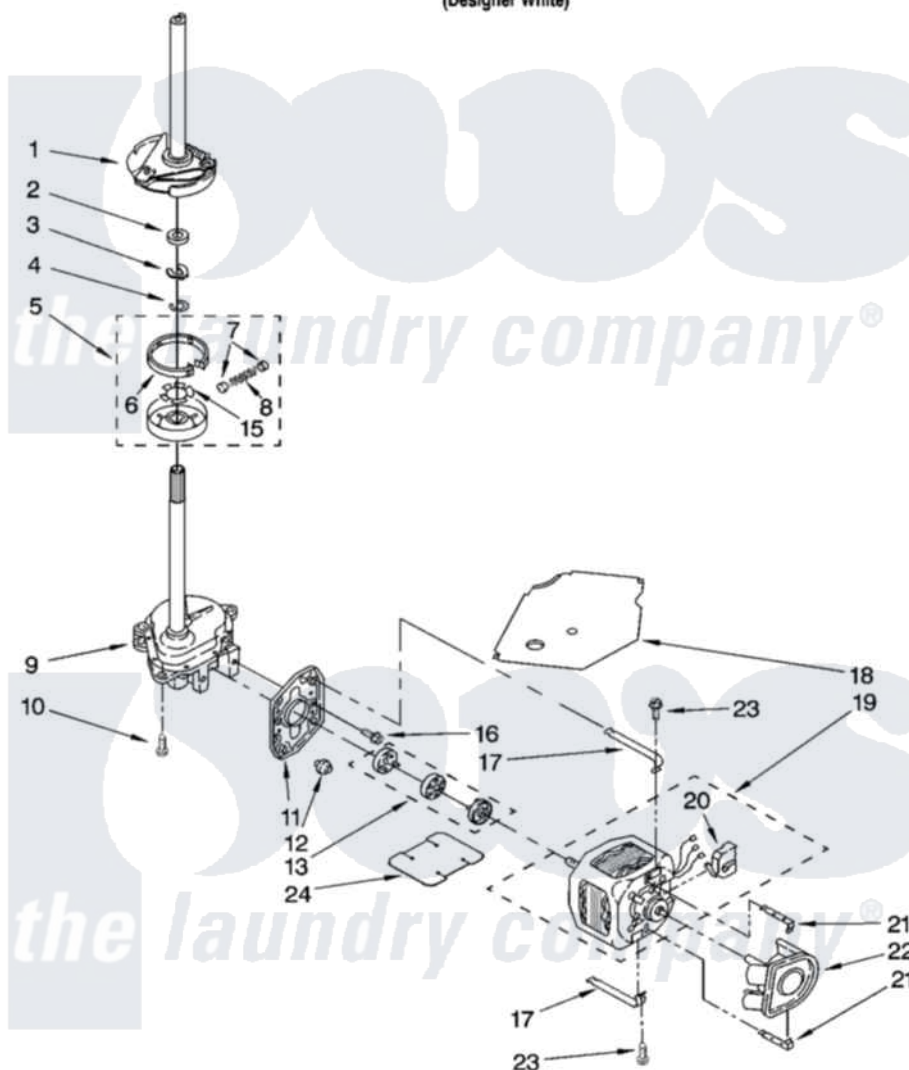

Whirlpool LSB6000PQ0 05 - BRAKE, CLUTCH, GEARCASE, MOTOR AND PUMP PARTS

BRAKE, CLUTCH, GEARCASE, MOTOR AND PUMP PARTS

For Model: LSB6000PQ0
(Designer White)

8

8180456

Whirlpool [Residential Whirlpool LSB6000PQ0 Washer Parts](#) Parts Diagram 05 - BRAKE, CLUTCH, GEARCASE, MOTOR AND PUMP PARTS
Click on the part number to view part

Item	Original Part Number	Replaced By	Status	Part Description
1	388952	285792		Basketdrive
2	63292			Washer, Spin Tube Thrust
3	62697	W10080230		Ring, Spin Tube Support
4	63283	285353		Ring
5	3951311	285785		Clutch
6	3951308	285790		Lining
7	62646			Cap, Clutch Spring
8	3946792			Spring And Damper Assembly
9	3360630	3360629		Gearcase
10	3357334	3400516		Screw Anti-Rattle
11	62611			Plate, Motor Mount To Gearcase
12	62691			Grommet, Motor
13	285753	285753A		Coupling
15	3355454			Clip, Main Drive

16	3400516		Screw Anti-Rattle
17	3349637	W10086010	Retainer, Motor
18	3362089		Shield, Tub To Motor
19	8528157	661600	Motor, Main Drive
20	3952056		Switch, Main Drive Motor
21	8546127		Retainer, Pump
22	3363394		Pump
23	3387485	273556	Screw, 10-16 X 5/8
24	3946532		Shield, Motor