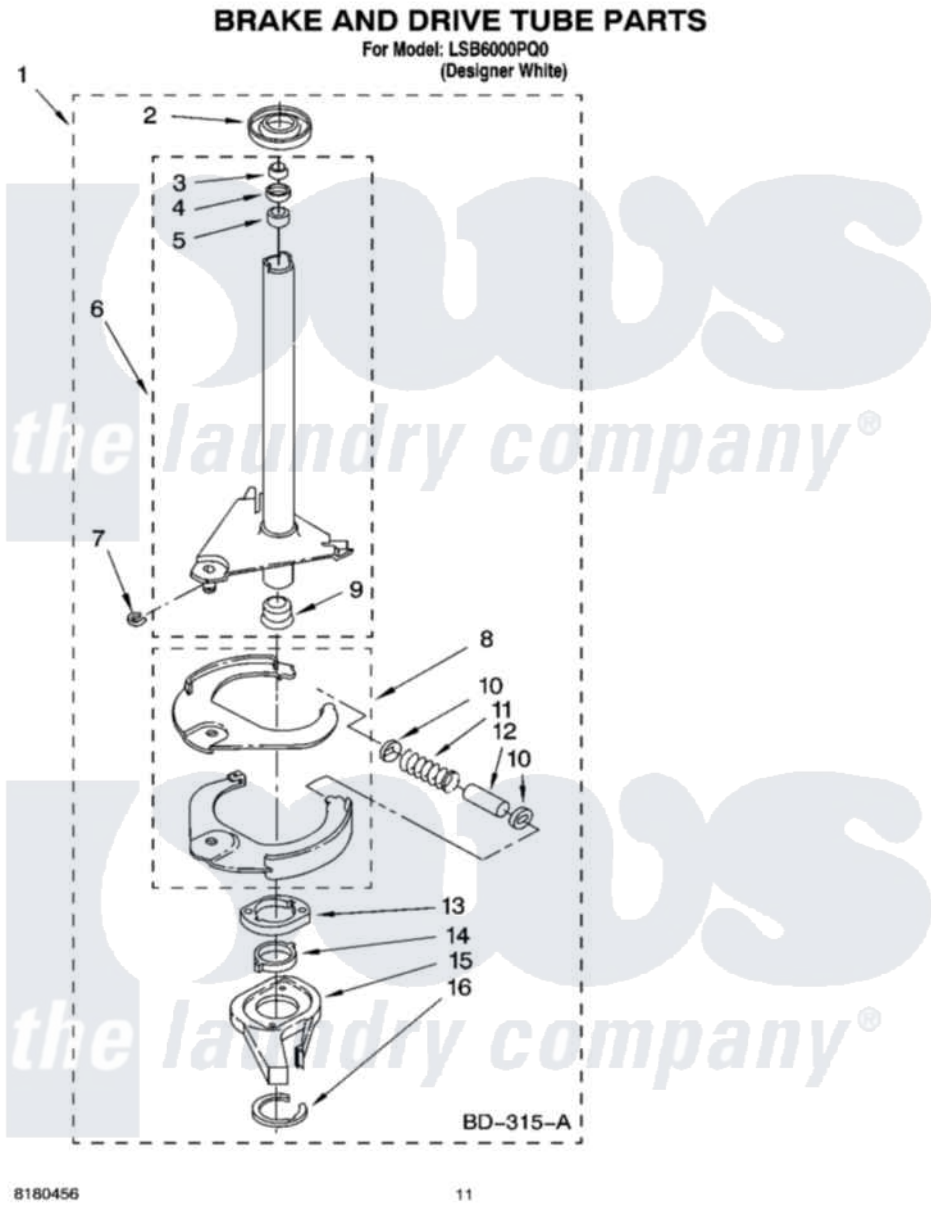

Whirlpool LSB6000PQ0 07 - BRAKE AND DRIVE TUBE PARTS

8180456

11

Whirlpool Residential Whirlpool LSB6000PQ0 Washer Parts Parts Diagram 07 - BRAKE AND DRIVE TUBE PARTS
Click on the part number to view part

Item	Original Part Number	Replaced By	Status	Part Description
1	388952	285792		Basketdrive
2	62658			Ring, Thrust
3	91939			Seal, Shaft
4	356427			Seal, Spin Pinion
5	356937			Spacer, Drive Tube
6	64027	64208		Tube-Spin
7	64035	W10083190		Ring, Retaining
8	64232	285438		Shoe-Brake
9	62703	8546462		"T" Bearing, Spin Tube
10	62648	285658		Sleeve
11	387806		Not Available	Spring, Brake
12	62909	285658		Sleeve
13	63023	8546461		Cam, Brake Release
14	63022			Sleeve, Cam
15	64194	285790		Lining
16	90368	W10083200		Ring, Retaining

" N/A

Not Available

FOLLOWING PARTS NOT
ILLUSTRATED

" [285208](#)

Lubricant