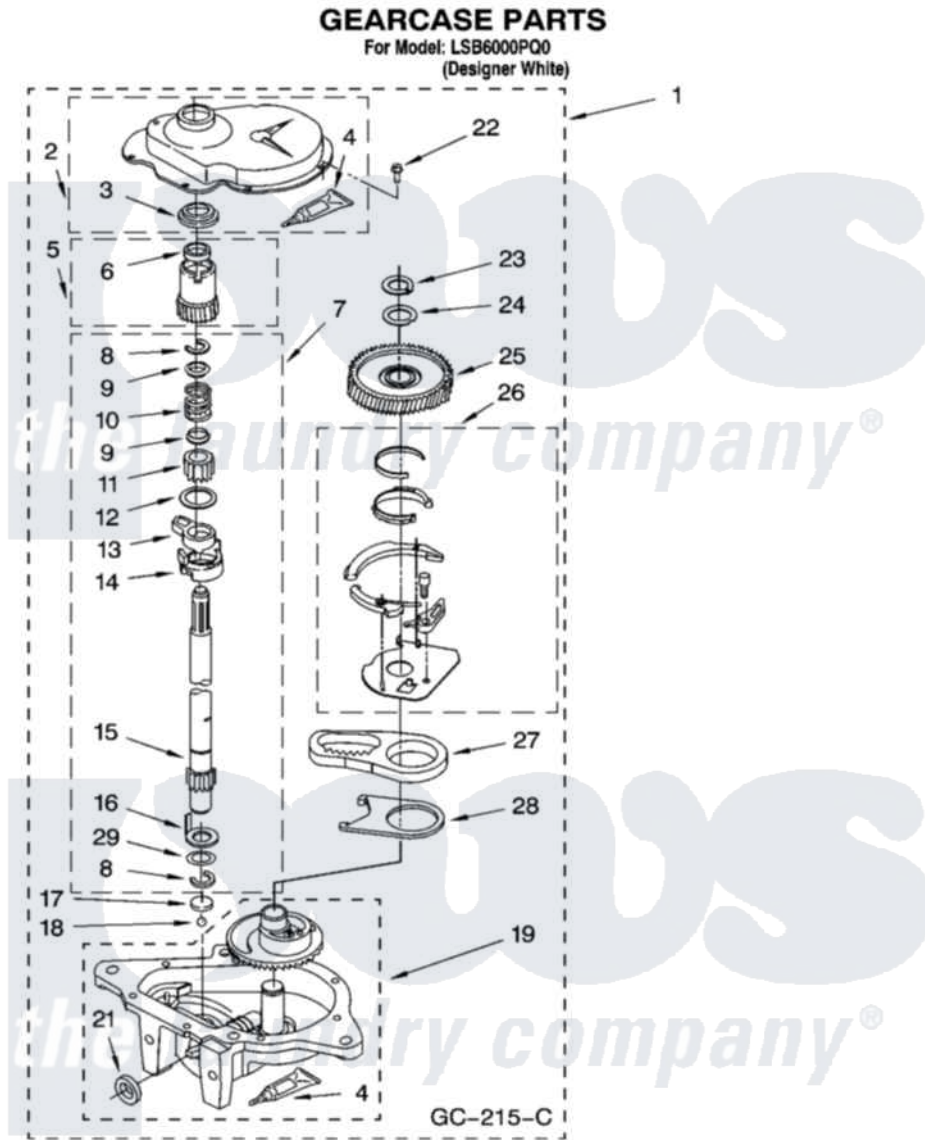

Whirlpool LSB6000PQ0 08 - GEARCASE PARTS

12

8180456

Whirlpool [Residential Whirlpool LSB6000PQ0 Washer Parts](#) Parts Diagram 08 - GEARCASE PARTS
Click on the part number to view part

Item	Original Part Number	Replaced By	Status	Part Description
1	3360630	3360629		Gearcase
2	285202			Cover, Gearcase
3	3349985			Seal, Gearcase Cover
4	285195			Sealer Sealer, Gasket
5	63320	285362		Gear and Pinion
6	356427			Seal, Spin Pinion
7	389387			Shaft, Agitator
8	90369		Not Available	Ring, Retaining (2)
9	62677			Retainer, Spring
10	62676			Spring, Agitator
11	63273	285509		Shaft, Agitator
12	62619			Washer, Agitator Gear
13	62580	285206		Cam-Agitator
14	62581	285206		Cam-Agitator
15	285509			Shaft, Agitator
16	62618			Washer, Cam Thrust

17	16018	285205	Bearing
18	85529	285205	Bearing
19	389230	285515	Gearcase
21	285352		Seal Kit, Thrust Plug
22	3351614		Screw, Gearcase Cover Mounting
23	3362552	285765	Ring-Retr
24	285735	285766	Washer Kit, Thrust
25	62570	285362	Gear and Pinon
26	388253	999516	Shelf-Glas
27	3349296	8546456	Rack, Connecting
28	62621		Actuator, Shift
29	388815		Washer, Intermediate 1 3976263 Miscellaneous Parts Bag 2 3976300 Washer, Inlet Hose 3 3366913 Clamp, Hose