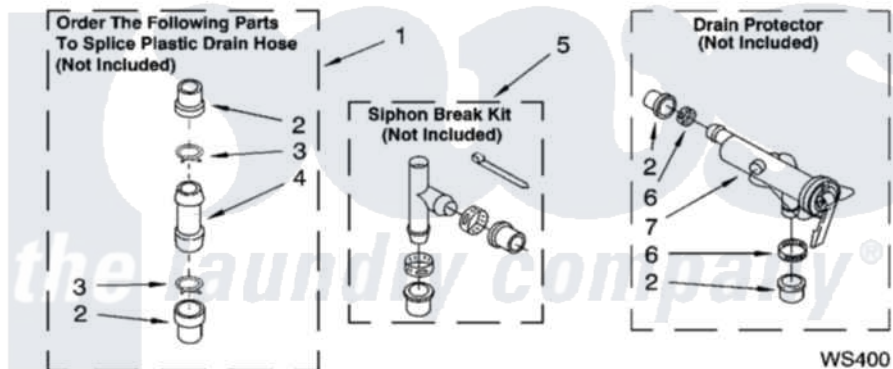

Whirlpool LSB6000PQ0 09 - WATER SYSTEM PARTS, MISCELLANEOUS PARTS, OPTIONAL PARTS (NOT INCLUDED)

WATER SYSTEM PARTS

For Model: LSB6000PQ0
(Designer White)

8180456

13

Whirlpool [Residential Whirlpool LSB6000PQ0 Washer Parts](#) Parts Diagram 09 - WATER SYSTEM PARTS, MISCELLANEOUS PARTS, OPTIONAL PARTS (NOT INCLUDED)

[Click on the part number to view part](#)

Item	Original Part Number	Replaced By	Status	Part Description
1	285442			Water System Parts
2	285321			Water System Parts
3	370447	285655		Clamp, Hose
4	16272			Connector, Straight
5	285320			Water System Parts
6	65349	285655		Clamp, Hose
7	367031			Water System Parts
1	3976263	285654		Parts-Misc
2	3976300	16123		Washer Inlet-Hose Miscellaneous Parts Must be Ordered Separately.
3	3366912	356138		Clamp, Hose
4	3359452			Nut, Lock
5	3366913	3357331		Clamp, Drain
6	389102	W10001130		Foot, Leveling