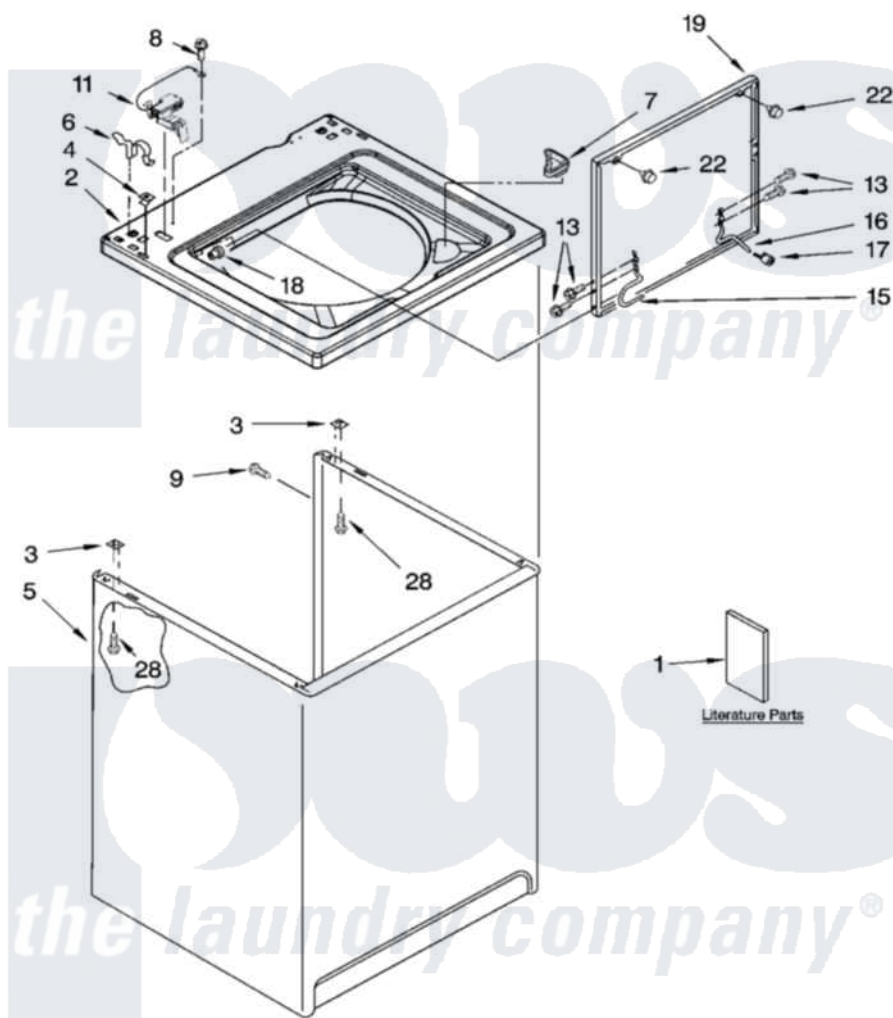

Whirlpool LSB6000PQ2 01 - TOP AND CABINET PARTS

TOP AND CABINET PARTS

For Model: LSB6000PQ2
(Designer White)

AUTOMATIC
WASHER

11-05 Litho in U.S.A. (dtd)

1

Part No. 8180891

[Whirlpool Residential Whirlpool LSB6000PQ2 Washer Parts](#) Parts Diagram 01 - TOP AND CABINET PARTS

[Click on the part number to view part](#)

Item	Original Part Number	Replaced By	Status	Part Description
1	3958075		Not Available	Installation Instructions
"	3955901		Not Available	Feature Sheet
"	8578232		Not Available	Use & Care Guide
"	3957355		Not Available	Energy Guide
"	8546687		Not Available	Wiring Diagram
"	N/A		Not Available	Following May Be Purchased DO-IT-YOURSELF REPAIR MANUALS
"	4313896			Do-It-Yourself Repair Manuals
2	8318064			Top
3	62750			Spacer, Cabinet To Top (4)
4	357213			Nut, Push-In
5	63424			Cabinet
6	62780			Clip, Top And Cabinet And Rear Panel
7	3362952			Dispenser, Bleach
8	3351614			Screw, Gearcase Cover Mounting

9	3357011	308685	Side Trim)
11	8318084		Switch, Lid
13	3351355	W10119828	Screw, Lid Hinge Mounting
15	8318088		Hinge, Lid
16	54583		Hinge, Lid
17	19119		Bumper, Lid Hinge
18	21258		Bearing, Lid Hinge
19	8542387	W10193857	Lid
22	9724509		Bumper, Lid
28	3390631		Screw, 10-16 X 3/8