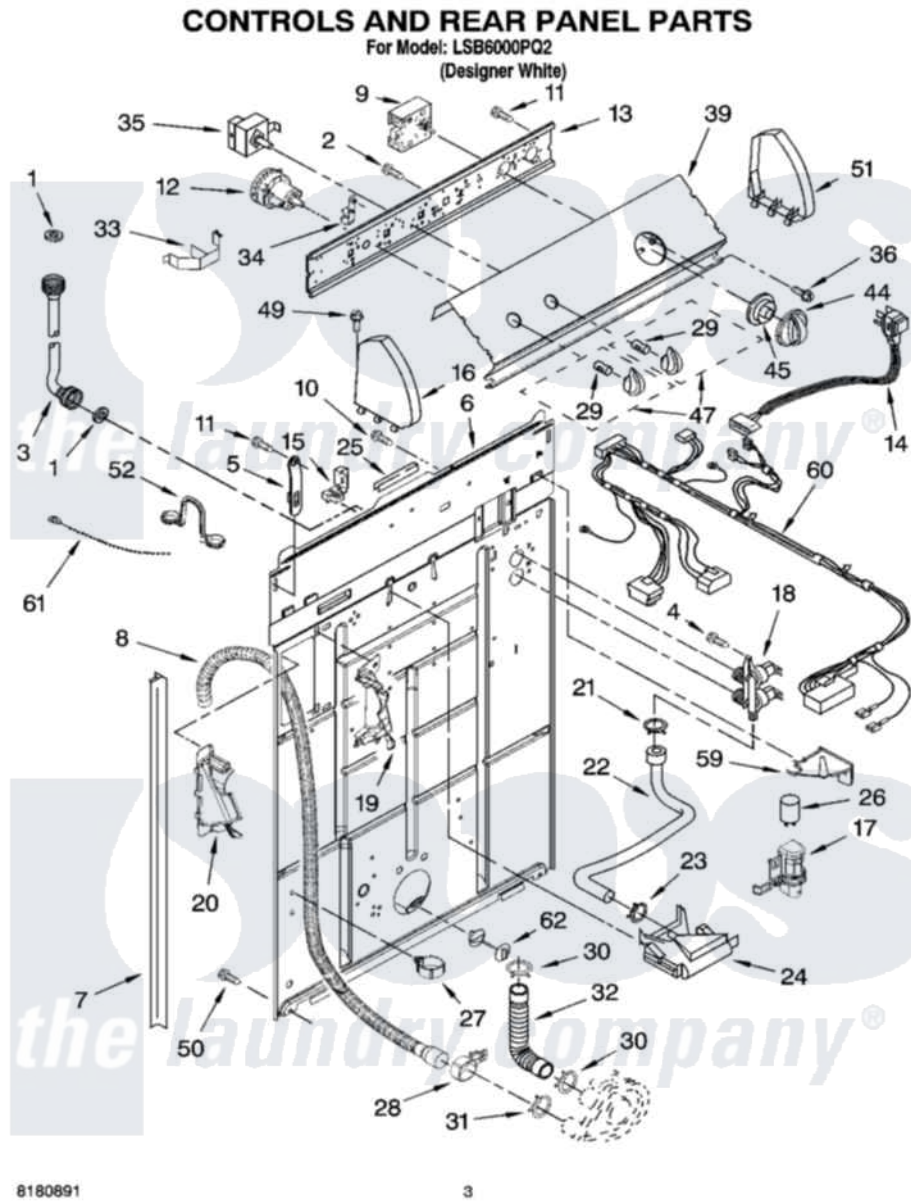

Whirlpool LSB6000PQ2 02 - CONTROLS AND REAR PANEL PARTS

Whirlpool Residential Whirlpool LSB6000PQ2 Washer Parts Parts Diagram 02 - CONTROLS AND REAR PANEL PARTS
Click on the part number to view part

Item	Original Part Number	Replaced By	Status	Part Description
1	3976300	16123		Washer Inlet-Hose Miscellaneous Parts Must be Ordered Separately.
2	3400073			Screw, Ground
3	8571377	89503		Hose-Inlet
"	8571378	89503		Hose-Inlet
4	9740848			Screw, Mixing Valve Mounting
5	8568314			Strap, Console
6	8318015			Panel, Rear
7	62747			Pad, Rear Panel
8	8559373	W10096921		Drain Hose Assembly
9	8546685			Timer, Control
10	3351614			Screw, Gearcase Cover Mounting
11	90767			Screw, 8A X 3/8 HeX Washer Head Tapping
12	3366846	W10335056		Switch-WL
13	3948608			Bracket, Control

14	661661	285800	Cord-Power
15	3952821	285777	Relief-Str
16	8271365	279962	Endcap
17	8318046		Clip, Capacitor
18	3952164	285805	Valve-Inlet
19	8541669		Bucket, Drain Hose
"	BLANK	Not Available	(Left Half)
20	8541658		Bucket, Drain Hose
"	BLANK	Not Available	(Right Half)
21	301958	596669	Clamp, Manifold
22	8541607	3357328	Hose, Vacuum Break
23	370450	596669	Clamp, Manifold
24	387606	3360977	Break-Vac
25	303294	3367669	Protector, Edge
26	8572717		Capacitor, Motor Start
27	8541667		Clamp, Hose
28	8541668		Clamp, Hose
29	8536939		Clip, Knob
30	3363366	616099	Clamp
31	8317496	285655	Clamp, Hose
32	3951449	285871	Hose
33	8055003		Clip, Harness And Pressure Switch
34	8317975		Restraint, Harness
35	661612	W10168256	Switch, Water Temperature
36	3400818		Screw, Timer Mounting
39	3956554		Panel, Console
44	8544943		Knob, Timer
45	8544947		Dial, Timer
47	8544935		Knob, Control
49	388326		Screw, 8-18 X 1.25
50	62863	3390631	Screw, 10-16 X 3/8
51	8271359	279962	Endcap
52	8541672	8577378	U-Bend, Drain Hose
59	8539874		Shield, Suds
60	3957014		Harness, Wiring
61	3347868	W10339879	Tie, Cable
62	8519200		Support, Rear Panel
"	N/A	Not Available	FOLLOWING PARTS NOT ILLUSTRATED
"	3957361		Miscellaneous Parts Bag