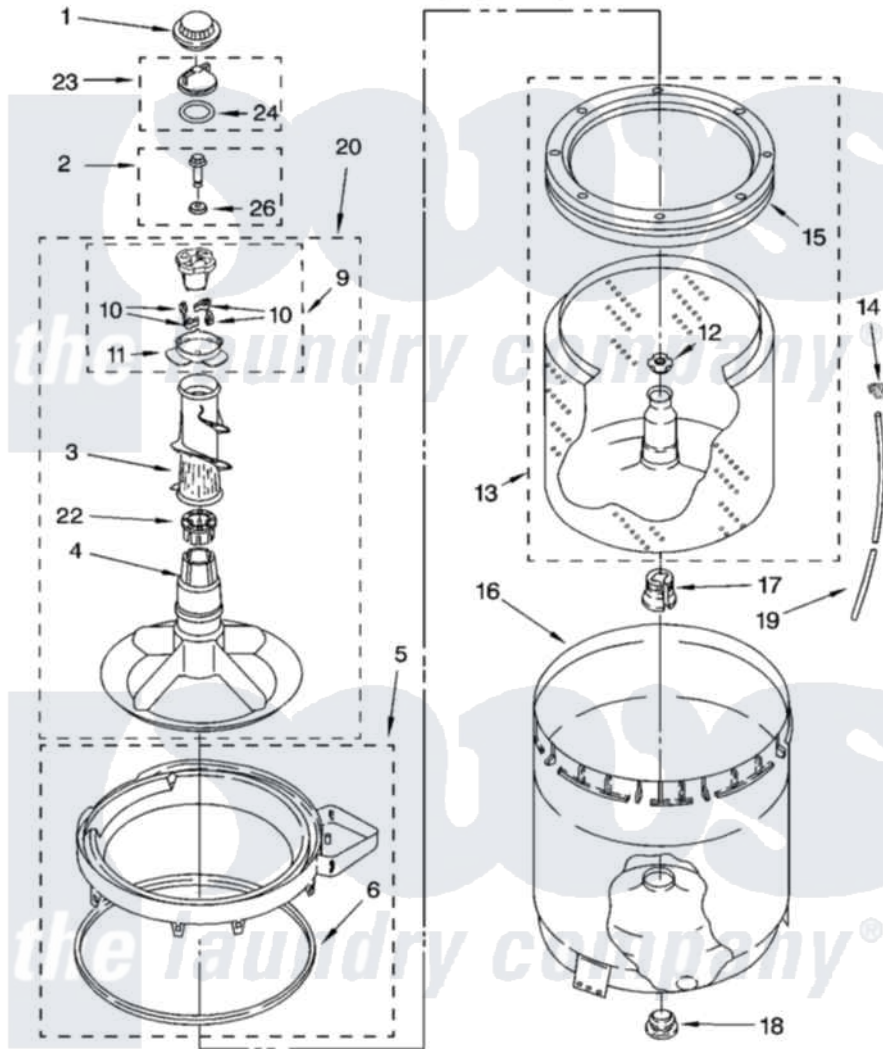

Whirlpool LSB6000PQ2 03 - AGITATOR, BASKET AND TUB PARTS

AGITATOR, BASKET AND TUB PARTS

For Model: LSB6000PQ2
(Designer White)

8180891

5

Whirlpool [Residential Whirlpool LSB6000PQ2 Washer Parts](#) Parts Diagram 03 - AGITATOR, BASKET AND TUB PARTS

[Click on the part number to view part](#)

Item	Original Part Number	Replaced By	Status	Part Description
1	3355758			Cap, Agitator
2	358237			Screw And Washer
3	3348752			Mover, Clothes
4	3347288			Agitator
5	8528150	W10445870		Ring-Tub
6	3976308			Gasket, Tub Ring
9	3363663	285811		Cam-Agitator
10	3366877	80040		Dog-Agitator
11	3363661			Bearing, Driven Cam
12	21366			Nut, Spanner
13	8526017	W10389329		Clothes Container, Assembly
14	2219077			Clip, Pressure Switch Hose
15	8519788	387240		Ring, Balance
16	63849			Strain Relief, Power Cord
17	389140			Tub Block, Basket Drive
18	383727			Gasket, Centerpod