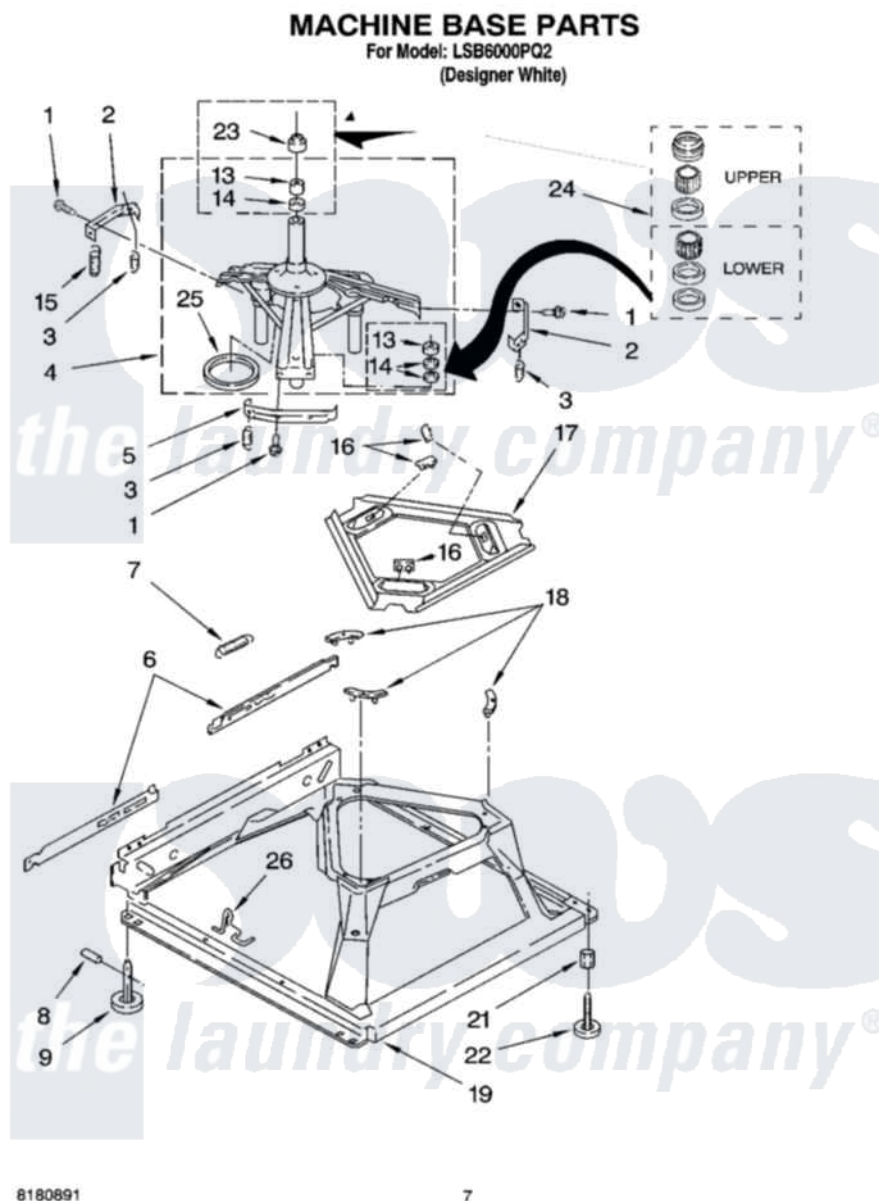

Whirlpool LSB6000PQ2 04 - MACHINE BASE PARTS

Whirlpool [Residential Whirlpool LSB6000PQ2 Washer Parts](#) Parts Diagram 04 - MACHINE BASE PARTS
Click on the part number to view part

Item	Original Part Number	Replaced By	Status	Part Description
1	3400076			Screw, Bracket Mounting
2	64067			Bracket, Spring Outer
3	63907			Spring, Suspension
4	8575214	280184		Support
5	64065			Bracket, Spring Outer
6	63466			Link, Leveling Mechanism
7	62597	8316845		Spring
8	62837			Pin, Knurled
9	62596	285244		Feet-Leveling
13	3347047	8546455		Bearing, Centerpost
14	357409	359449		Seal, Agitator Shaft
15	388492	W10250667		Spring, Counterweight
16	62568	285219		Pad
17	3946509			Plate, Suspension
18	3363660	285744		Pad
19	3946512	285771		Base

21	3359452		Nut, Lock
22	389102	W10001130	Foot, Leveling
23	8577376		Seal, Centerpost
24	285203		Centerpost Bearing Kit
25	63134		Ring, Sound Deadening
26	63806	W10145155	Retainer, Suspension Spring