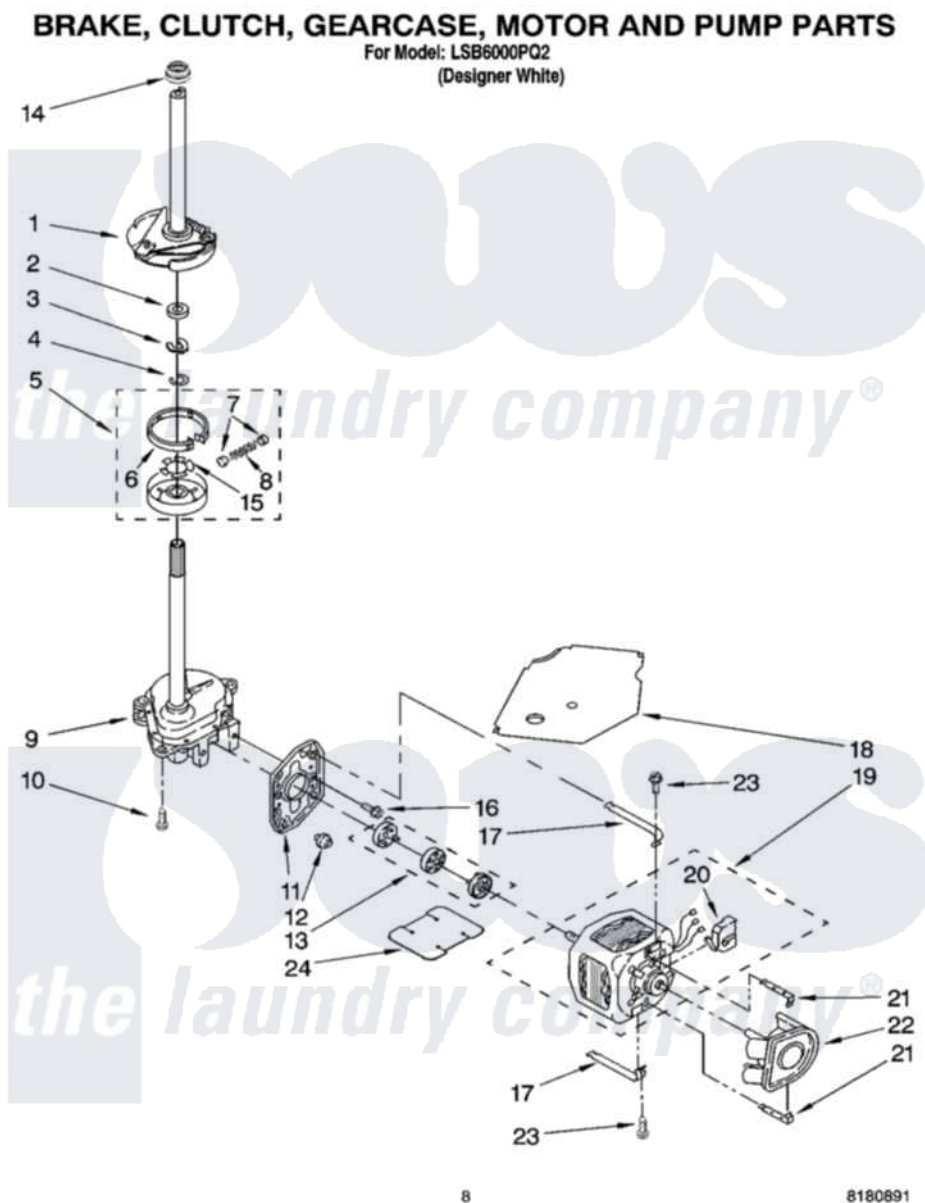

Whirlpool LSB6000PQ2 05 - BRAKE, CLUTCH, GEARCASE, MOTOR AND PUMP PARTS

8

8180891

Whirlpool [Residential Whirlpool LSB6000PQ2 Washer Parts](#) Parts Diagram 05 - BRAKE, CLUTCH, GEARCASE, MOTOR AND PUMP PARTS
Click on the part number to view part

Item	Original Part Number	Replaced By	Status	Part Description
1	388952	285792		Basketdrive
2	63292			Washer, Spin Tube Thrust
3	62697	W10080230		Ring, Spin Tube Support
4	63283	285353		Ring
5	3951311	285785		Clutch
6	3951308	285790		Lining
7	62646			Cap, Clutch Spring
8	3946792			Spring And Damper Assembly
9	3360630	3360629		Gearcase
10	3357334	3400516		Screw Anti-Rattle
11	62611			Plate, Motor Mount To Gearcase
12	62691			Grommet, Motor
13	285753	285753A		Coupling
14	8577374			Seal, Centerpost

15	3355454		Clip, Main Drive
16	3400516		Screw Anti-Rattle
17	3349637	W10086010	Retainer, Motor
18	3362089		Shield, Tub To Motor
19	8528157	661600	Motor, Main Drive
20	3952056		Switch, Main Drive Motor
21	8546127		Retainer, Pump
22	3363394		Pump
23	3387485	273556	Screw, 10-16 X 5/8
24	3946532		Shield, Motor