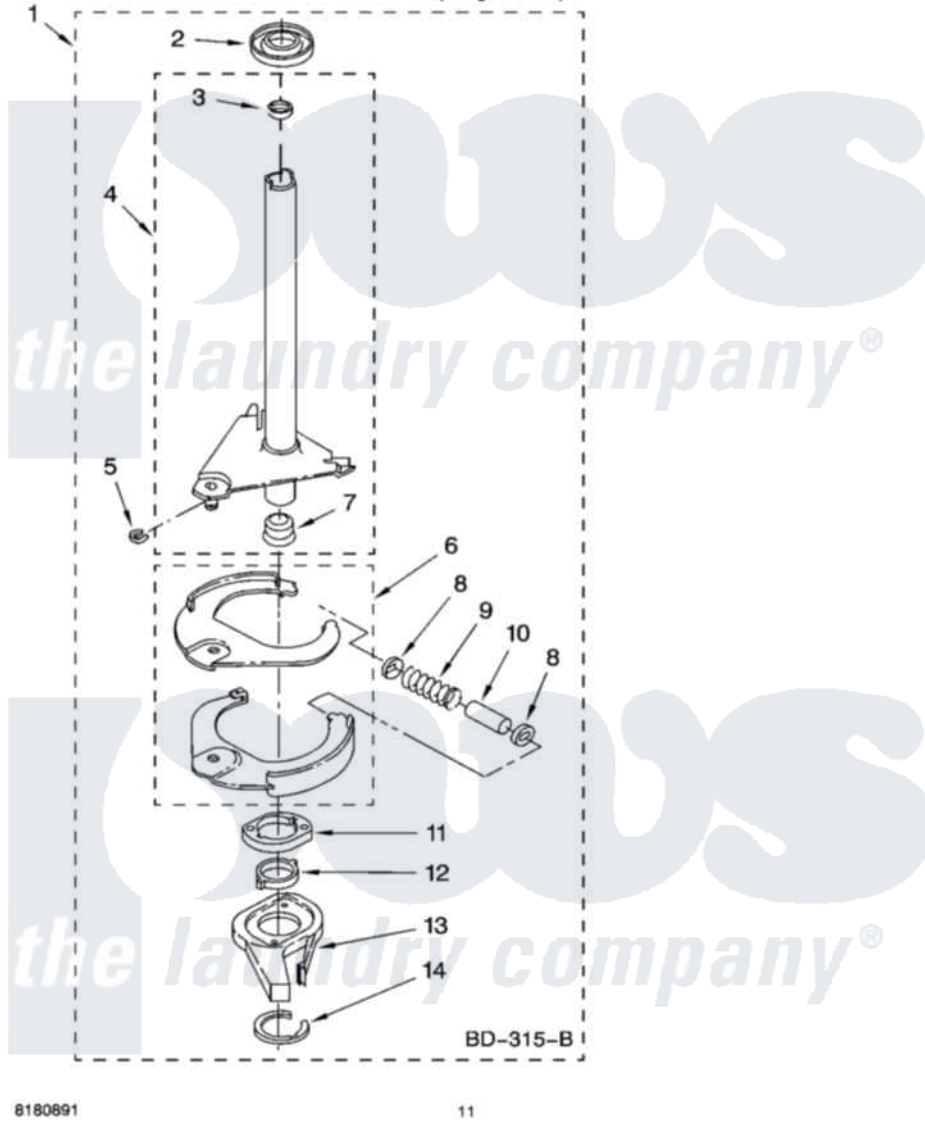

Whirlpool LSB6000PQ2 07 - BRAKE AND DRIVE TUBE PARTS

BRAKE AND DRIVE TUBE PARTS

For Model: LSB6000PQ2
(Designer White)

8180891

11

Whirlpool [Residential Whirlpool LSB6000PQ2 Washer Parts](#) Parts Diagram 07 - BRAKE AND DRIVE TUBE PARTS
Click on the part number to view part

Item	Original Part Number	Replaced By	Status	Part Description
1	388952	285792		Basketdrive
2	62658			Ring, Thrust
3	356427			Seal, Spin Pinion
4	64027	64208		Tube-Spin
5	64035	W10083190		Ring, Retaining
6	64232	285438		Shoe-Brake
7	62703	8546462		"T" Bearing, Spin Tube
8	3353956	285658		Sleeve
9	387806		Not Available	Spring, Brake
10	3355360	285658		Sleeve
11	661516	8546461		Cam, Brake Release
12	63022			Sleeve, Cam
13	64194	285790		Lining
14	90368	W10083200		Ring, Retaining
"	N/A		Not Available	FOLLOWING PARTS NOT ILLUSTRATED
"	285208			Lubricant