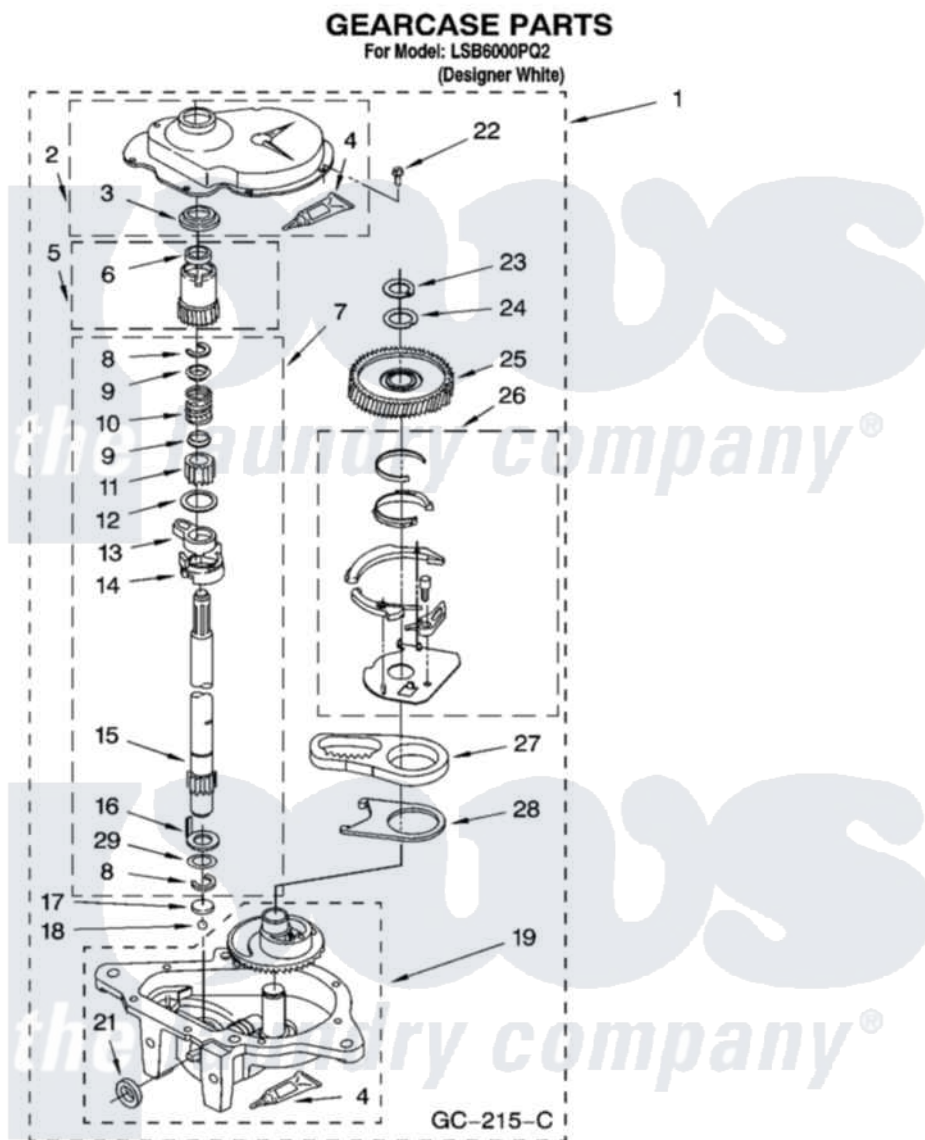

Whirlpool LSB6000PQ2 08 - GEARCASE PARTS

12

8180891

Whirlpool [Residential Whirlpool LSB6000PQ2 Washer Parts](#) Parts Diagram 08 - GEARCASE PARTS
Click on the part number to view part

Item	Original Part Number	Replaced By	Status	Part Description
1	3360630	3360629		Gearcase
2	285202			Cover, Gearcase
3	3349985			Seal, Gearcase Cover
4	285195			Sealer Sealer, Gasket
5	63320	285362		Gear and Pinion
6	356427			Seal, Spin Pinion
7	389387			Shaft, Agitator
8	90369		Not Available	Ring, Retaining (2)
9	62677			Retainer, Spring
10	62676			Spring, Agitator
11	63273	285509		Shaft, Agitator
12	62619			Washer, Agitator Gear
13	62580	285206		Cam-Agitator
14	62581	285206		Cam-Agitator
15	285509			Shaft, Agitator
16	62618			Washer, Cam Thrust

17	16018	285205	Bearing
18	85529	285205	Bearing
19	389230	285515	Gearcase
21	285352		Seal Kit, Thrust Plug
22	3351614		Screw, Gearcase Cover Mounting
23	3362552	285765	Ring-Retr
24	285735	285766	Washer Kit, Thrust
25	62570	285362	Gear and Pinon
26	388253	999516	Shelf-Glas
27	3349296	8546456	Rack, Connecting
28	62621		Actuator, Shift
29	388815		Washer, Intermediate 1 3976263 Miscellaneous Parts Bag 2 3976300 Washer, Inlet Hose 3 3366913 Clamp, Hose