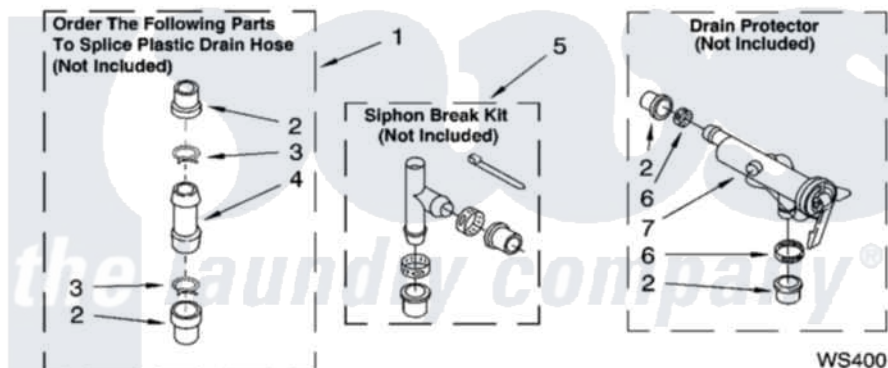

Whirlpool LSB6000PQ2 09 - WATER SYSTEM PARTS, OPTIONAL PARTS
(NOT INCLUDED)

WATER SYSTEM PARTS

For Model: LSB6000PQ2
(Designer White)

8180891

13

Whirlpool [Residential Whirlpool LSB6000PQ2 Washer Parts](#) Parts Diagram 09 - WATER SYSTEM PARTS,
OPTIONAL PARTS (NOT INCLUDED)
[Click on the part number to view part](#)

Item	Original Part Number	Replaced By	Status	Part Description
1	285442			Water System Parts
2	285321			Water System Parts
3	370447	285655		Clamp, Hose
4	16272			Connector, Straight
5	285320			Water System Parts
6	65349	285655		Clamp, Hose
7	367031			Water System Parts
	72017			Paint, Touch-Up
"	350938			Paint, Pressurized Spray B
"	350930			Paint, Pressurized Spray B
"	799344			Paint, Touch-Up)
"	N/A		Not Available	OIL
"	350572			Oil
"	N/A		Not Available	LUBRICANT
"	285208			Lubricant