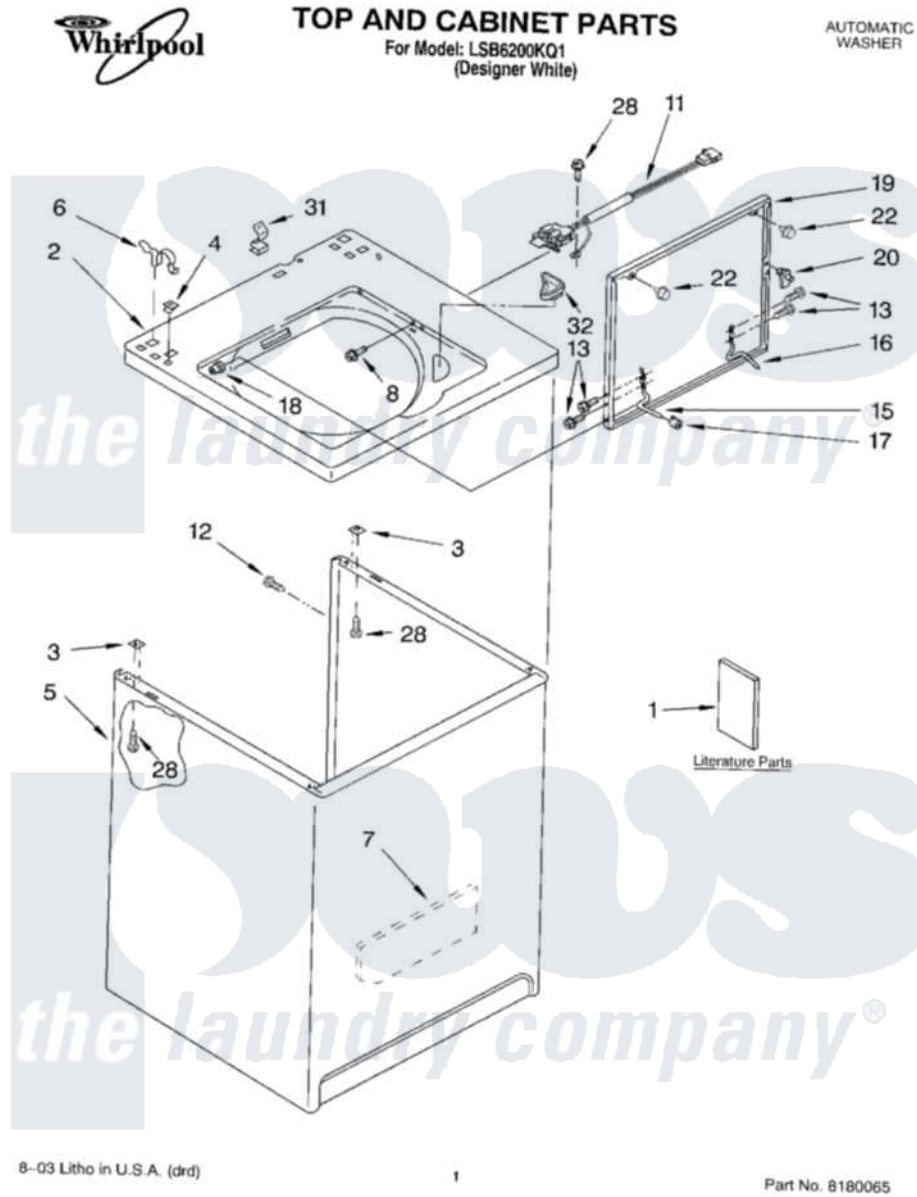

Whirlpool LSB6200KQ1 01 - TOP AND CABINET PARTS

8-03 Litho in U.S.A. (drd)

1

Part No. 8180055

[Whirlpool Residential Whirlpool LSB6200KQ1 Washer Parts](#) Parts Diagram 01 - TOP AND CABINET PARTS

[Click on the part number to view part](#)

Item	Original Part Number	Replaced By	Status	Part Description
1	LIT3956025		Not Available	Literature Parts (Installation Instructions)
"	LIT3955869			Literature Parts
"	LIT3955904		Not Available	Literature Parts (Feature Sheet)
"	LIT3956339		Not Available	Literature Parts (Energy Guide)
"	LIT8541273		Not Available	Literature Parts (Wiring Diagram)
"	N/A		Not Available	Following May Be Purchased DO-IT-YOURSELF REPAIR MANUALS
"	LIT4313896	4313896		Do-It-Yourself Repair Manuals
2	8271378			Top
3	62750			Spacer, Cabinet To Top (4)
4	357213			Nut, Push-In
5	63424			Cabinet
6	62780			Clip, Top And Cabinet And Rear Panel
7	3976348			Absorber, Sound

8	3356311		Screw And Washer, Lid Switch Shield
11	3949237	3949247	Switch-Lid
12	3357011	308685	Side Trim)
13	3351355	W10119828	Screw, Lid Hinge Mounting
15	54584		Hinge, Lid
16	91770		Hinge, Lid
17	19119		Bumper, Lid Hinge
18	21258		Bearing, Lid Hinge
19	3954489	W10193874	Lid
20	358684		Strike, Lid Switch
22	9724509		Bumper, Lid
28	3390631		Screw, 10-16 X 3/8
31	90016		Clip, Pressure Switch Hose
32	3362952		Dispenser, Bleach