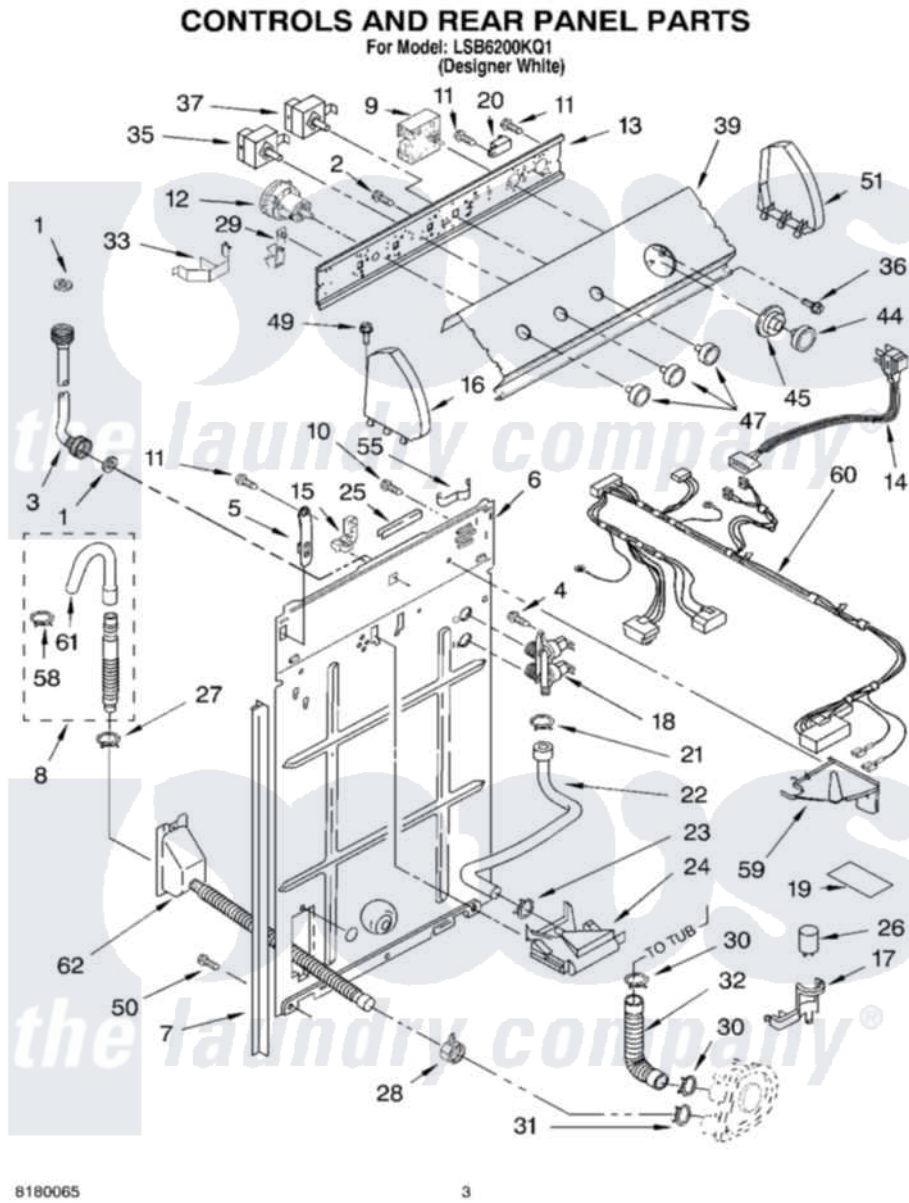

# Whirlpool LSB6200KQ1 02 - CONTROLS AND REAR PANEL PARTS

Whirlpool Residential Whirlpool LSB6200KQ1 Washer Parts Parts Diagram 02 - CONTROLS AND REAR PANEL PARTS  
Click on the part number to view part

Item	Original Part Number	Replaced By	Status	Part Description
1	3976300	<a href="#">16123</a>		Washer Inlet-Hose Miscellaneous Parts Must be Ordered Separately.
2	<a href="#">3400073</a>			Screw, Ground
3	3949374	<a href="#">89503</a>		Hose-Inlet
"	3949375	<a href="#">89503</a>		Hose-Inlet
4	<a href="#">9740848</a>			Screw, Mixing Valve Mounting
5	8318255	<a href="#">8568314</a>		Strap, Console
6	<a href="#">3357978</a>			Panel, Rear
7	<a href="#">62747</a>			Pad, Rear Panel
8	3951609	<a href="#">285664</a>		Hose
"	661577	<a href="#">285666</a>		Hose
"	3357090	<a href="#">285702</a>		Hose
9	<a href="#">8541270</a>			Timer, Control
10	<a href="#">3351614</a>			Screw, Gearcase Cover Mounting
11	<a href="#">90767</a>			Screw, 8A X 3/8 HeX Washer Head Tapping