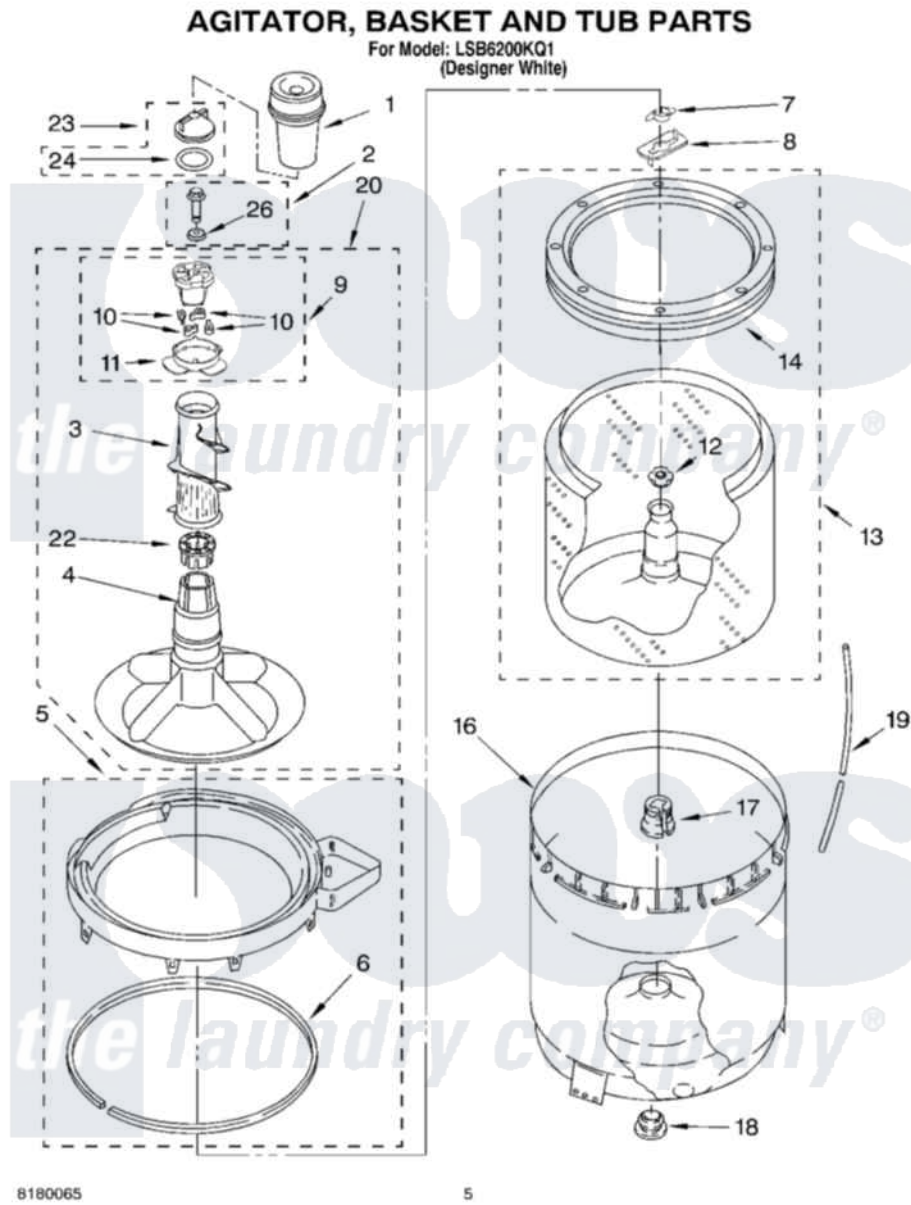

Whirlpool LSB6200KQ1 03 - AGITATOR, BASKET AND TUB PARTS

Whirlpool Residential Whirlpool LSB6200KQ1 Washer Parts Parts Diagram 03 - AGITATOR, BASKET AND TUB PARTS

[Click on the part number to view part](#)

Item	Original Part Number	Replaced By	Status	Part Description
1	63580			Dispenser, Fabric Softener
2	358237			Screw And Washer
3	3363003			Mover, Clothes
4	3951632			Agitator
5	8528150	W10445870		Ring-Tub
6	3976308			Gasket, Tub Ring
7	3354845			Clip, Agitator
8	3355921	8543666		Washer, Agitator
9	3951682	285809		Cam-Agitator
10	3366877	80040		Dog-Agitator
11	3952374			Bearing, Driven Cam
12	21366			Nut, Spanner
13	8526017	W10389329		Clothes Container, Assembly
14	8519788	387240		Ring, Balance
16	63849			Strain Relief, Power Cord
17	389140			Tub Block, Basket Drive