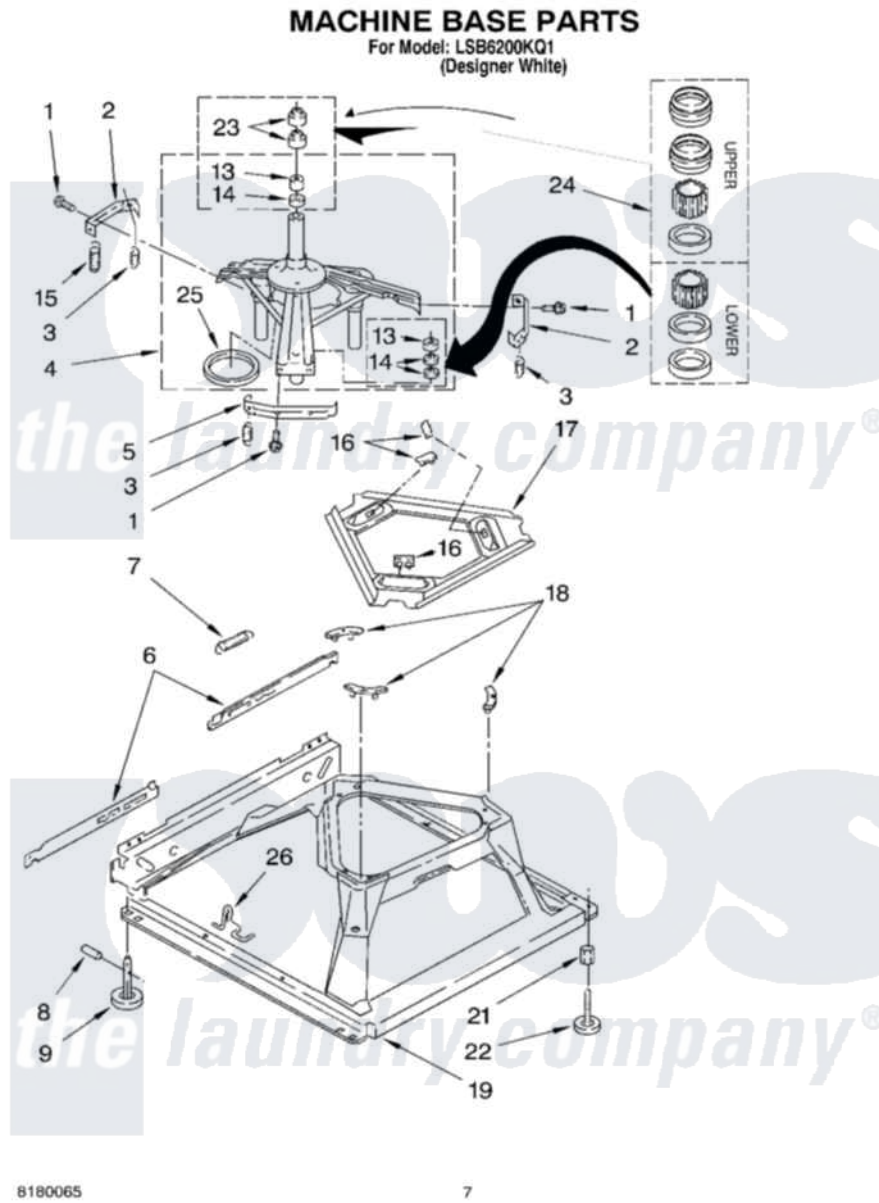

Whirlpool LSB6200KQ1 04 - MACHINE BASE PARTS

Whirlpool [Residential Whirlpool LSB6200KQ1 Washer Parts](#) Parts Diagram 04 - MACHINE BASE PARTS
Click on the part number to view part

Item	Original Part Number	Replaced By	Status	Part Description
1	3400076			Screw, Bracket Mounting
2	64067			Bracket, Spring Outer
3	63907			Spring, Suspension
4	3362087	280184		Support
5	64065			Bracket, Spring Outer
6	63466			Link, Leveling Mechanism
7	62597	8316845		Spring
8	62837			Pin, Knurled
9	62596	285244		Feet-Leveling
13	3347047	8546455		Bearing, Centerpost
14	357409	359449		Seal, Agitator Shaft
15	388492	W10250667		Spring, Counterweight
16	62568	285219		Pad
17	3946509			Plate, Suspension
18	3363660	285744		Pad
19	3946512	285771		Base

21	3359452		Nut, Lock
22	389102	W10001130	Foot, Leveling
23	356934	8577376	Seal, Centerpost
24	285203		Centerpost Bearing Kit
25	63134		Ring, Sound Deadening
26	63806	W10145155	Retainer, Suspension Spring