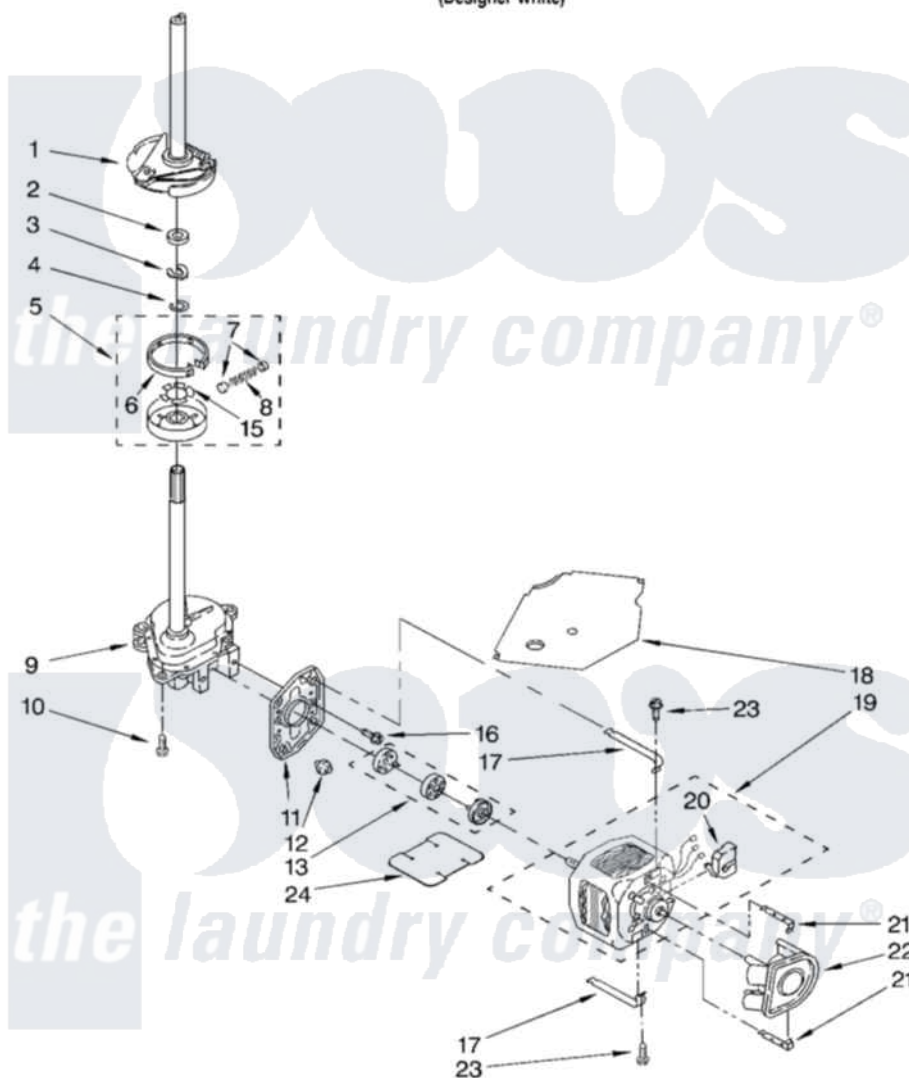

# Whirlpool LSB6200KQ1 05 - BRAKE, CLUTCH, GEARCASE, MOTOR AND PUMP PARTS

## BRAKE, CLUTCH, GEARCASE, MOTOR AND PUMP PARTS

For Model: LSB6200KQ1  
(Designer White)

8

8180065

Whirlpool [Residential Whirlpool LSB6200KQ1 Washer Parts](#) Parts Diagram 05 - BRAKE, CLUTCH, GEARCASE, MOTOR AND PUMP PARTS  
Click on the part number to view part

Item	Original Part Number	Replaced By	Status	Part Description
1	388952	<a href="#">285792</a>		Basketdrive
2	<a href="#">63292</a>			Washer, Spin Tube Thrust
3	62697	<a href="#">W10080230</a>		Ring, Spin Tube Support
4	63283	<a href="#">285353</a>		Ring
5	3951311	<a href="#">285785</a>		Clutch
6	3951308	<a href="#">285790</a>		Lining
7	<a href="#">62646</a>			Cap, Clutch Spring
8	<a href="#">3946792</a>			Spring And Damper Assembly
9	3360630	<a href="#">3360629</a>		Gearcase
10	3357334	<a href="#">3400516</a>		Screw Anti-Rattle
11	<a href="#">62611</a>			Plate, Motor Mount To Gearcase
12	<a href="#">62691</a>			Grommet, Motor
13	285753	<a href="#">285753A</a>		Coupling
15	<a href="#">3355454</a>			Clip, Main Drive

16	<a href="#">3400516</a>		Screw Anti-Rattle
17	3349637	<a href="#">W10086010</a>	Retainer, Motor
18	<a href="#">3362089</a>		Shield, Tub To Motor
19	8528157	<a href="#">661600</a>	Motor, Main Drive
20	<a href="#">3952056</a>		Switch, Main Drive Motor
21	62700	<a href="#">8546127</a>	Retainer, Pump
22	<a href="#">3363394</a>		Pump
23	3387485	<a href="#">273556</a>	Screw, 10-16 X 5/8
24	<a href="#">3946532</a>		Shield, Motor