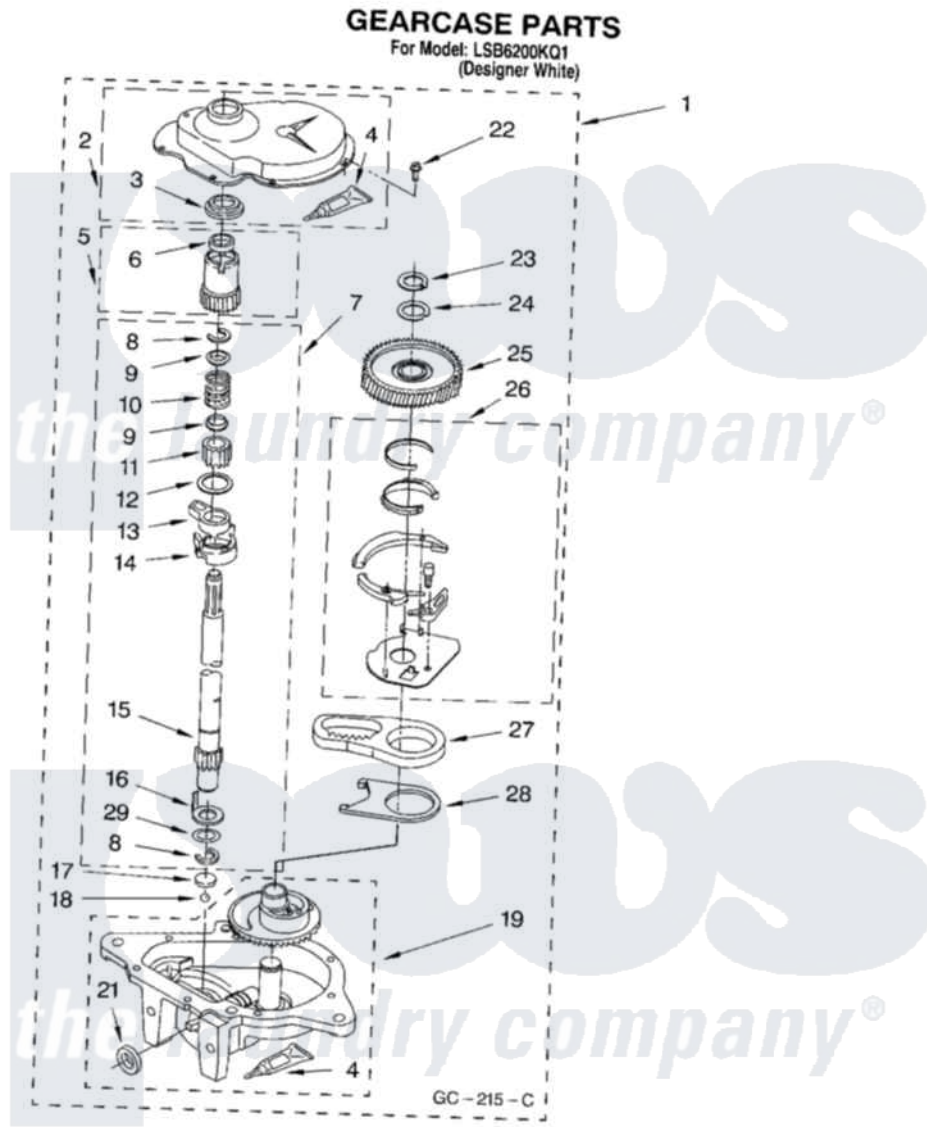

Whirlpool LSB6200KQ1 08 - GEARCASE PARTS

12

8180065

Whirlpool Residential Whirlpool LSB6200KQ1 Washer Parts Parts Diagram 08 - GEARCASE PARTS
Click on the part number to view part

Item	Original Part Number	Replaced By	Status	Part Description
1	3360630	3360629		Gearcase
2	285202			Cover, Gearcase
3	3349985			Seal, Gearcase Cover
4	285195			Sealer Sealer, Gasket
5	63320	285362		Gear and Pinion
6	356427			Seal, Spin Pinion
7	389387			Shaft, Agitator
8	90369		Not Available	Ring, Retaining (2)
9	62677			Retainer, Spring
10	62676			Spring, Agitator
11	63273	285509		Shaft, Agitator
12	62619			Washer, Agitator Gear
13	62580	285206		Cam-Agitator
14	62581	285206		Cam-Agitator
15	285509			Shaft, Agitator
16	62618			Washer, Cam Thrust

17	16018	285205	Bearing
18	85529	285205	Bearing
19	389230	285515	Gearcase
21	285352		Seal Kit, Thrust Plug
22	3351614		Screw, Gearcase Cover Mounting
23	3362552	285765	Ring-Retr
24	285735	285766	Washer Kit, Thrust
25	62570	285362	Gear and Pinon
26	388253	999516	Shelf-Glas
27	3349296	8546456	Rack, Connecting
28	62621		Actuator, Shift
29	388815		Washer, Intermediate 1 3976263 Miscellaneous Parts Bag 2 3976300 Washer, Inlet Hose 3 3366913 Clamp, Hose