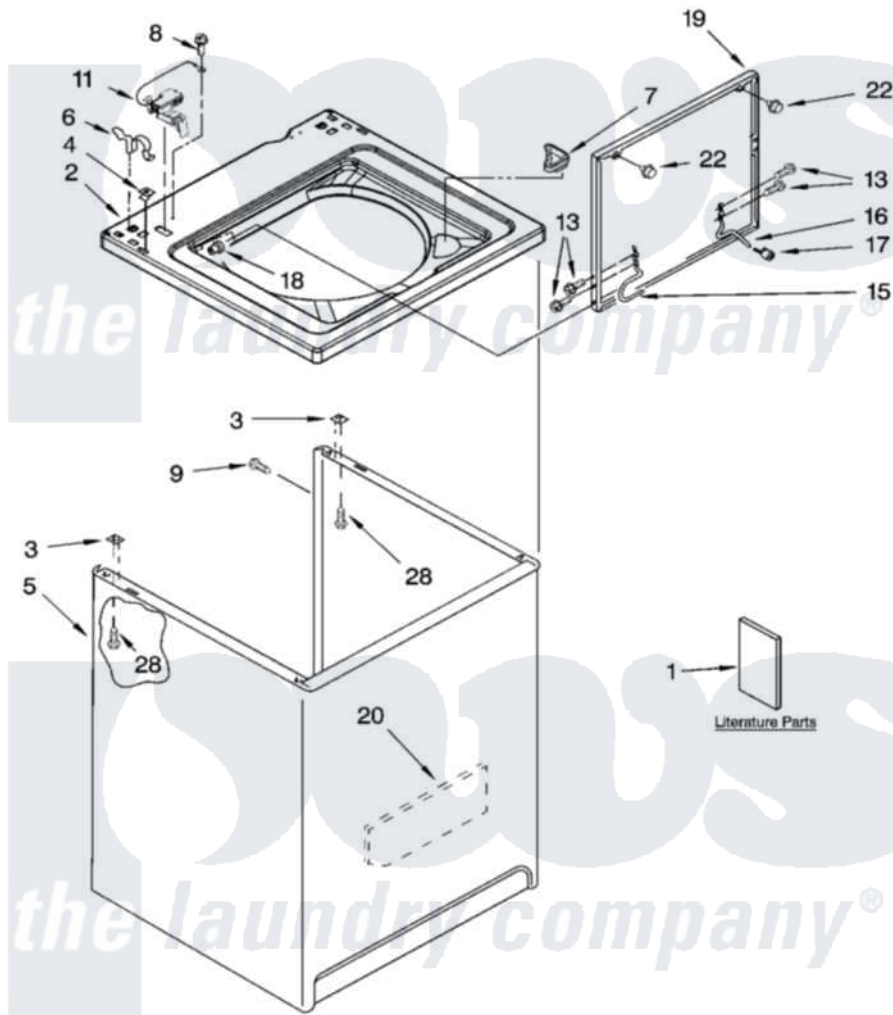

Whirlpool LSB6200PQ1 01 - TOP AND CABINET PARTS

TOP AND CABINET PARTS

For Model: LSB6200PQ1
(Designer White)

AUTOMATIC
WASHER

4-05 Litho in U.S.A. (drd)

1

Part No. 8180635

[Whirlpool Residential Whirlpool LSB6200PQ1 Washer Parts](#) Parts Diagram 01 - TOP AND CABINET PARTS

[Click on the part number to view part](#)

Item	Original Part Number	Replaced By	Status	Part Description
1	3957165		Not Available	Installation Instructions
"	3955907		Not Available	Feature Sheet
"	3955869		Not Available	Use & Care Guide
"	3957455		Not Available	Energy Guide
"	8557303		Not Available	Wiring Diagram
"	N/A		Not Available	Following May Be Purchased DO-IT-YOURSELF REPAIR MANUALS
"	4313896			Do-It-Yourself Repair Manuals
2	8318064			Top
3	62750			Spacer, Cabinet To Top (4)
4	357213			Nut, Push-In
5	63424			Cabinet
6	62780			Clip, Top And Cabinet And Rear Panel
7	3362952			Dispenser, Bleach
8	3351614			Screw, Gearcase Cover Mounting

9	3357011	308685	Side Trim)
11	8318084		Switch, Lid
13	3351355	W10119828	Screw, Lid Hinge Mounting
15	8318088		Hinge, Lid
16	54583		Hinge, Lid
17	19119		Bumper, Lid Hinge
18	21258		Bearing, Lid Hinge
19	8542387	W10193857	Lid
20	3976348		Absorber, Sound
22	9724509		Bumper, Lid
28	3390631		Screw, 10-16 X 3/8