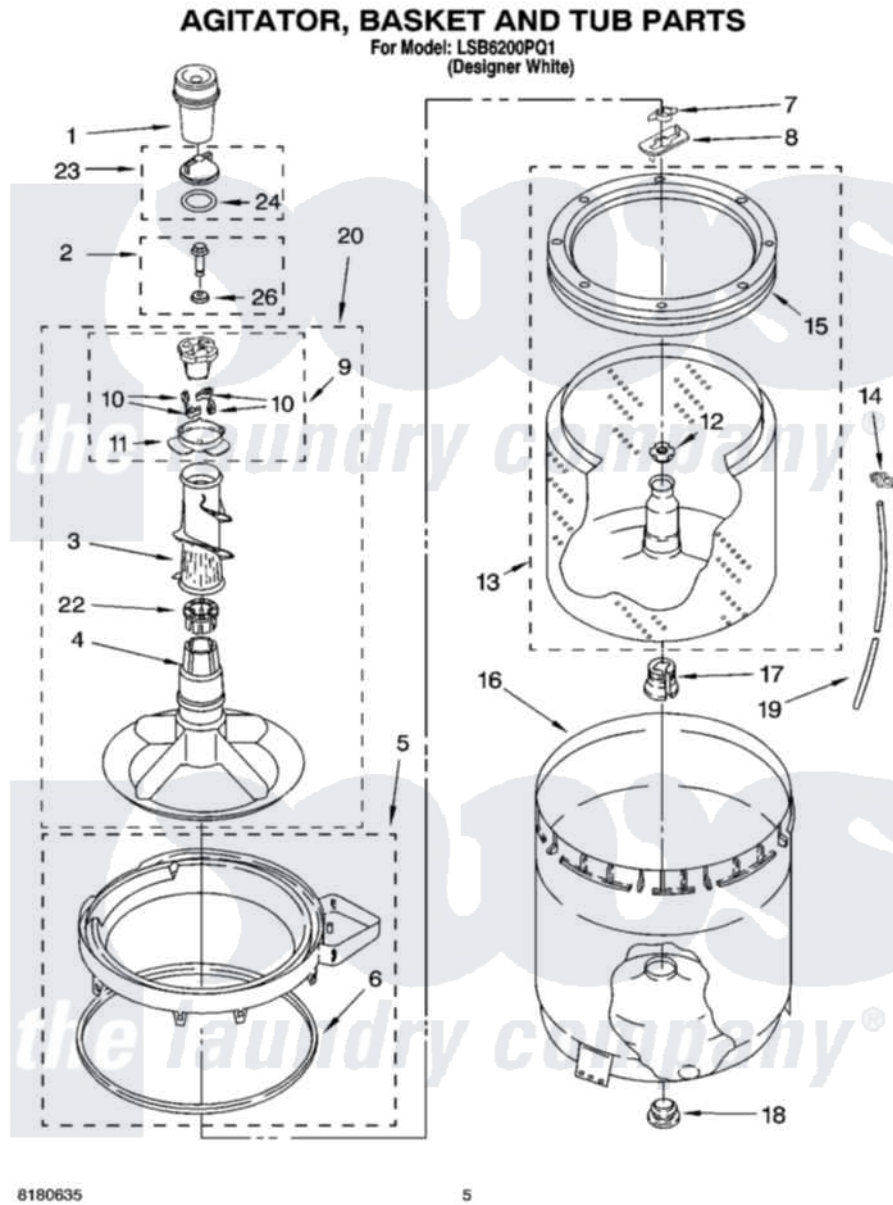

Whirlpool LSB6200PQ1 03 - AGITATOR, BASKET AND TUB PARTS

8180635

5

Whirlpool [Residential Whirlpool LSB6200PQ1 Washer Parts](#) Parts Diagram 03 - AGITATOR, BASKET AND TUB PARTS

[Click on the part number to view part](#)

Item	Original Part Number	Replaced By	Status	Part Description
1	63580			Dispenser, Fabric Softener
2	358237			Screw And Washer
3	3363003			Mover, Clothes
4	3951632			Agitator
5	8528150	W10445870		Ring-Tub
6	3976308			Gasket, Tub Ring
7	3354845			Clip, Agitator
8	3355921	8543666		Washer, Agitator
9	3951682	285809		Cam-Agitator
10	3366877	80040		Dog-Agitator
11	3952374			Bearing, Driven Cam
12	21366			Nut, Spanner
13	8526016	W10389328		Clothes Container, Assembly
14	2219077			Clip, Pressure Switch Hose
15	8519788	387240		Ring, Balance
16	63849			Strain Relief, Power Cord

17	389140		Tub Block, Basket Drive
18	383727		Gasket, Centerpodt
19	3347780	353244	Hose, Pressure Switch
20	3951744		Agitator Assembly
22	3951608		Spacer, Thrust
23	3354733	W10074580	Cap, Barrier
24	3348855	W10072840	Fabric Softener
26	3949550		Washer