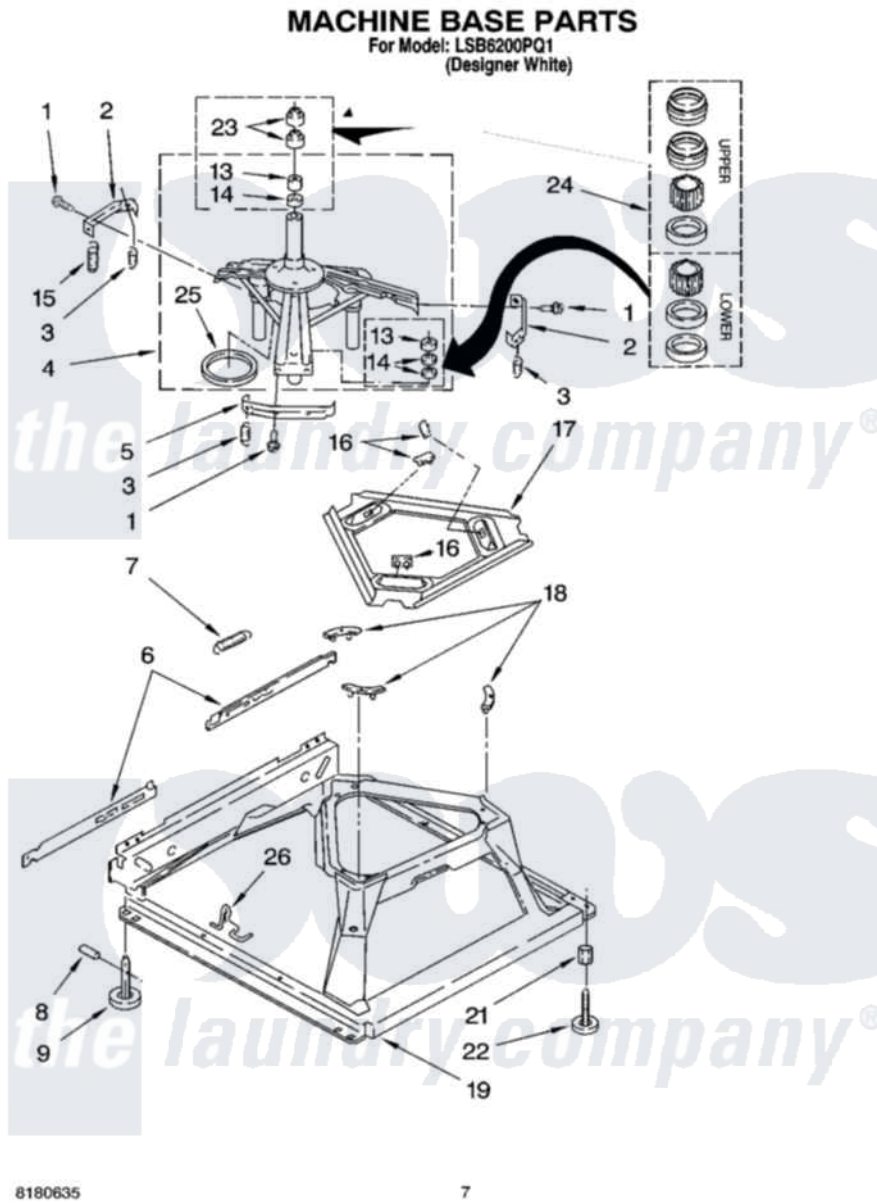

Whirlpool LSB6200PQ1 04 - MACHINE BASE PARTS

Whirlpool [Residential Whirlpool LSB6200PQ1 Washer Parts](#) Parts Diagram 04 - MACHINE BASE PARTS
[Click on the part number to view part](#)

Item	Original Part Number	Replaced By	Status	Part Description
1	3400076			Screw, Bracket Mounting
2	64067			Bracket, Spring Outer
3	63907			Spring, Suspension
4	8575214	280184		Support
5	64065			Bracket, Spring Outer
6	63466			Link, Leveling Mechanism
7	62597	8316845		Spring
8	62837			Pin, Knurled
9	62596	285244		Feet-Leveling
13	3347047	8546455		Bearing, Centerpost
14	357409	359449		Seal, Agitator Shaft
15	388492	W10250667		Spring, Counterweight
16	62568	285219		Pad
17	3946509			Plate, Suspension
18	3363660	285744		Pad
19	3946512	285771		Base

21	3359452		Nut, Lock
22	389102	W10001130	Foot, Leveling
23	356934	8577376	Seal, Centerpost
24	285203		Centerpost Bearing Kit
25	63134		Ring, Sound Deadening
26	63806	W10145155	Retainer, Suspension Spring