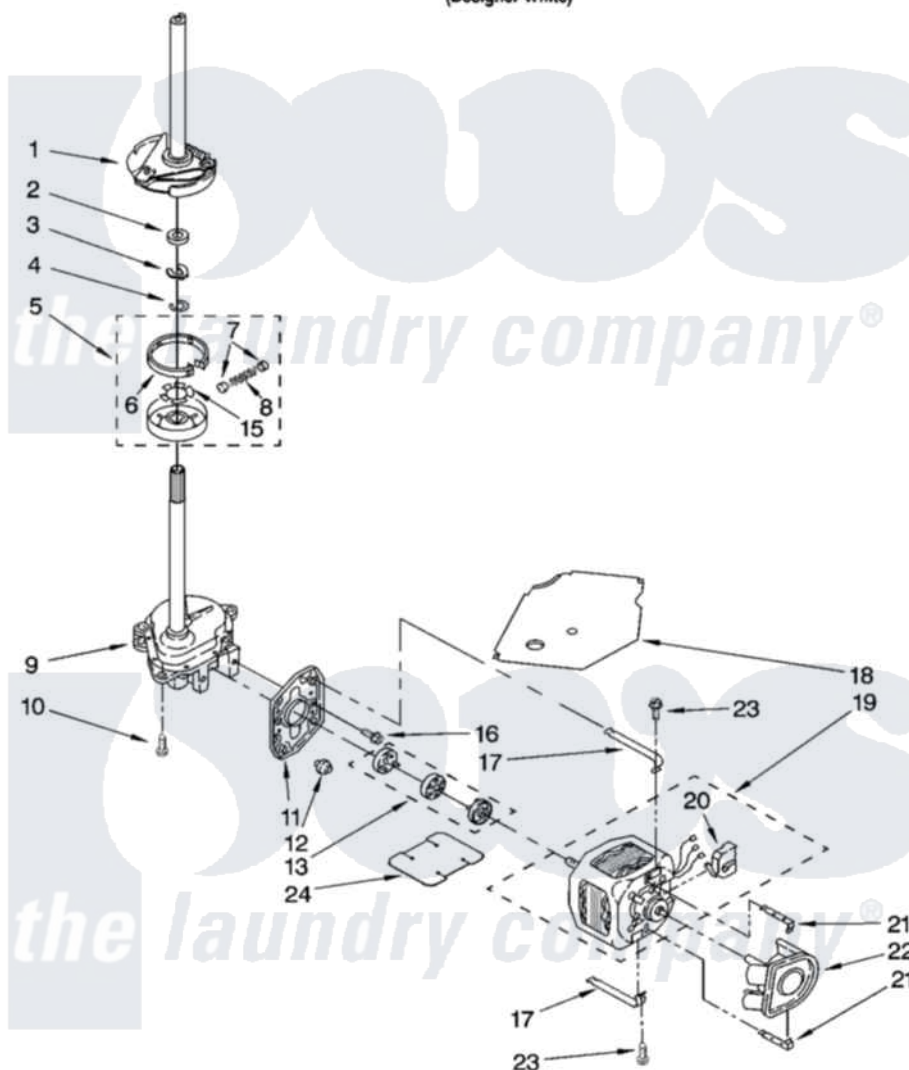

# Whirlpool LSB6200PQ1 05 - BRAKE, CLUTCH, GEARCASE, MOTOR AND PUMP PARTS

## BRAKE, CLUTCH, GEARCASE, MOTOR AND PUMP PARTS

For Model: LSB6200PQ1  
(Designer White)

8

8180635

Whirlpool [Residential Whirlpool LSB6200PQ1 Washer Parts](#) Parts Diagram 05 - BRAKE, CLUTCH, GEARCASE, MOTOR AND PUMP PARTS  
Click on the part number to view part

Item	Original Part Number	Replaced By	Status	Part Description
1	388952	<a href="#">285792</a>		Basketdrive
2	<a href="#">63292</a>			Washer, Spin Tube Thrust
3	62697	<a href="#">W10080230</a>		Ring, Spin Tube Support
4	63283	<a href="#">285353</a>		Ring
5	3951311	<a href="#">285785</a>		Clutch
6	3951308	<a href="#">285790</a>		Lining
7	<a href="#">62646</a>			Cap, Clutch Spring
8	<a href="#">3946792</a>			Spring And Damper Assembly
9	3360630	<a href="#">3360629</a>		Gearcase
10	3357334	<a href="#">3400516</a>		Screw Anti-Rattle
11	<a href="#">62611</a>			Plate, Motor Mount To Gearcase
12	<a href="#">62691</a>			Grommet, Motor
13	285753	<a href="#">285753A</a>		Coupling
15	<a href="#">3355454</a>			Clip, Main Drive

16	<a href="#">3400516</a>		Screw Anti-Rattle
17	3349637	<a href="#">W10086010</a>	Retainer, Motor
18	<a href="#">3362089</a>		Shield, Tub To Motor
19	8528157	<a href="#">661600</a>	Motor, Main Drive
20	<a href="#">3952056</a>		Switch, Main Drive Motor
21	<a href="#">8546127</a>		Retainer, Pump
22	<a href="#">3363394</a>		Pump
23	3387485	<a href="#">273556</a>	Screw, 10-16 X 5/8
24	<a href="#">3946532</a>		Shield, Motor